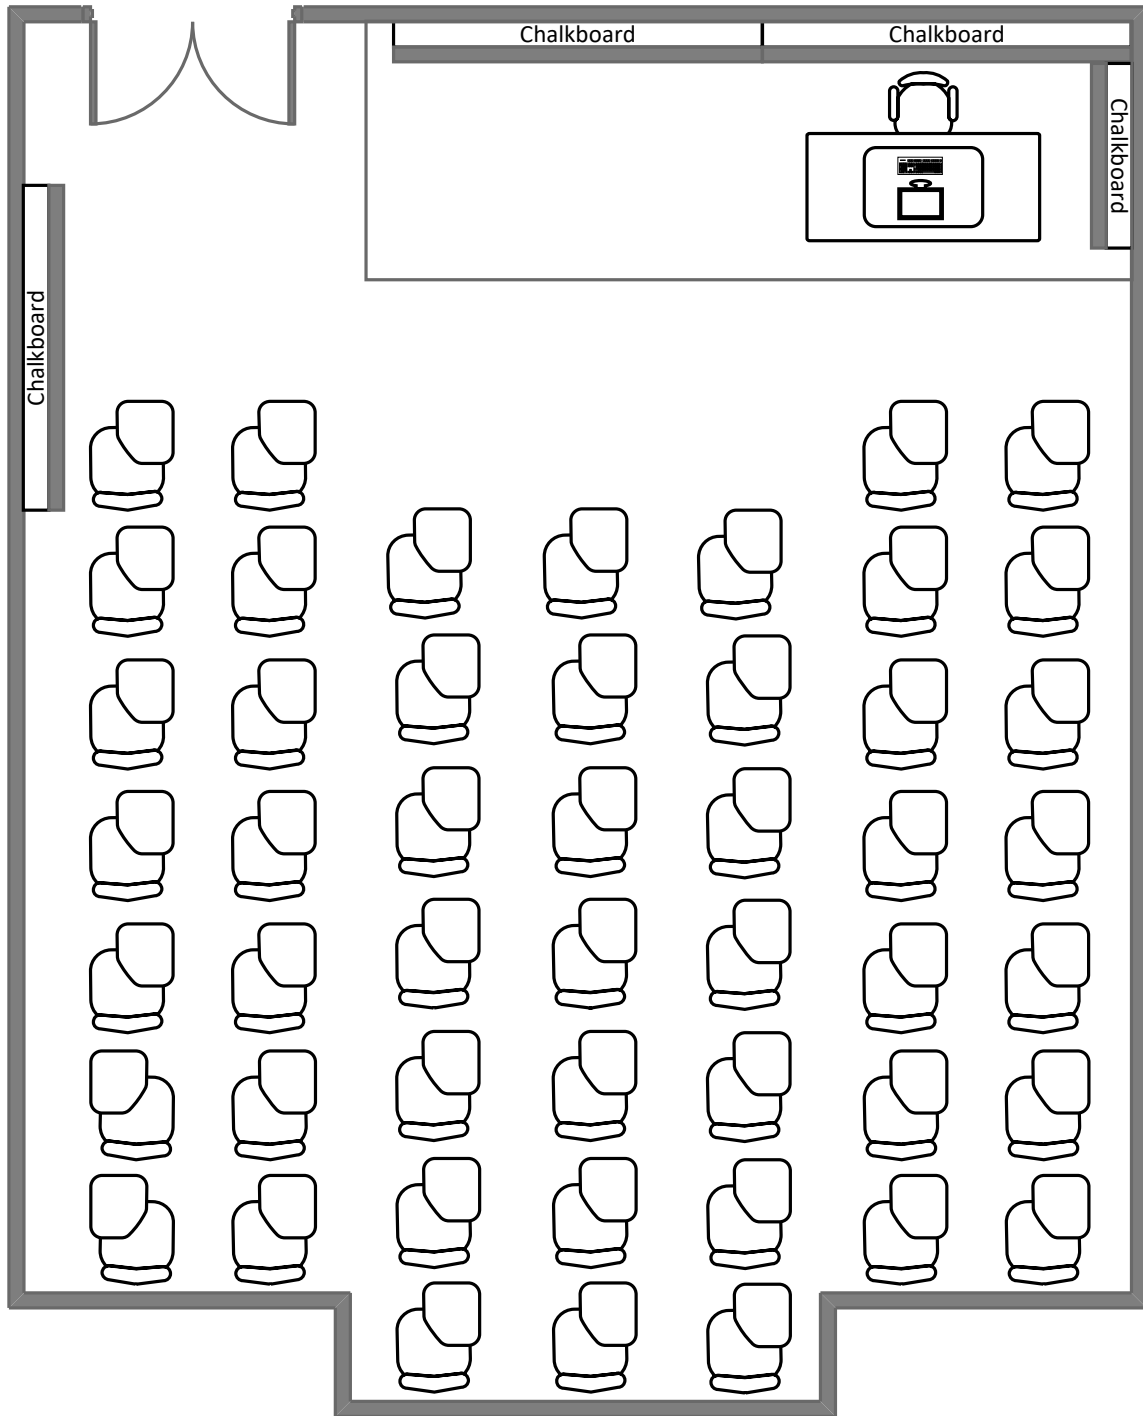

# Cupples I Hall 113

Total Student Seating: 49