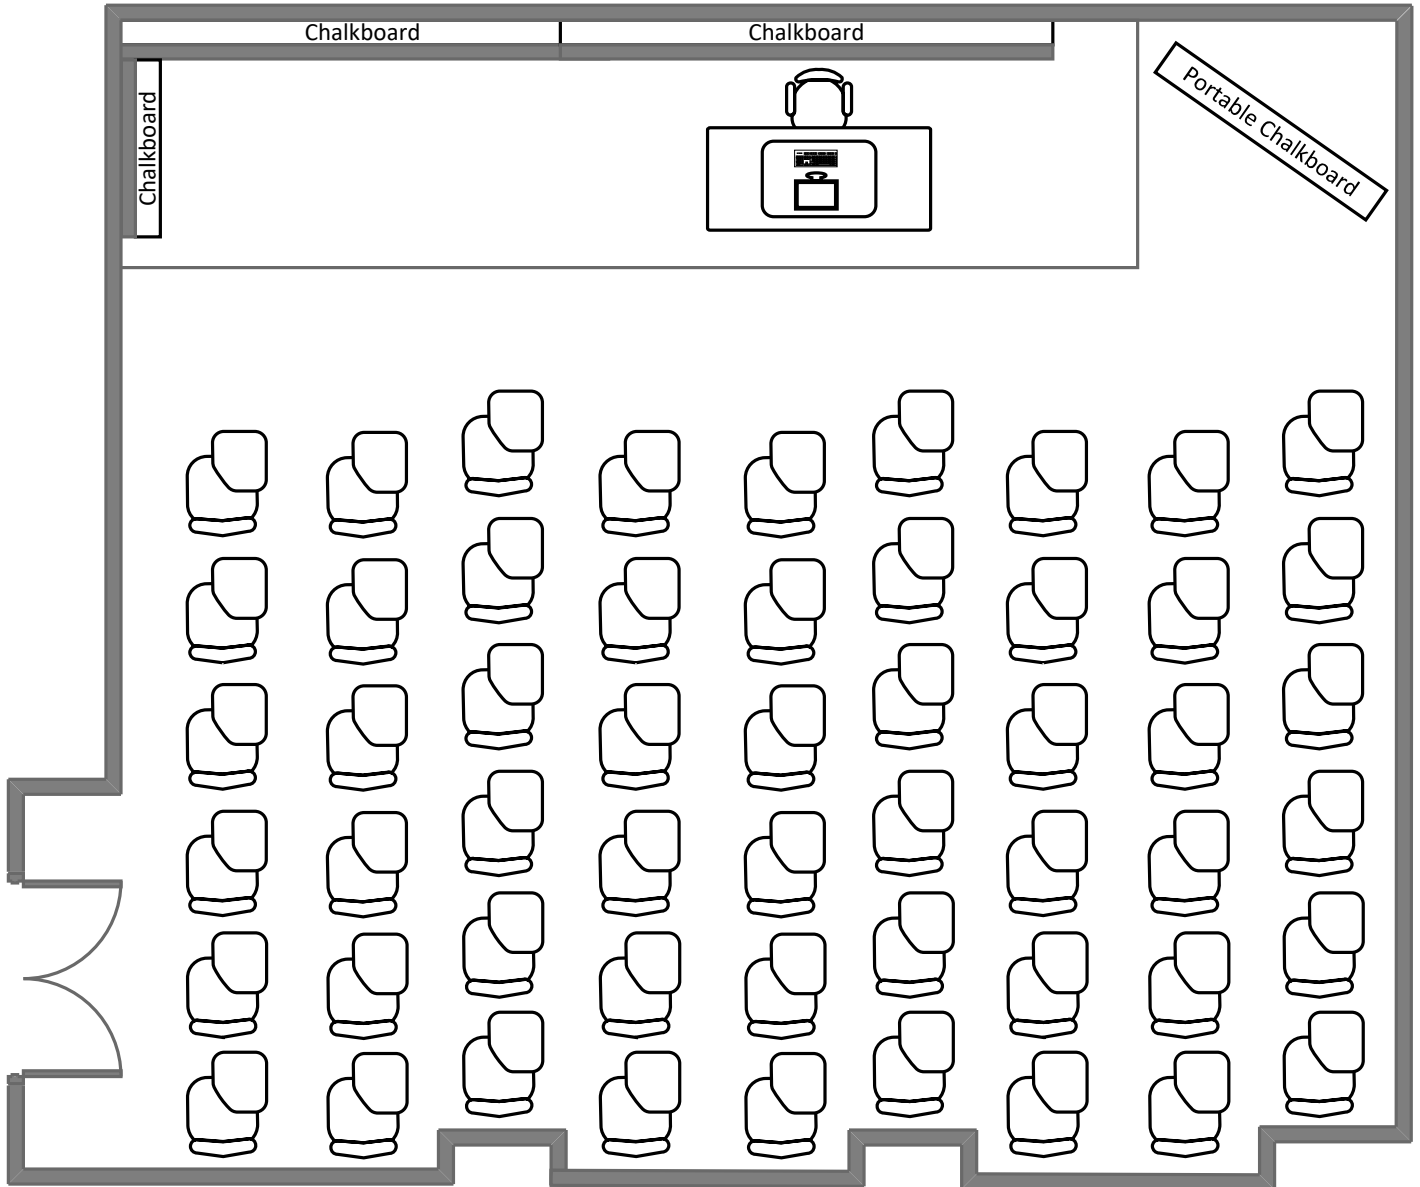

Cupples I Hall 115

Total Student Seating: 54