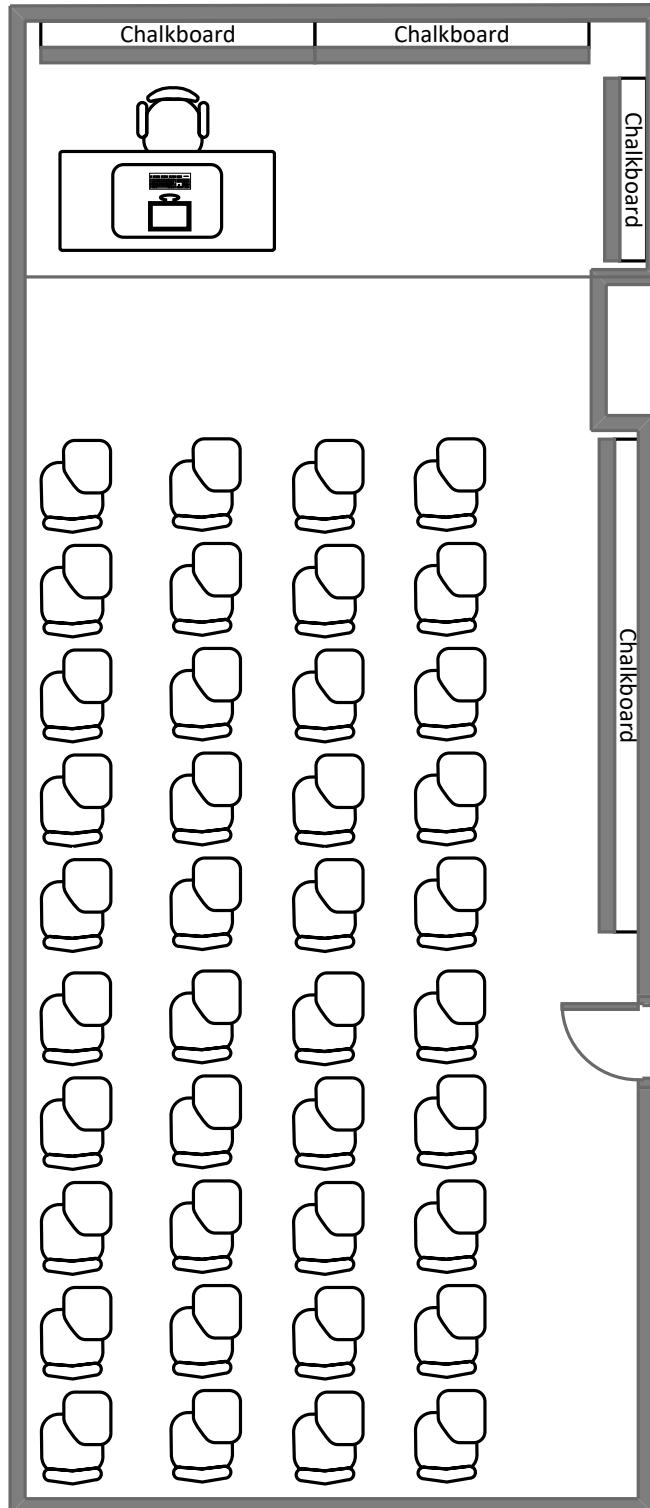

Cupples I Hall 207

Total Student Seating: 40