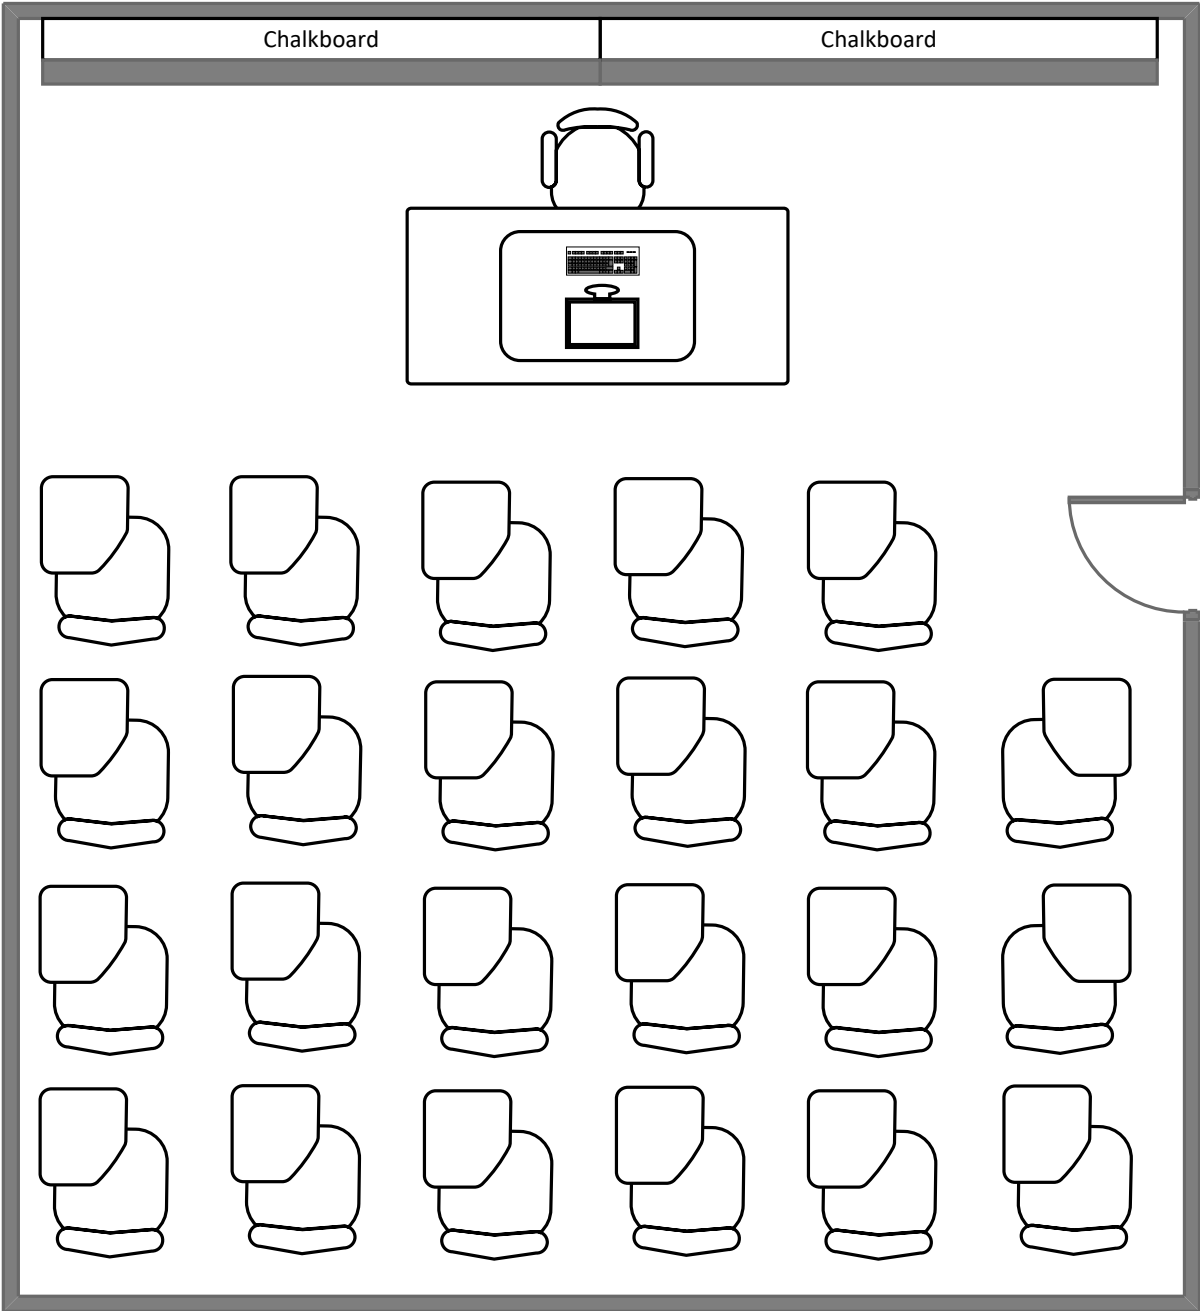

Cupples I Hall 216

Total Student Seating: 23