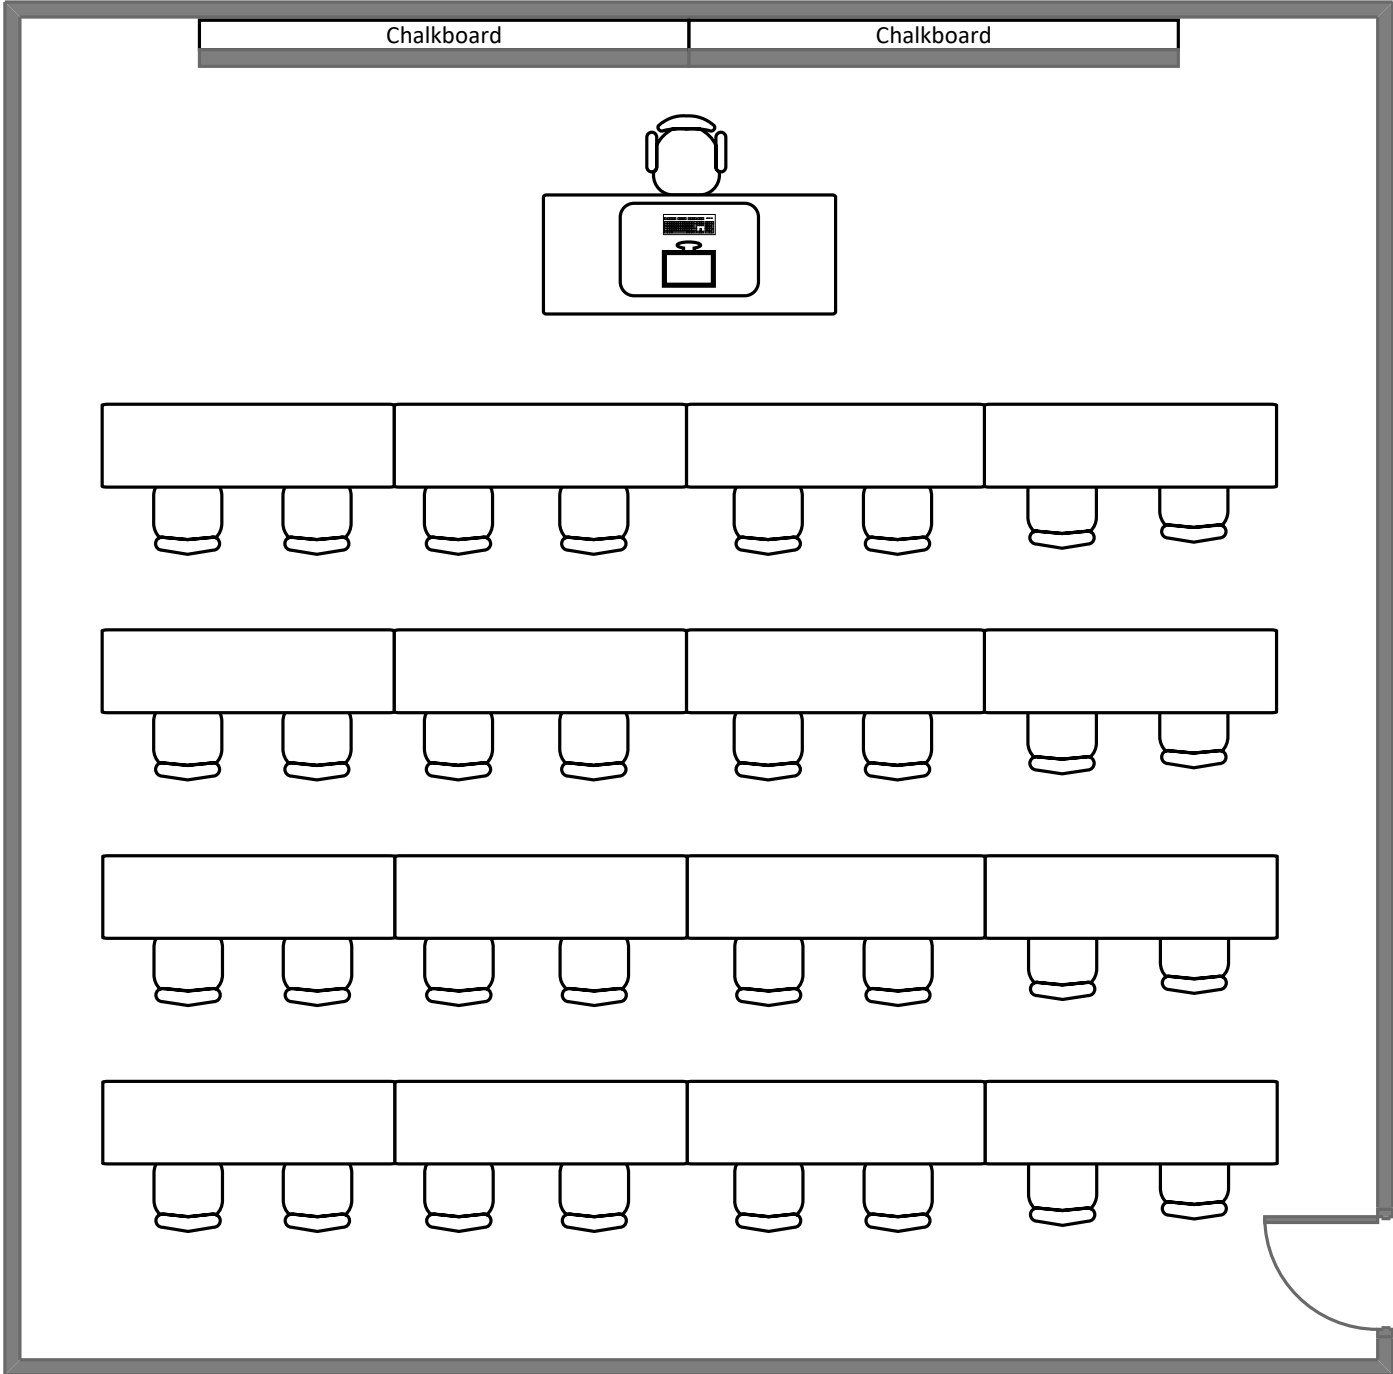

# Cupples II Hall 200

Total Student Seating: 32