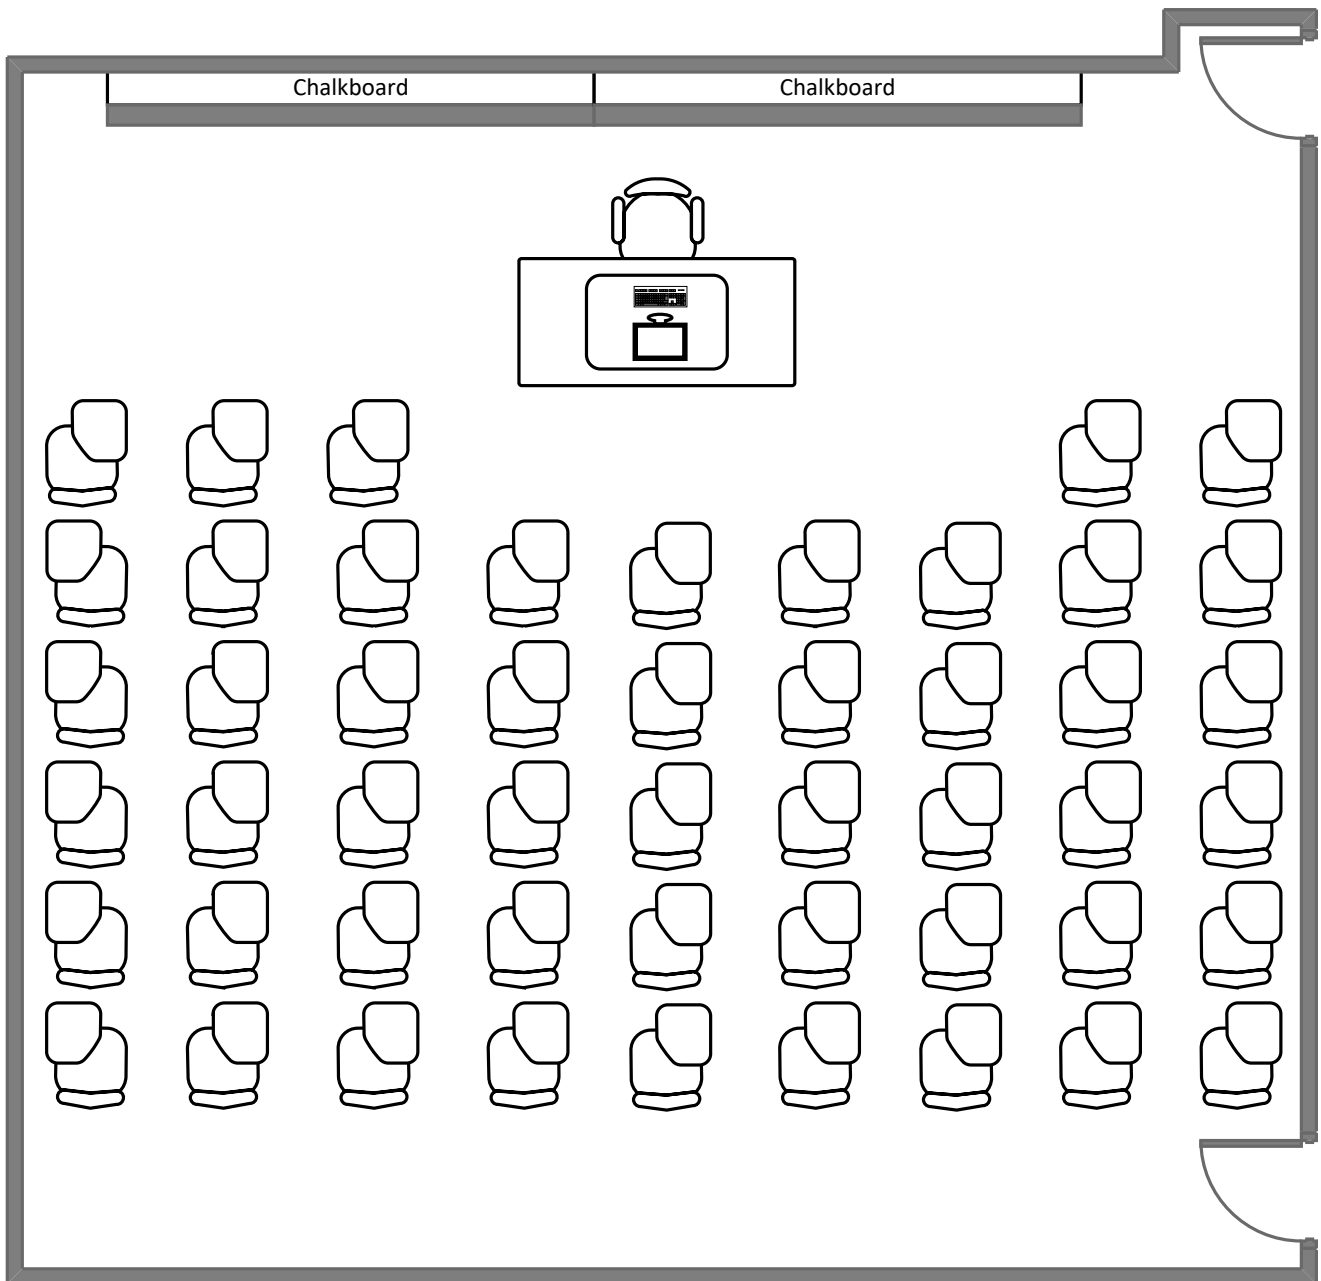

# Cupples II Hall 230

Total Student Seating: 50