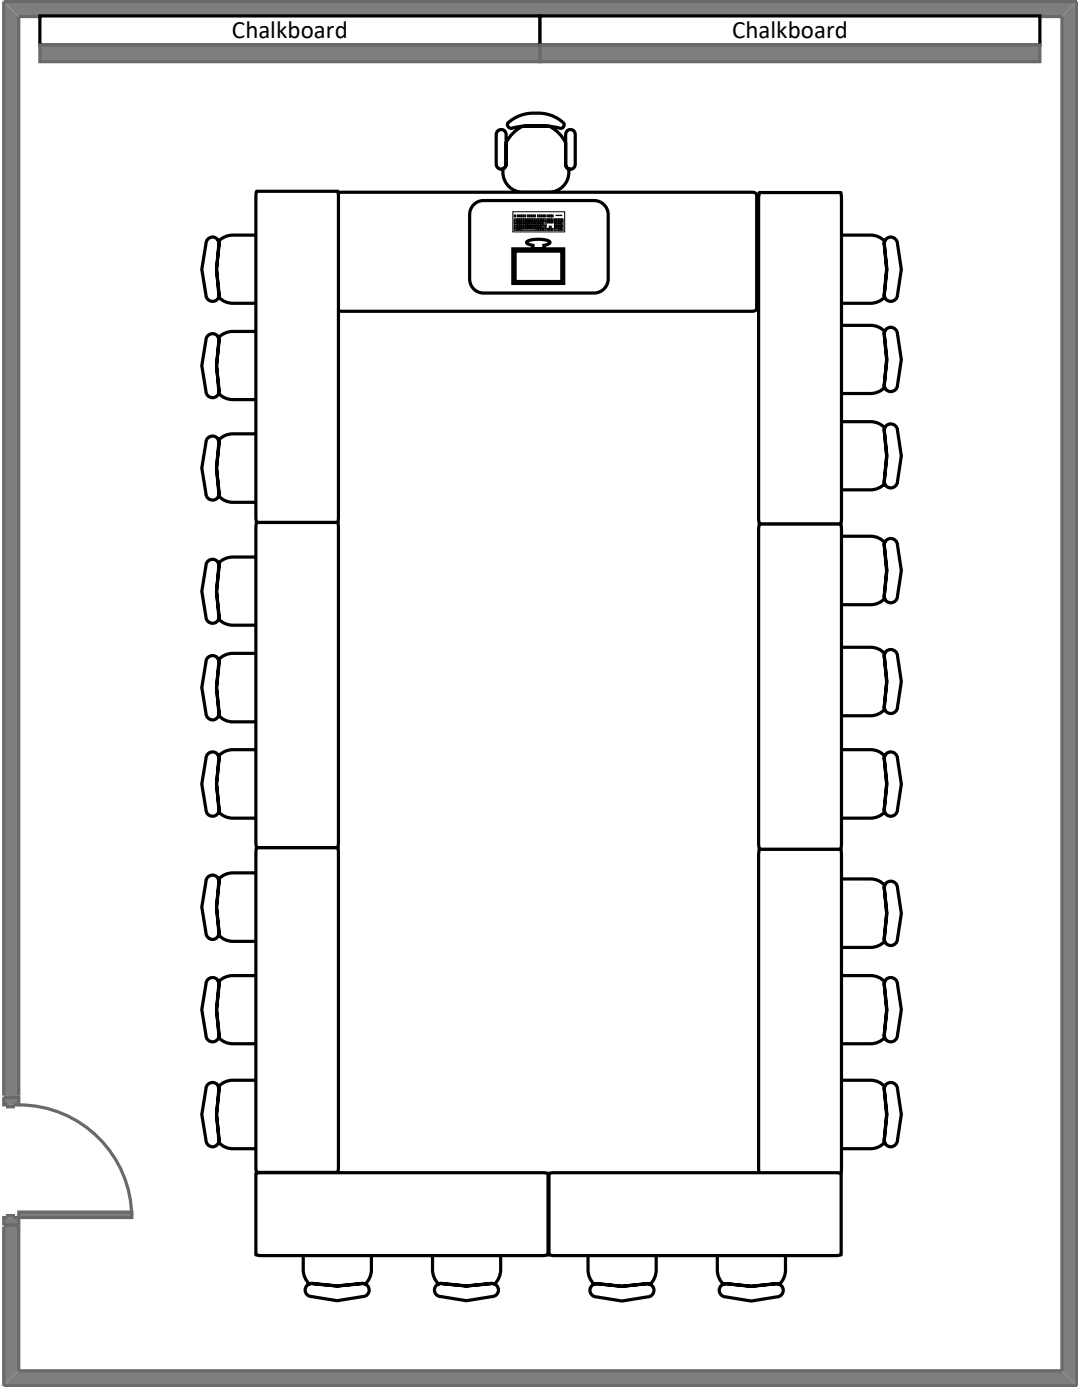

Cupples II Hall L007

Total Student Seating: 22