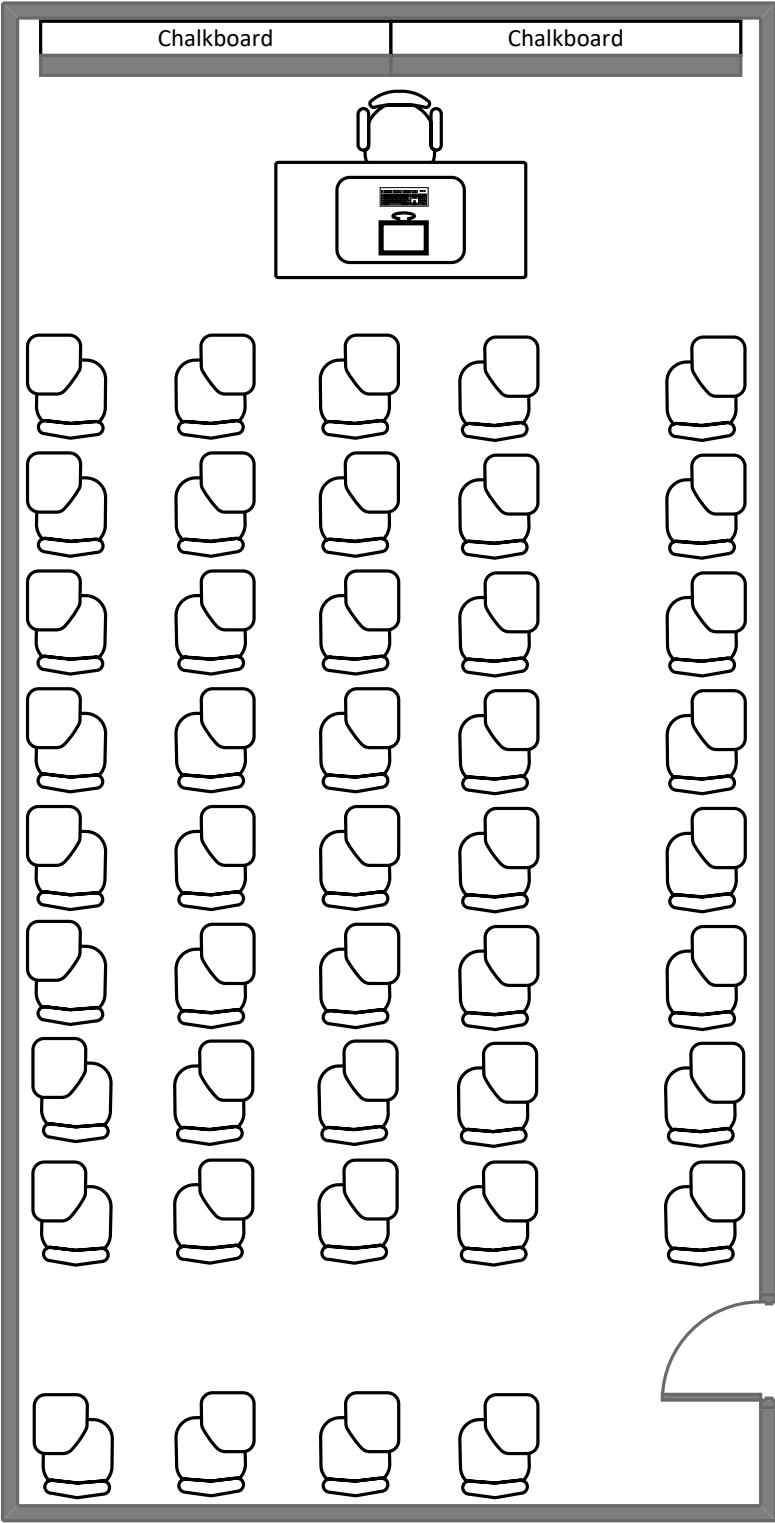

Cupples II Hall L009

Total Student Seating: 44