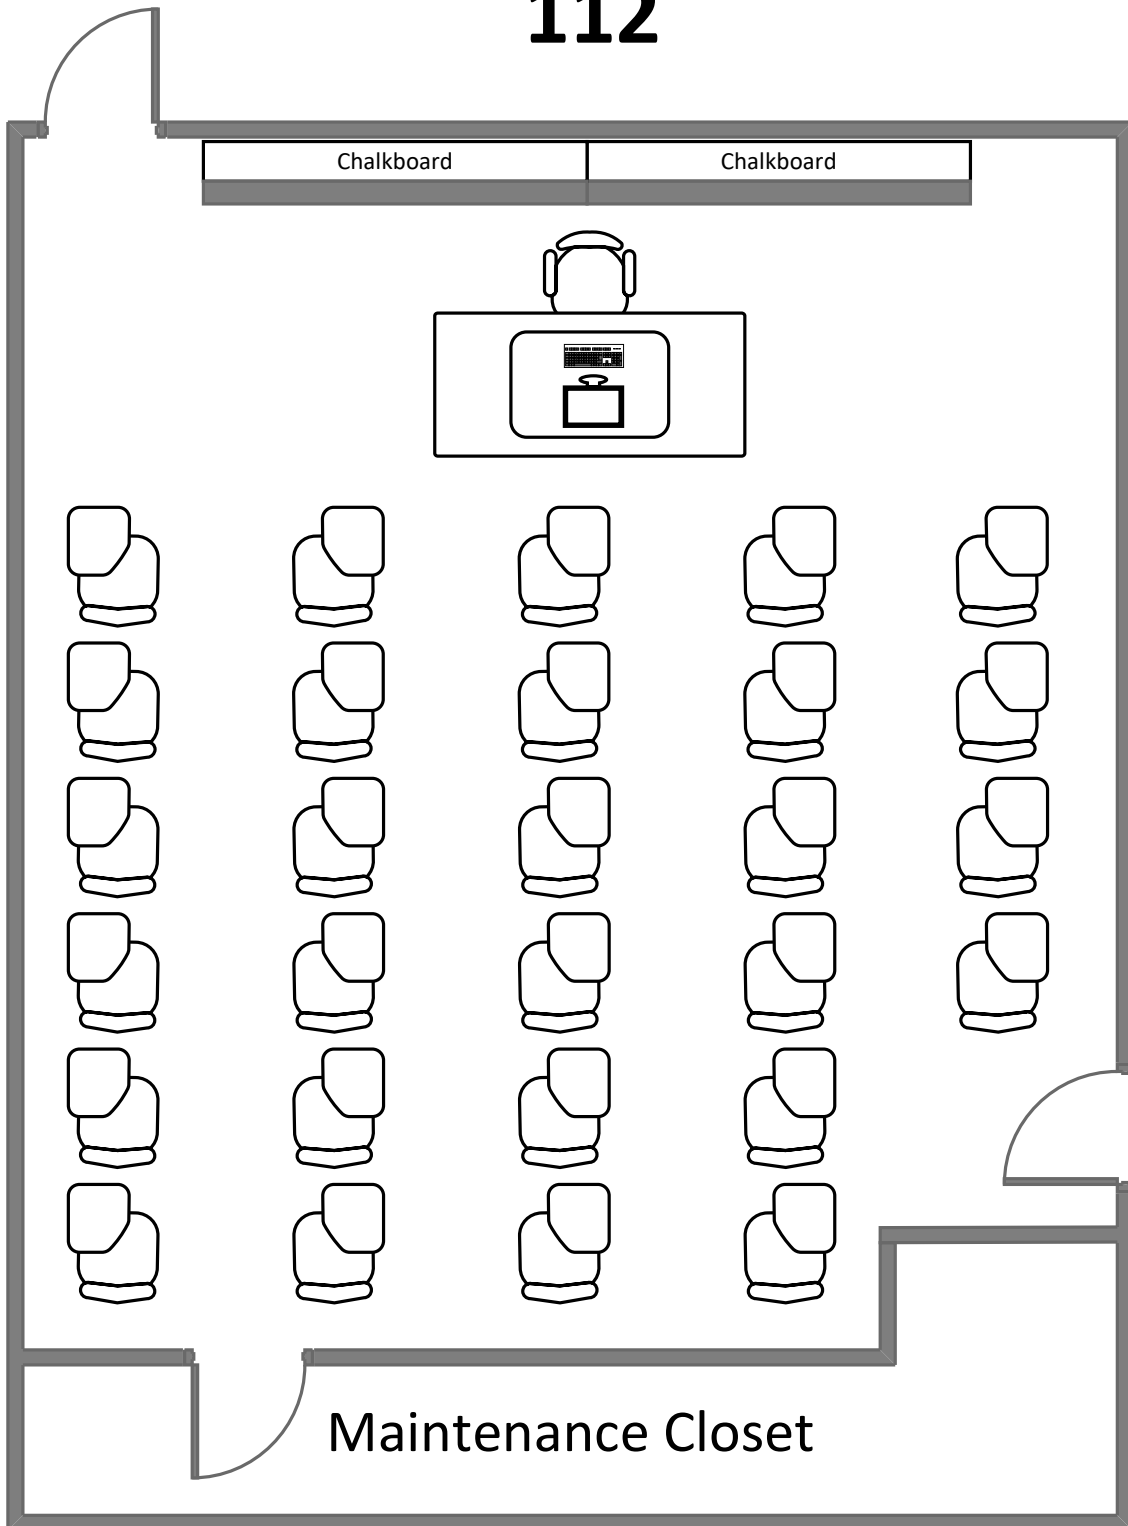

Eads Hall 112

Total Student Seating: 28