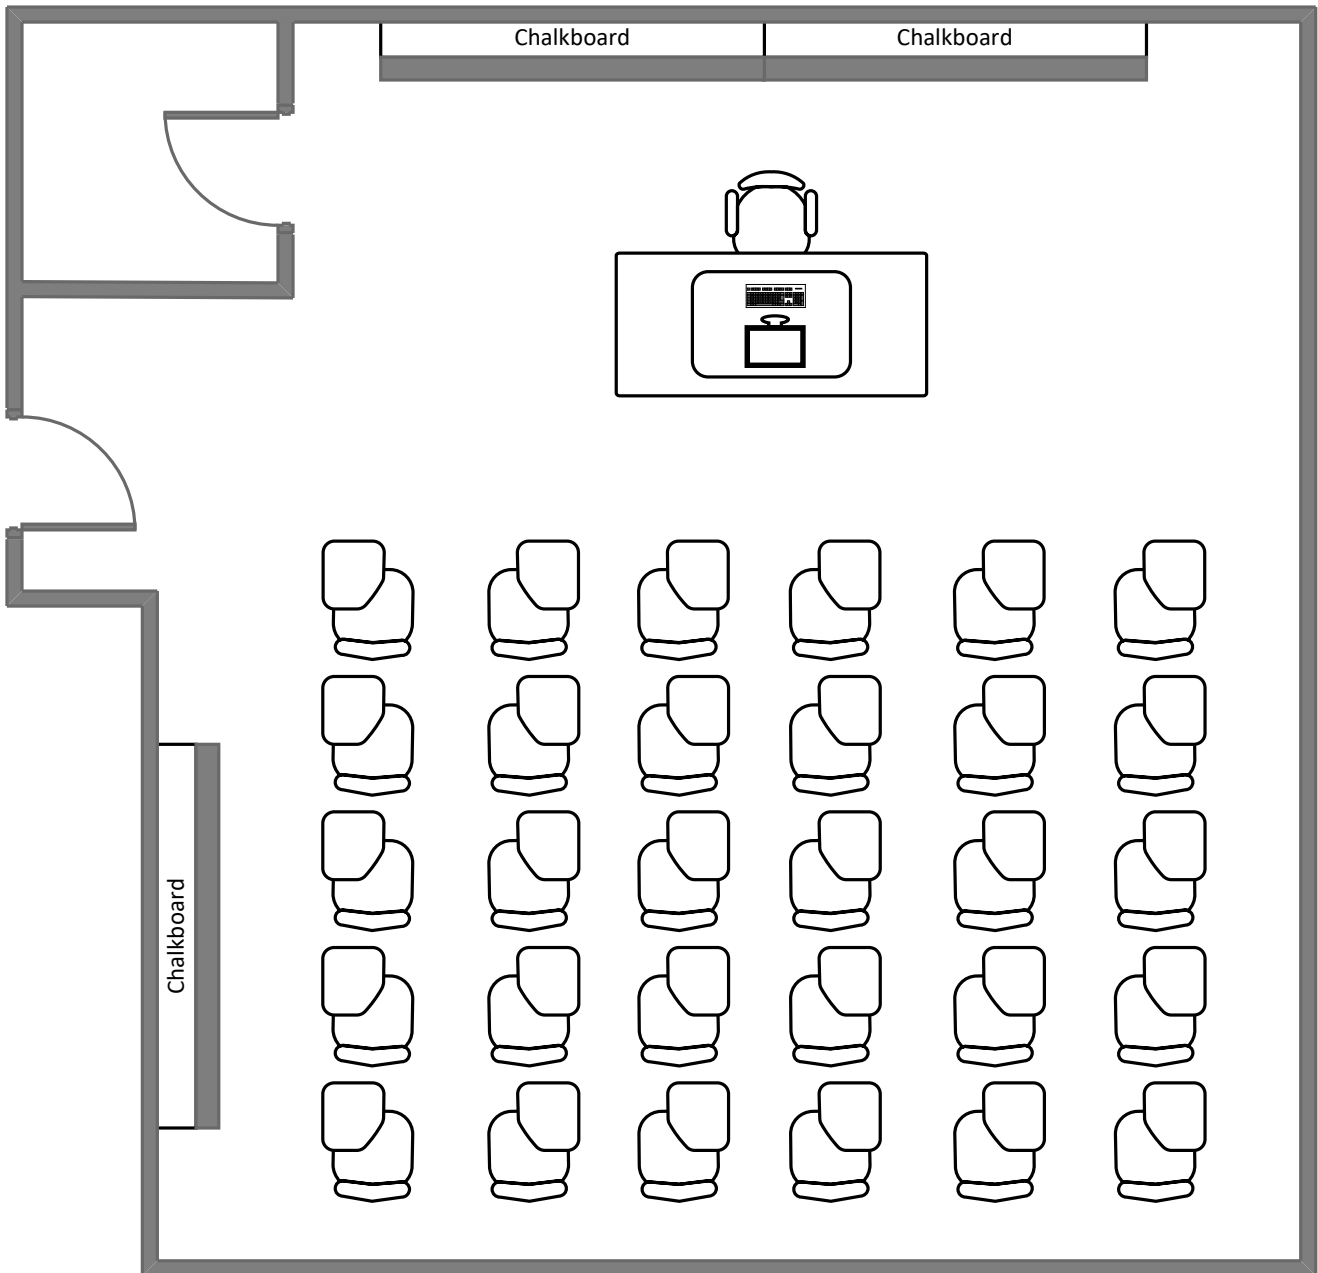

Eads Hall 115

Total Student Seating: 30