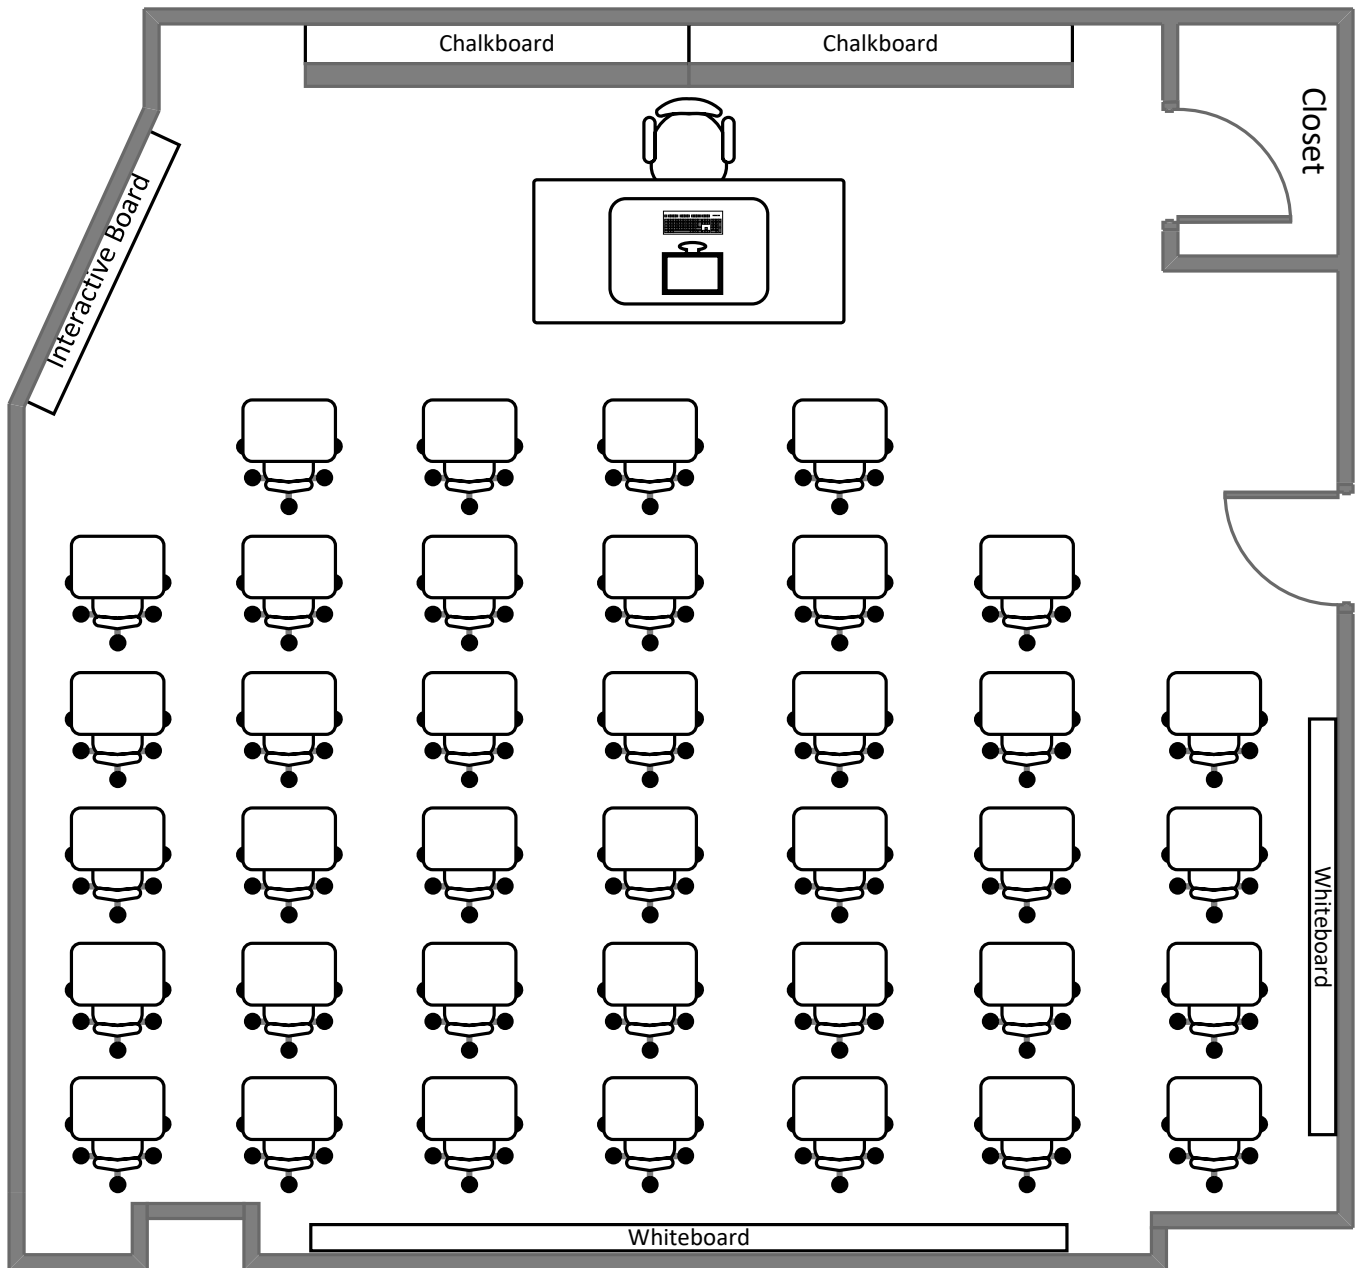

Eads Hall 116

Total Student Seating: 38