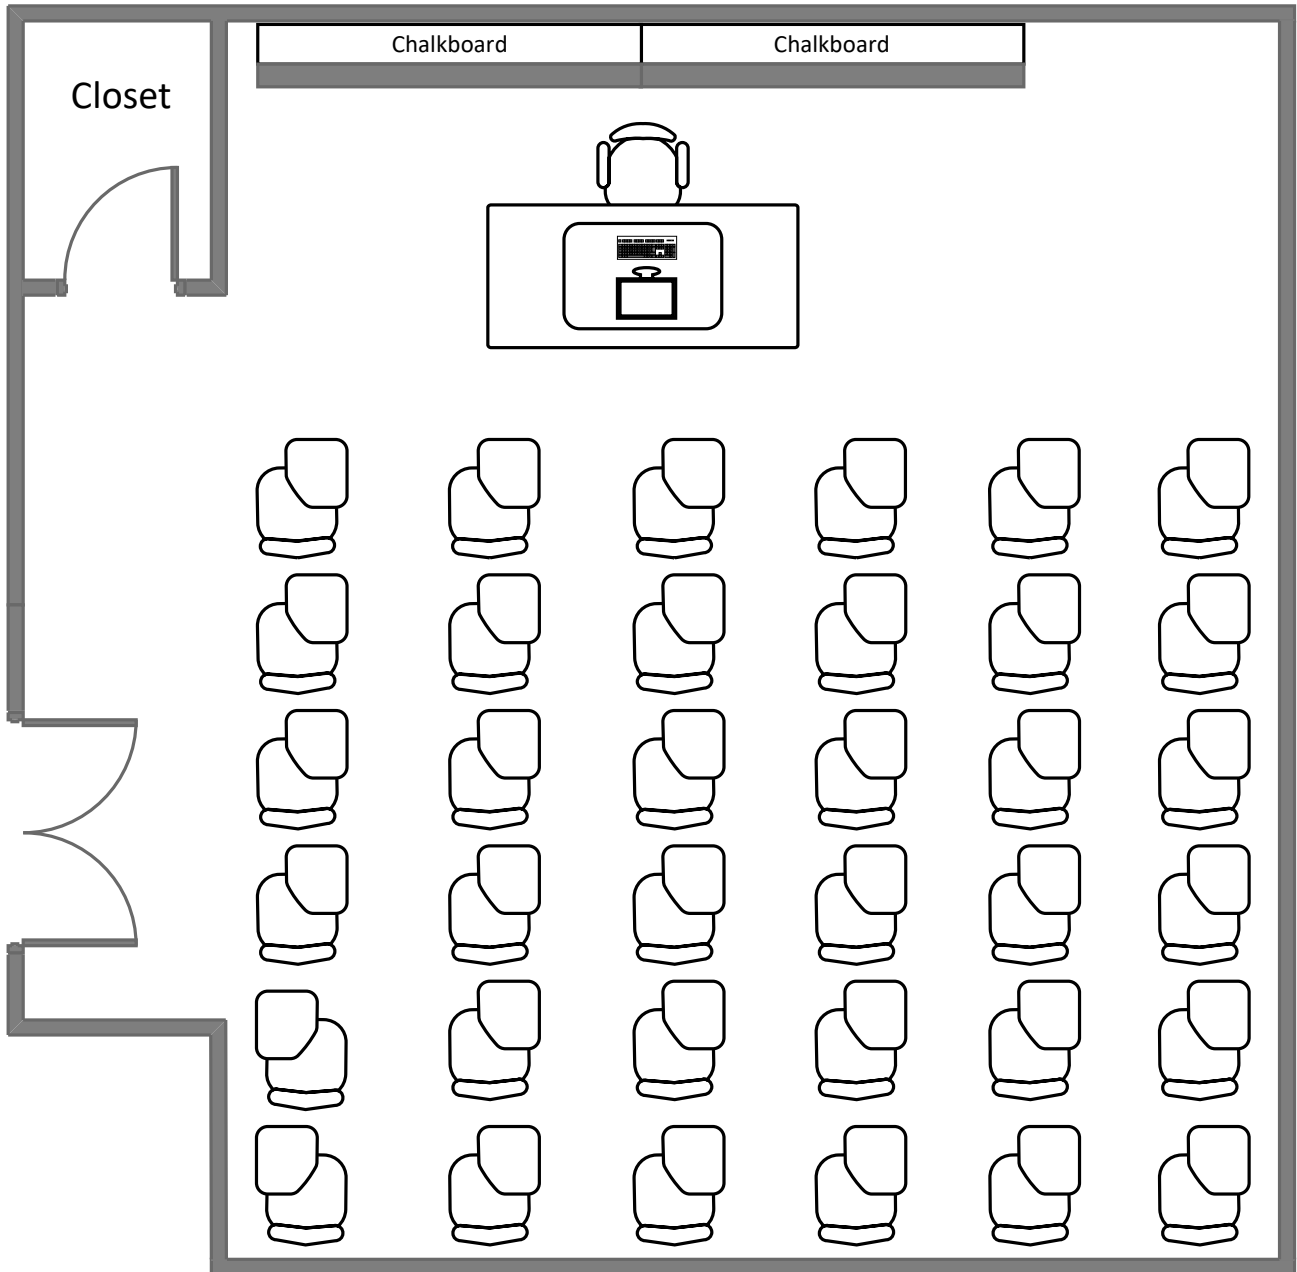

Eads Hall 204

Total Student Seating: 36