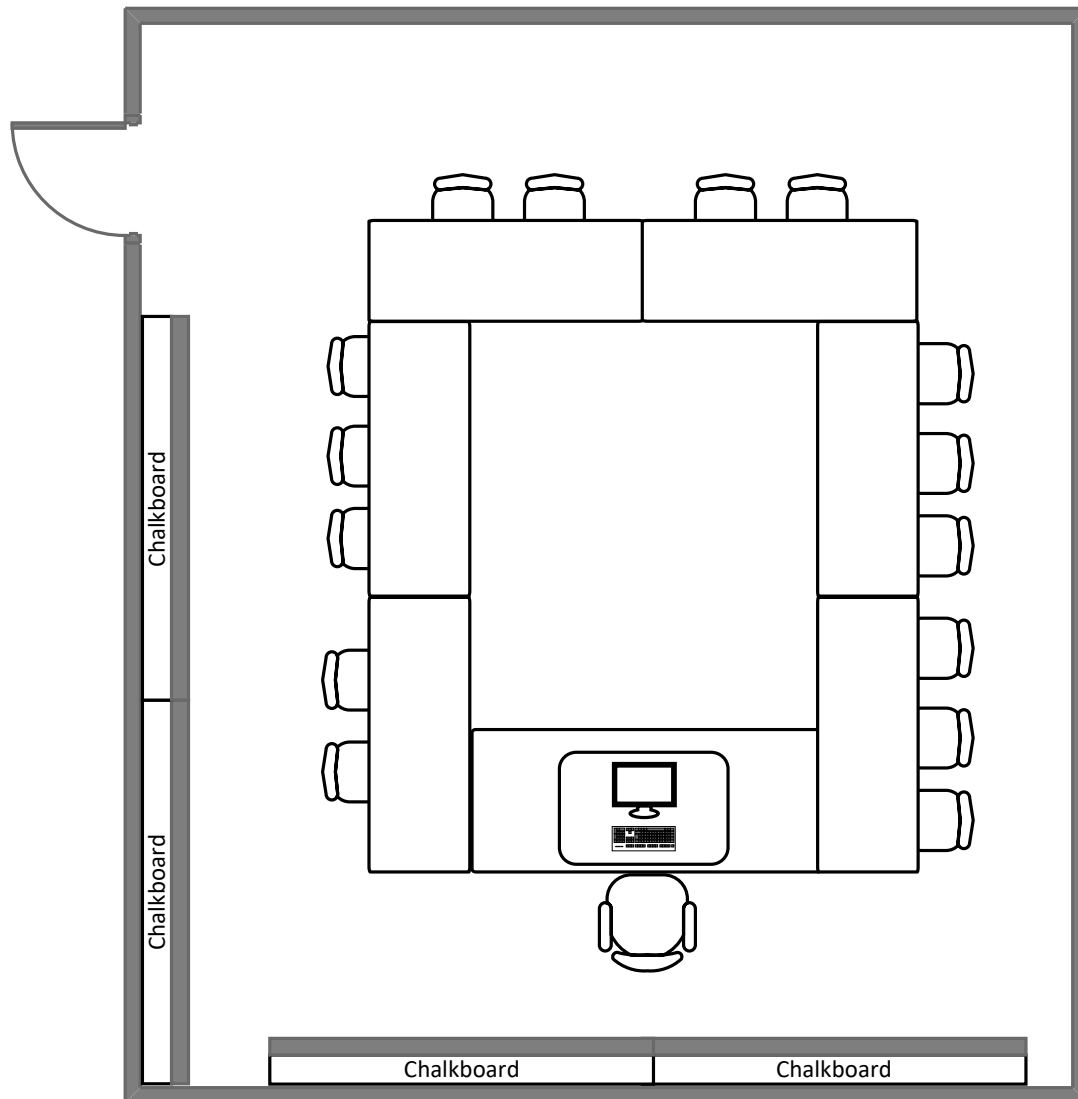

# Eads Hall 205

Total Student Seating: 15