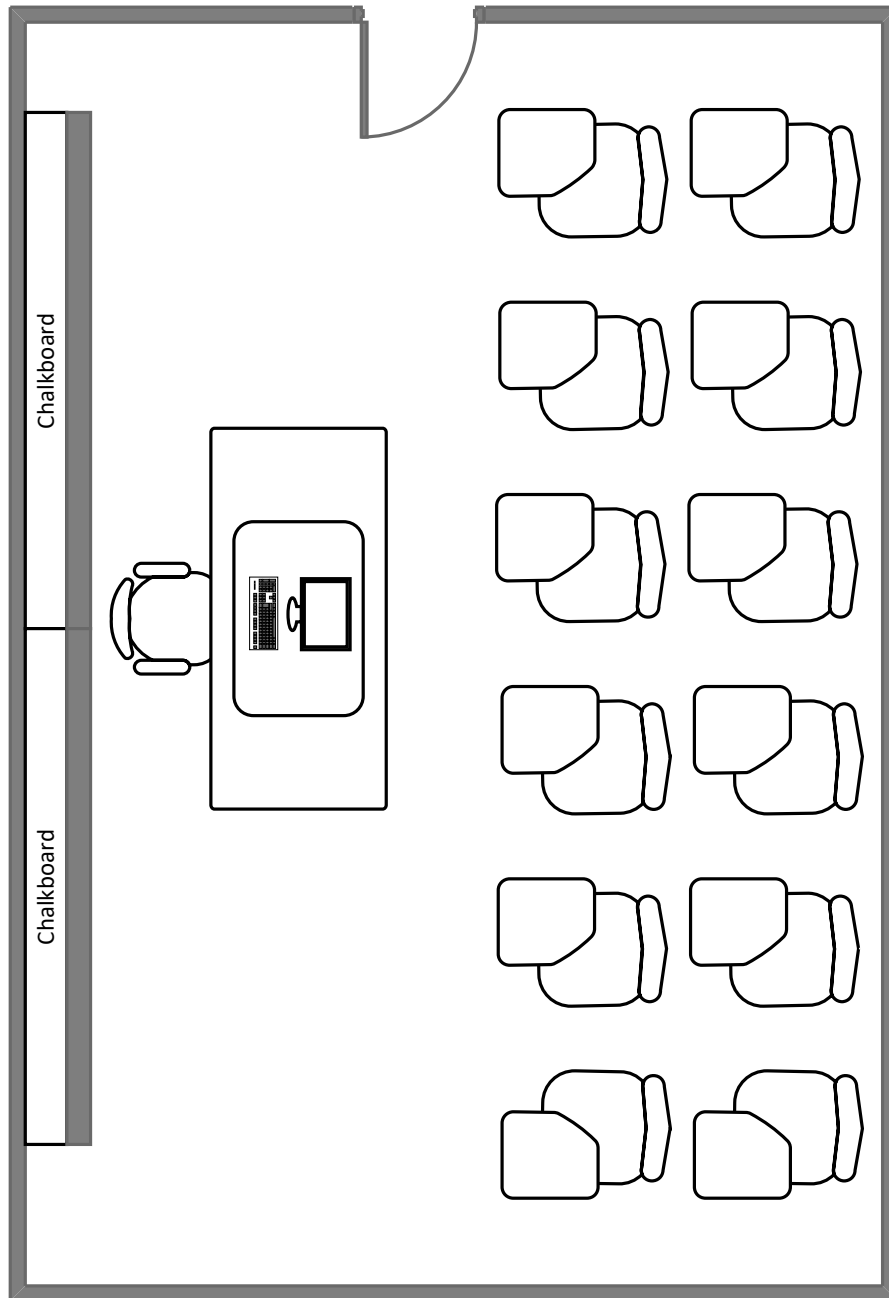

Eads Hall 208

Total Student Seating: 12