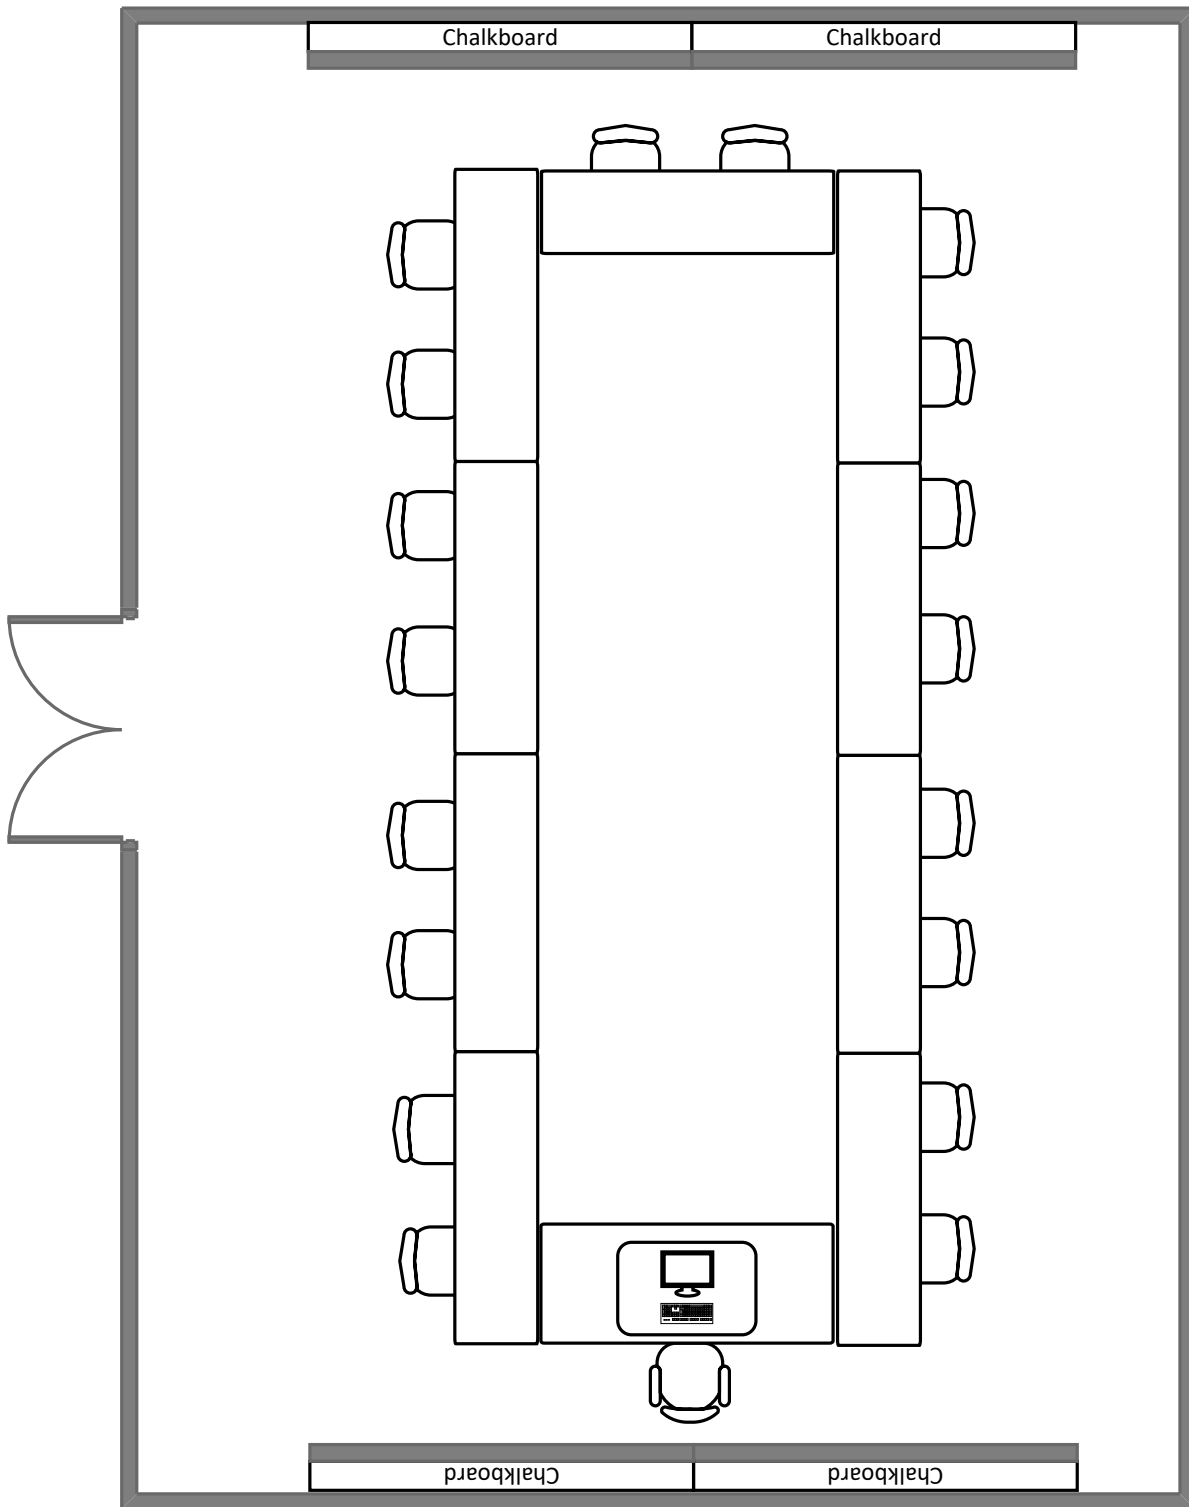

Eads Hall 210

Total Student Seating: 18