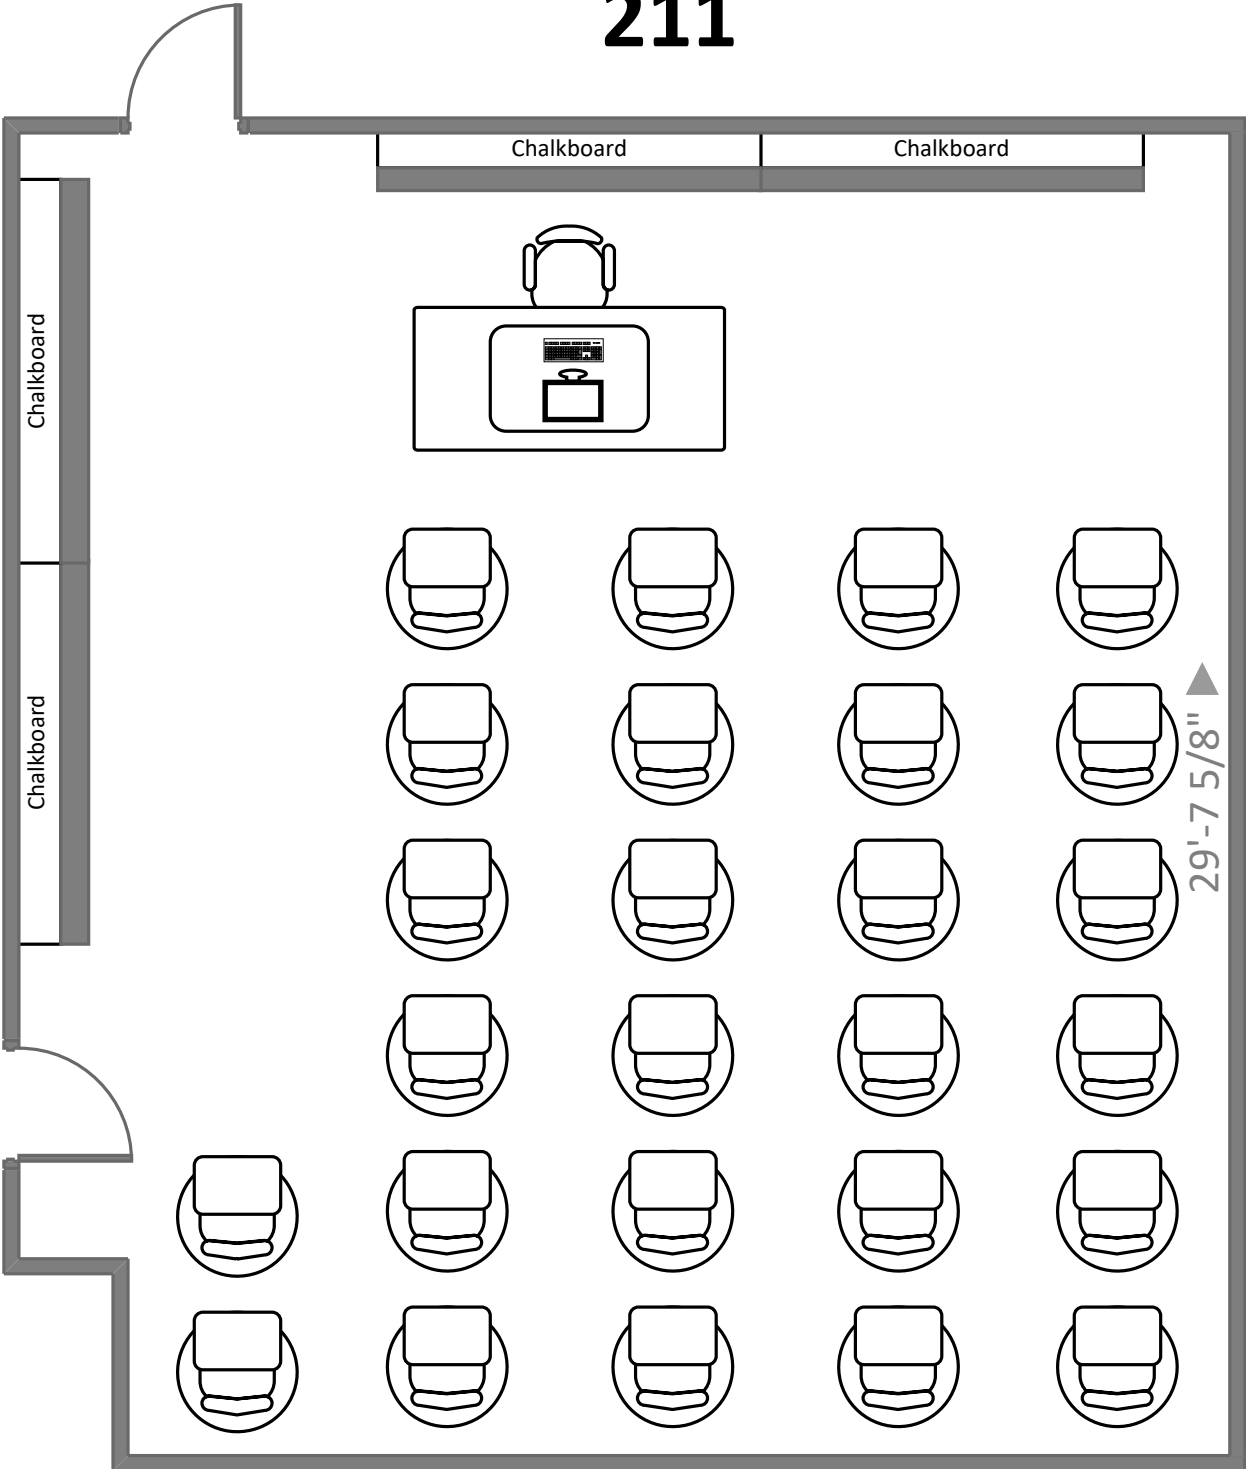

# Eads Hall

## 211

Total Student Seating: 26