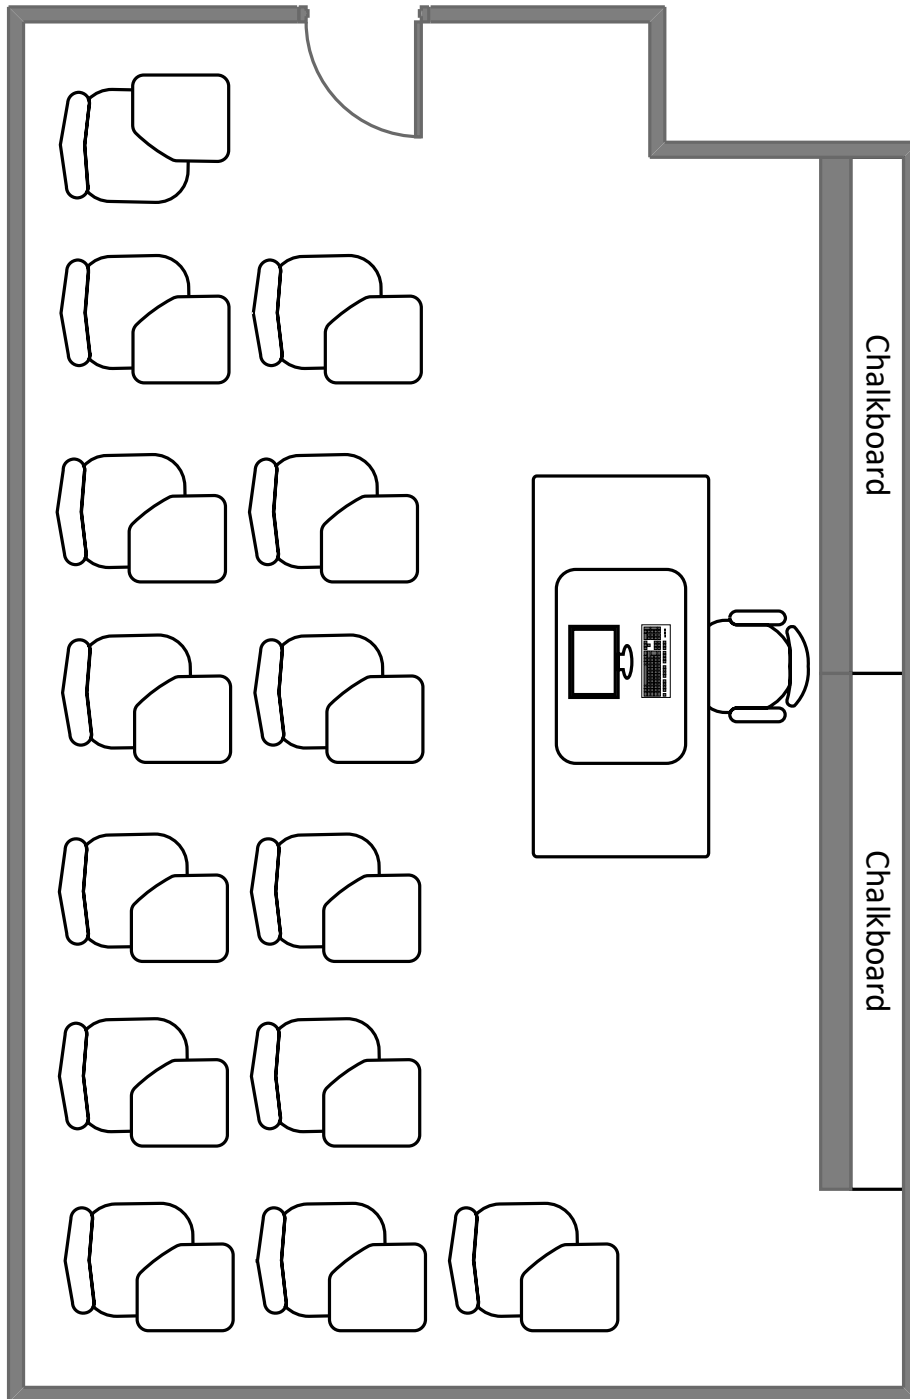

Eads Hall 212

Total Student Seating: 14