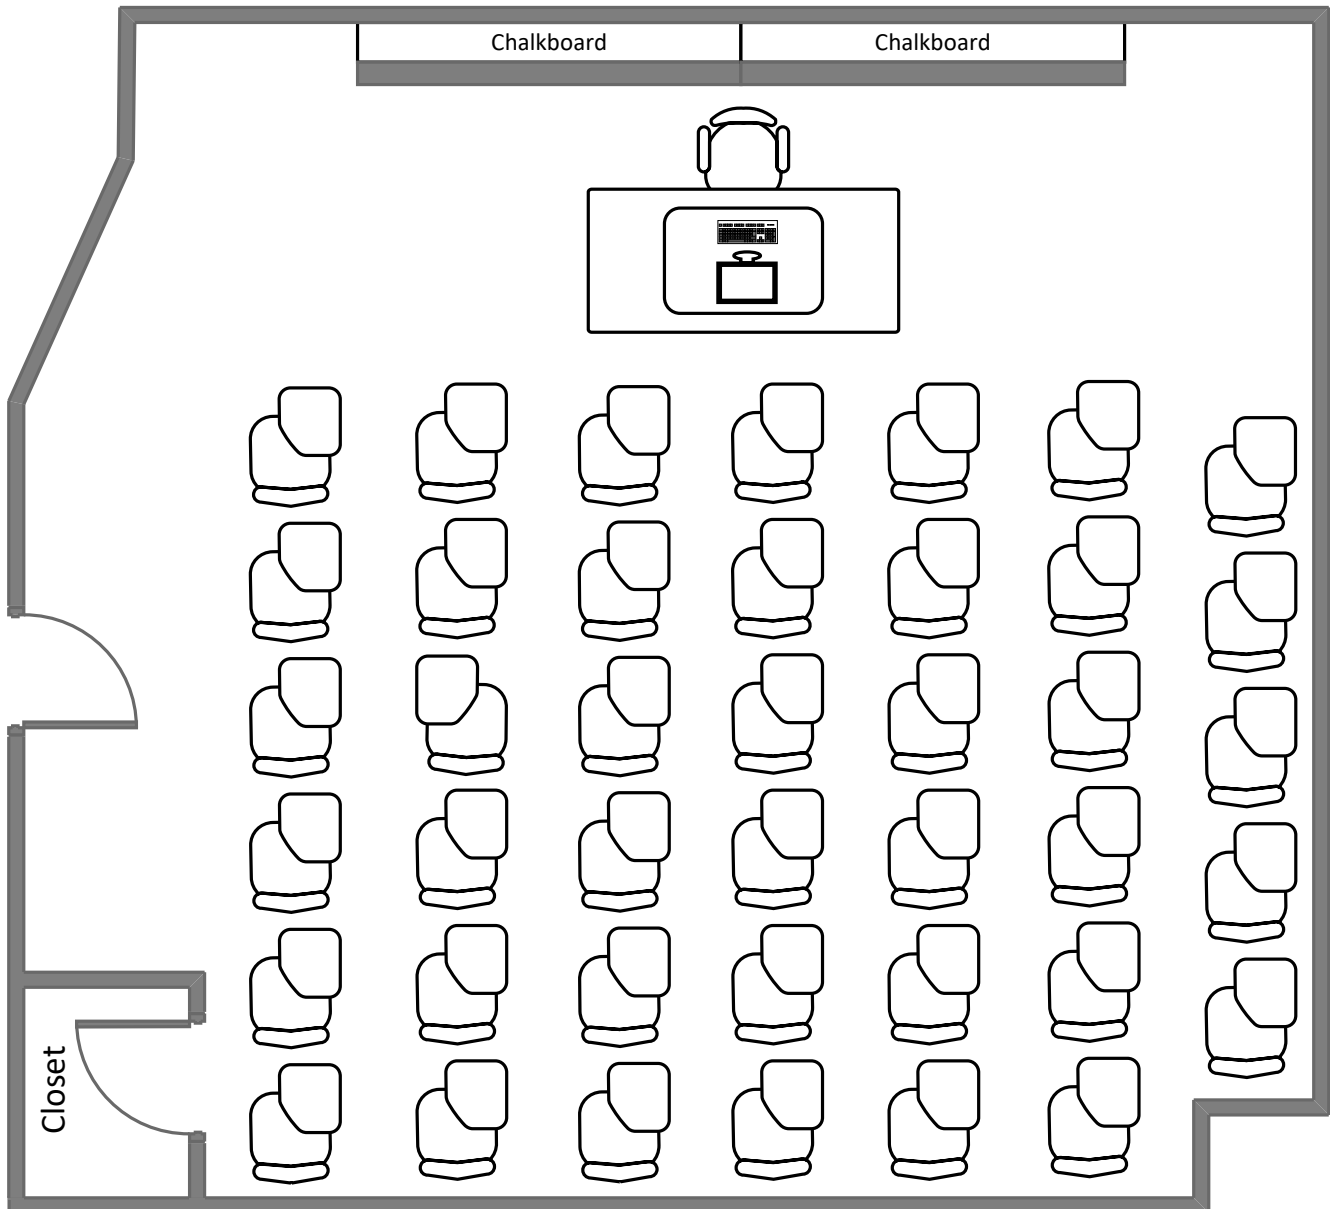

# Eads Hall 216

Total Student Seating: 41