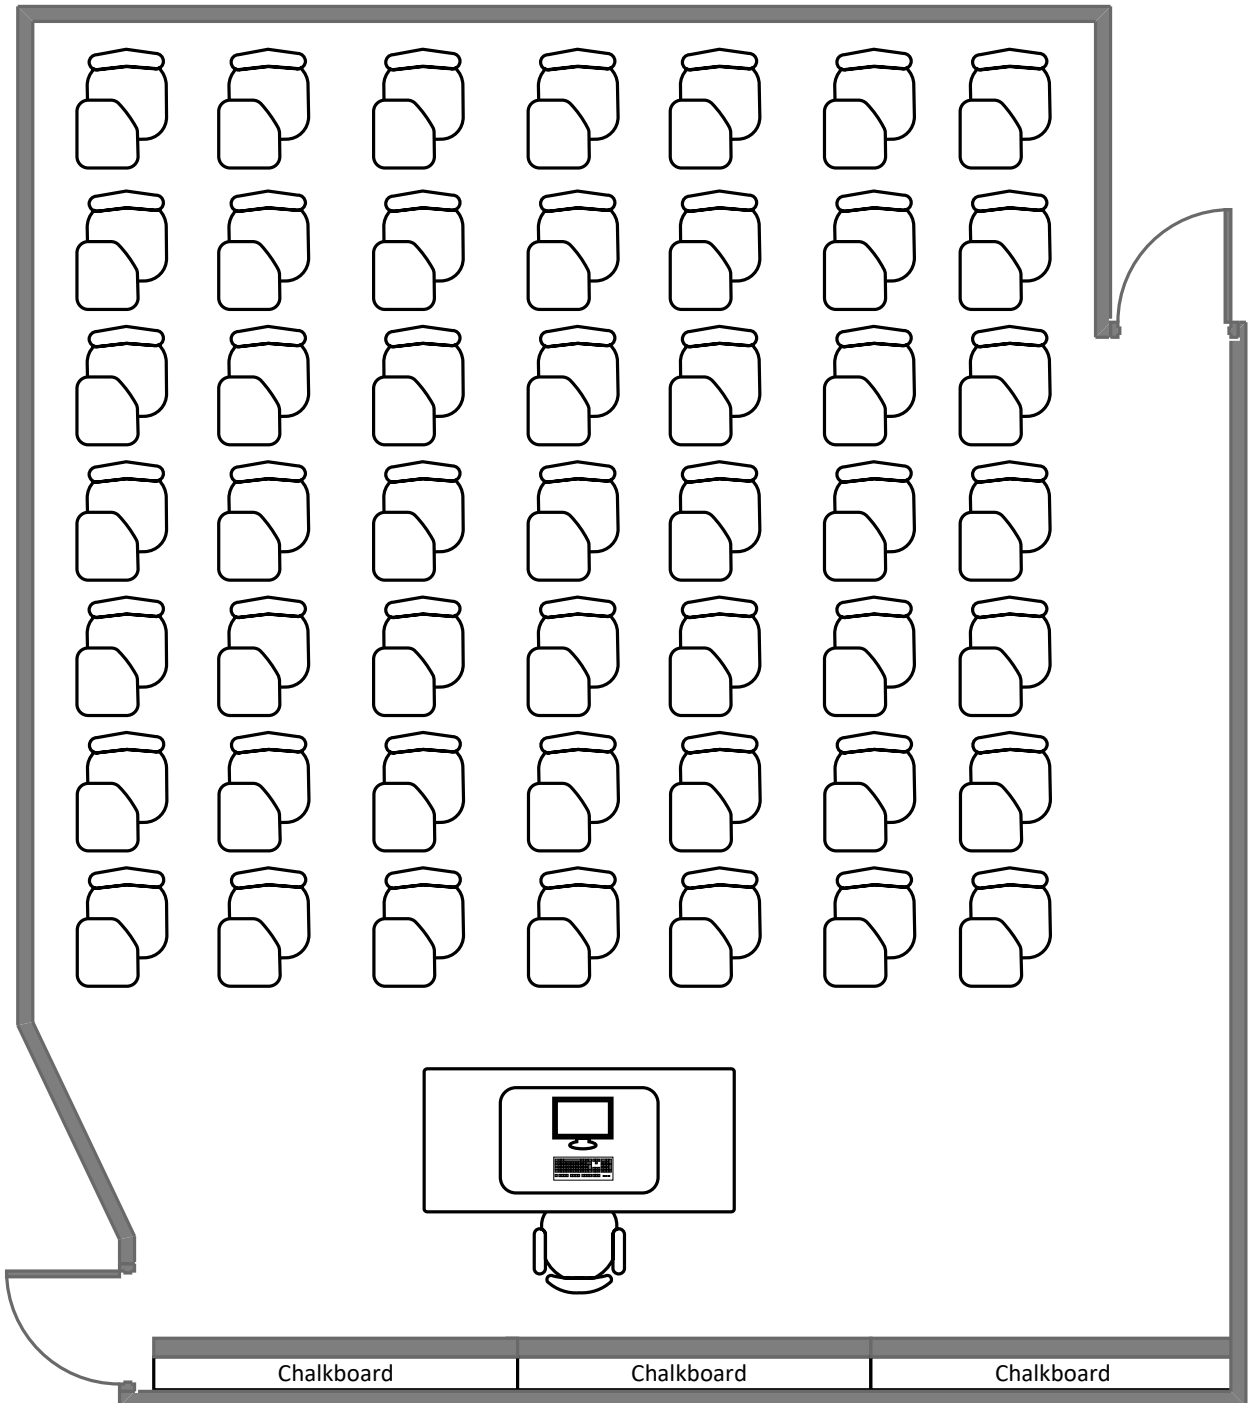

# January Hall 10A

Total Student Seating: 35