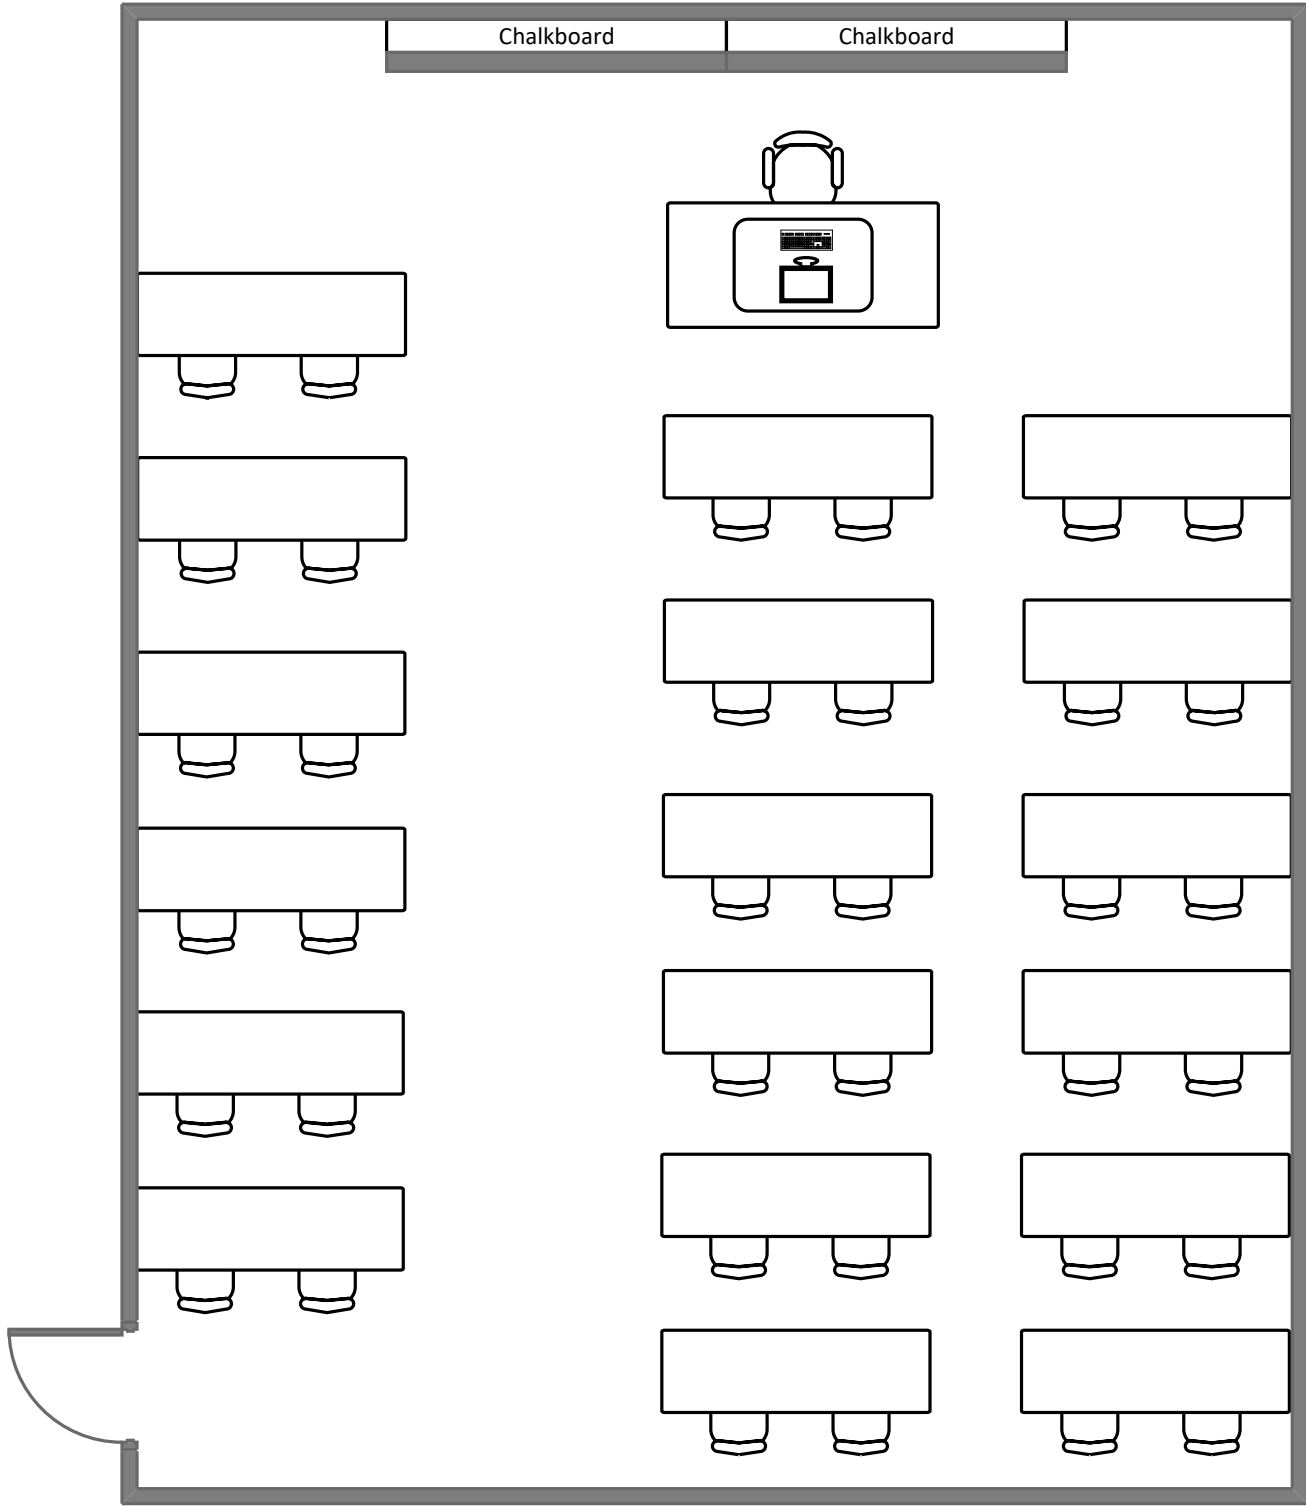

Lopata Hall 103

Total Student Seating: 36