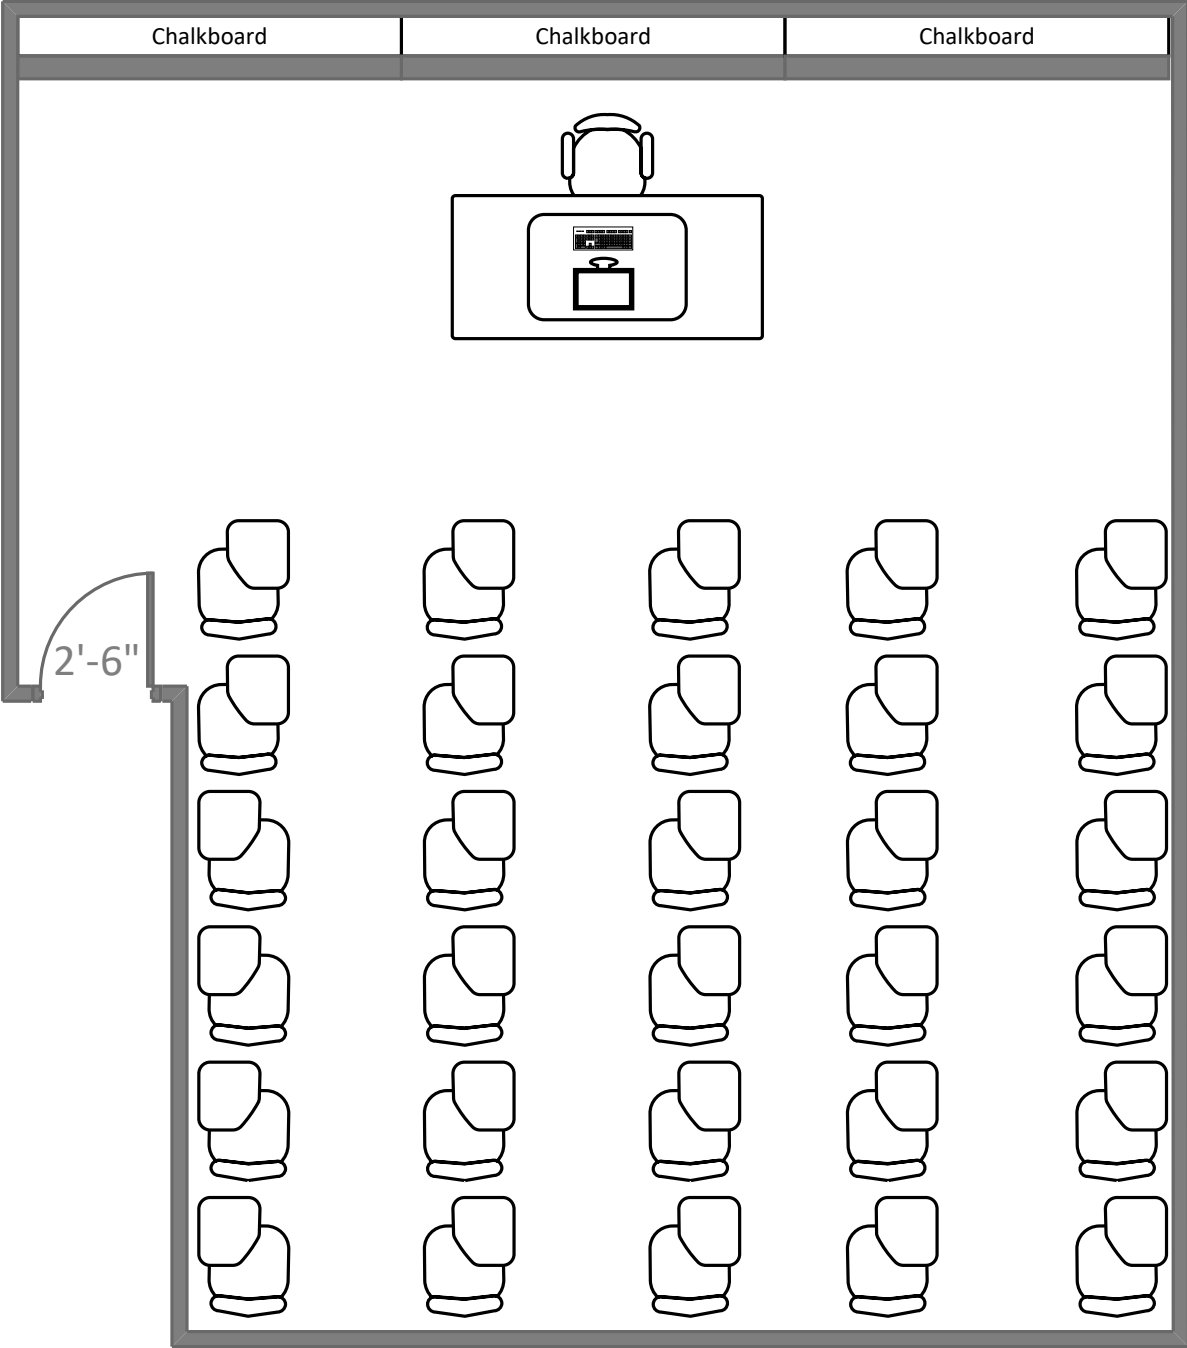

# Lopata Hall

# 201

Total Student Seating: 30