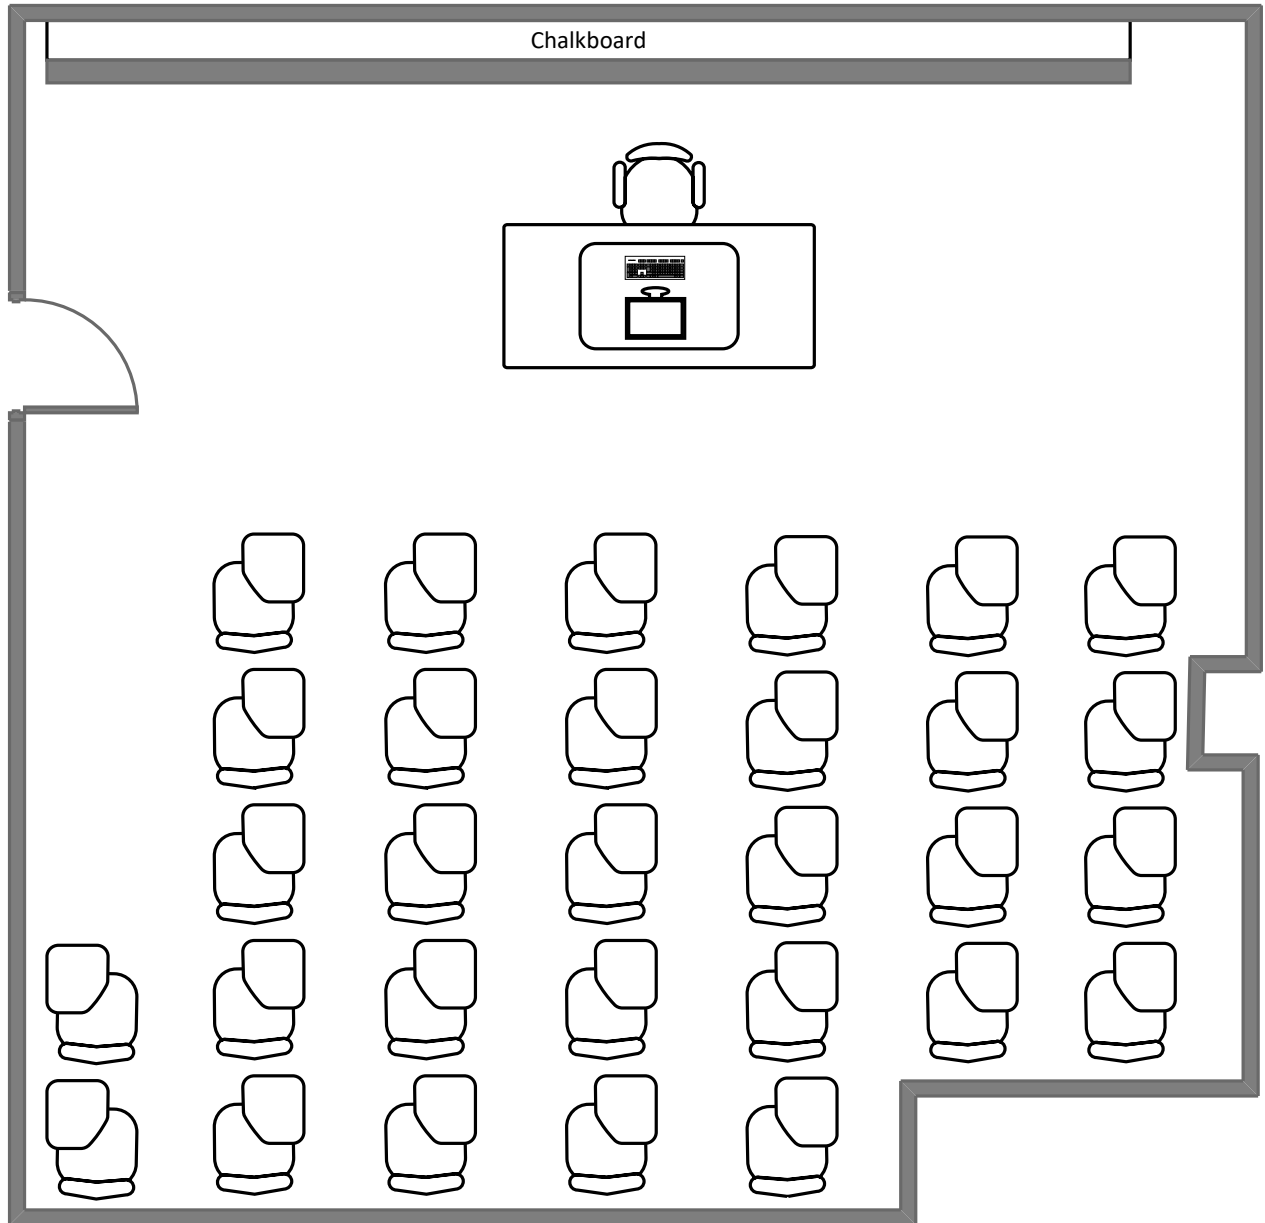

# Lopata Hall 202

Total Student Seating: 30