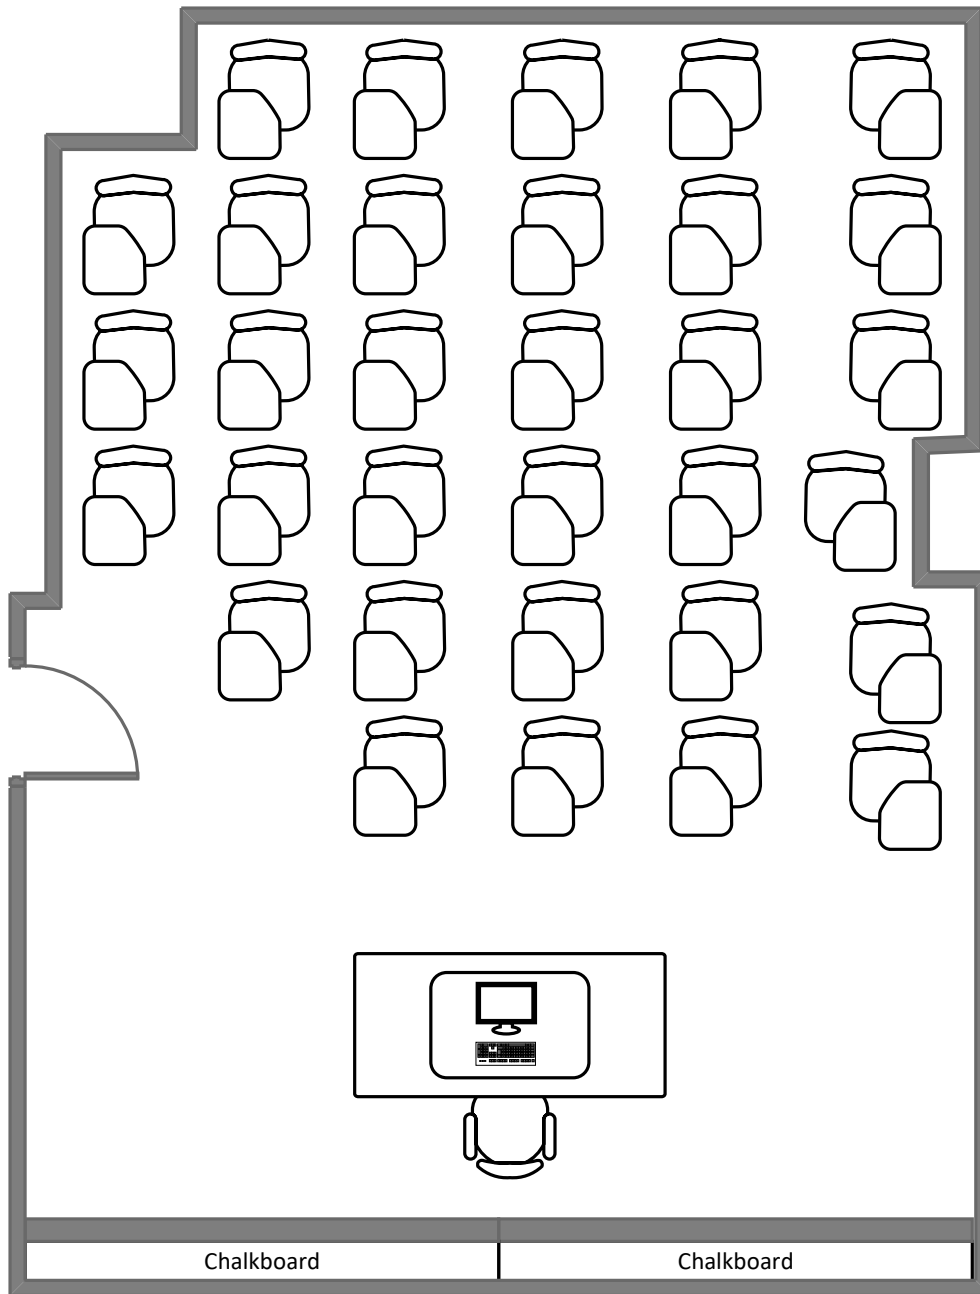

Lopata Hall 229

Total Student Seating: 32