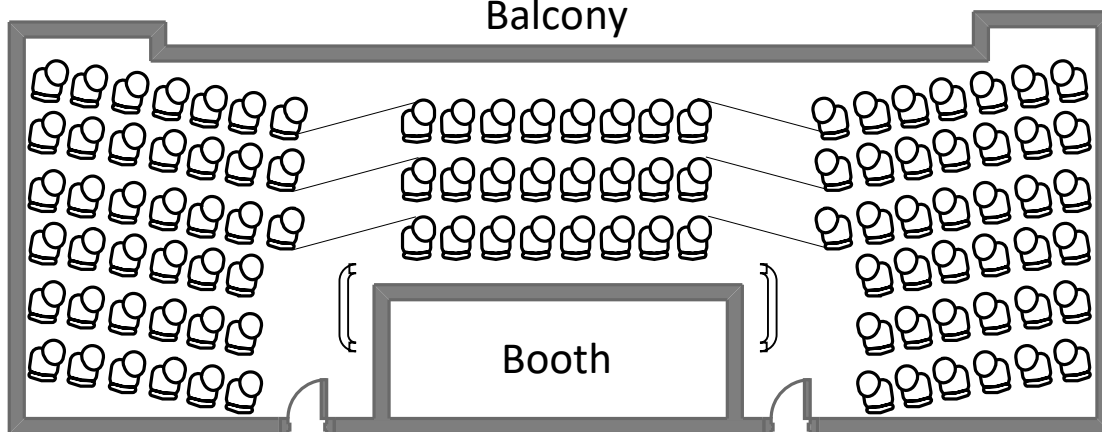

# Brown Hall 100

Total Student Seating: 346