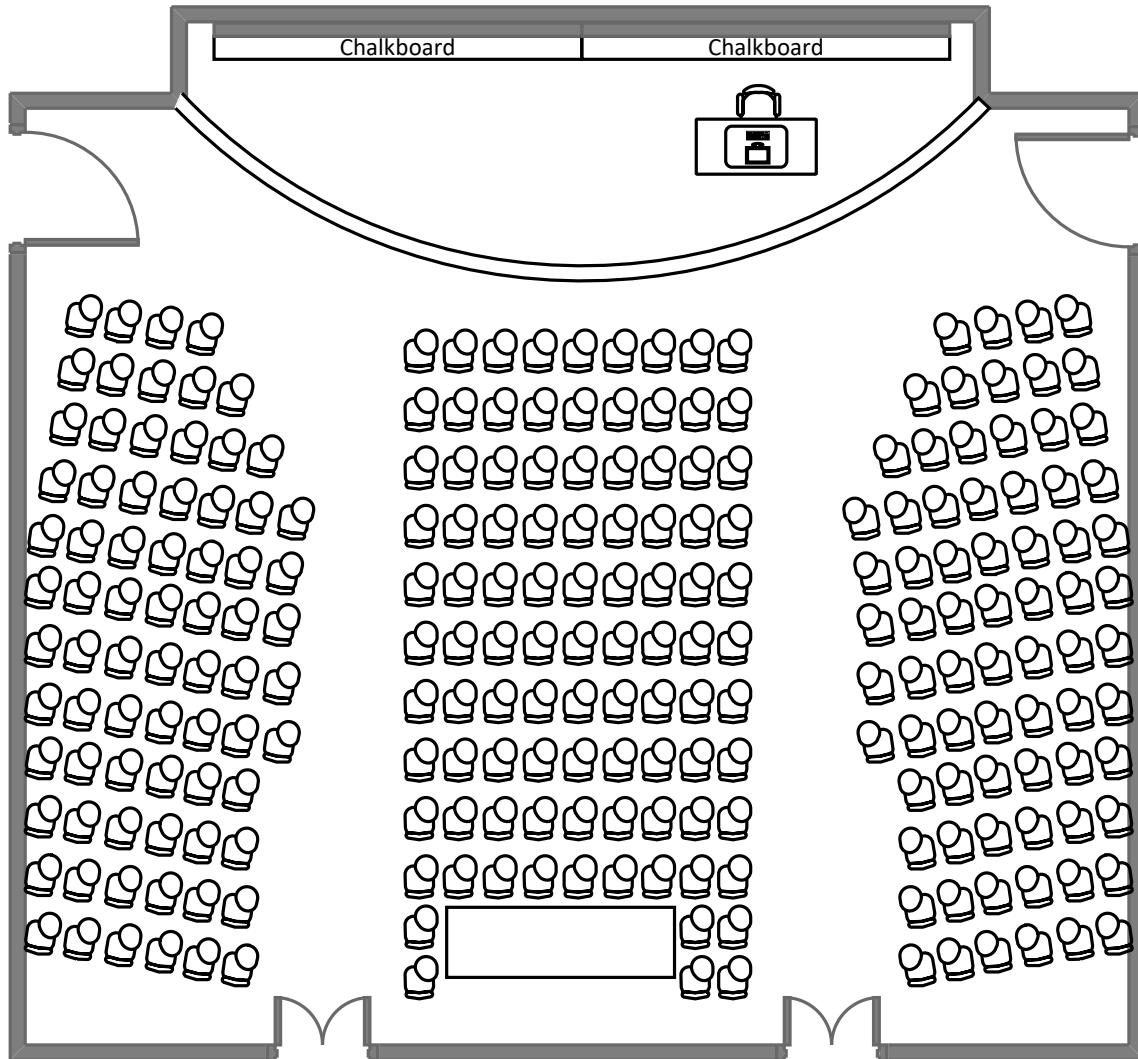

# Brown Hall 100

Total Student Seating: 346