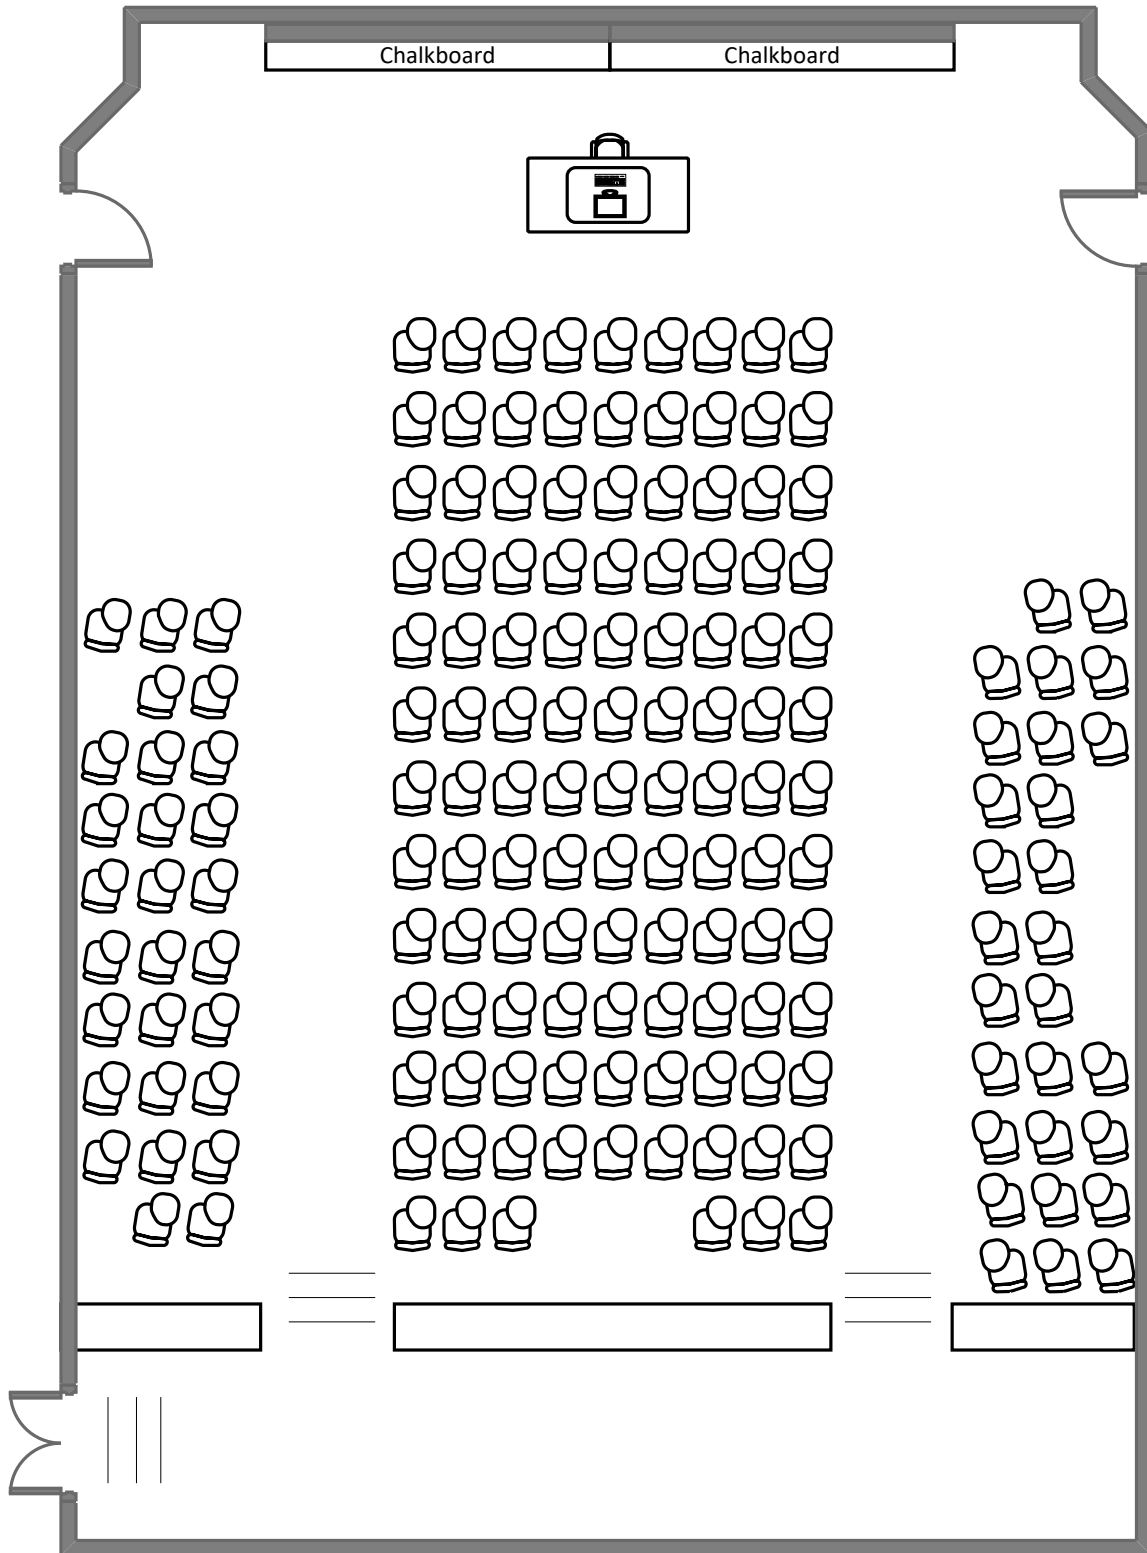

Brown Hall

118

Total Student Seating: 176