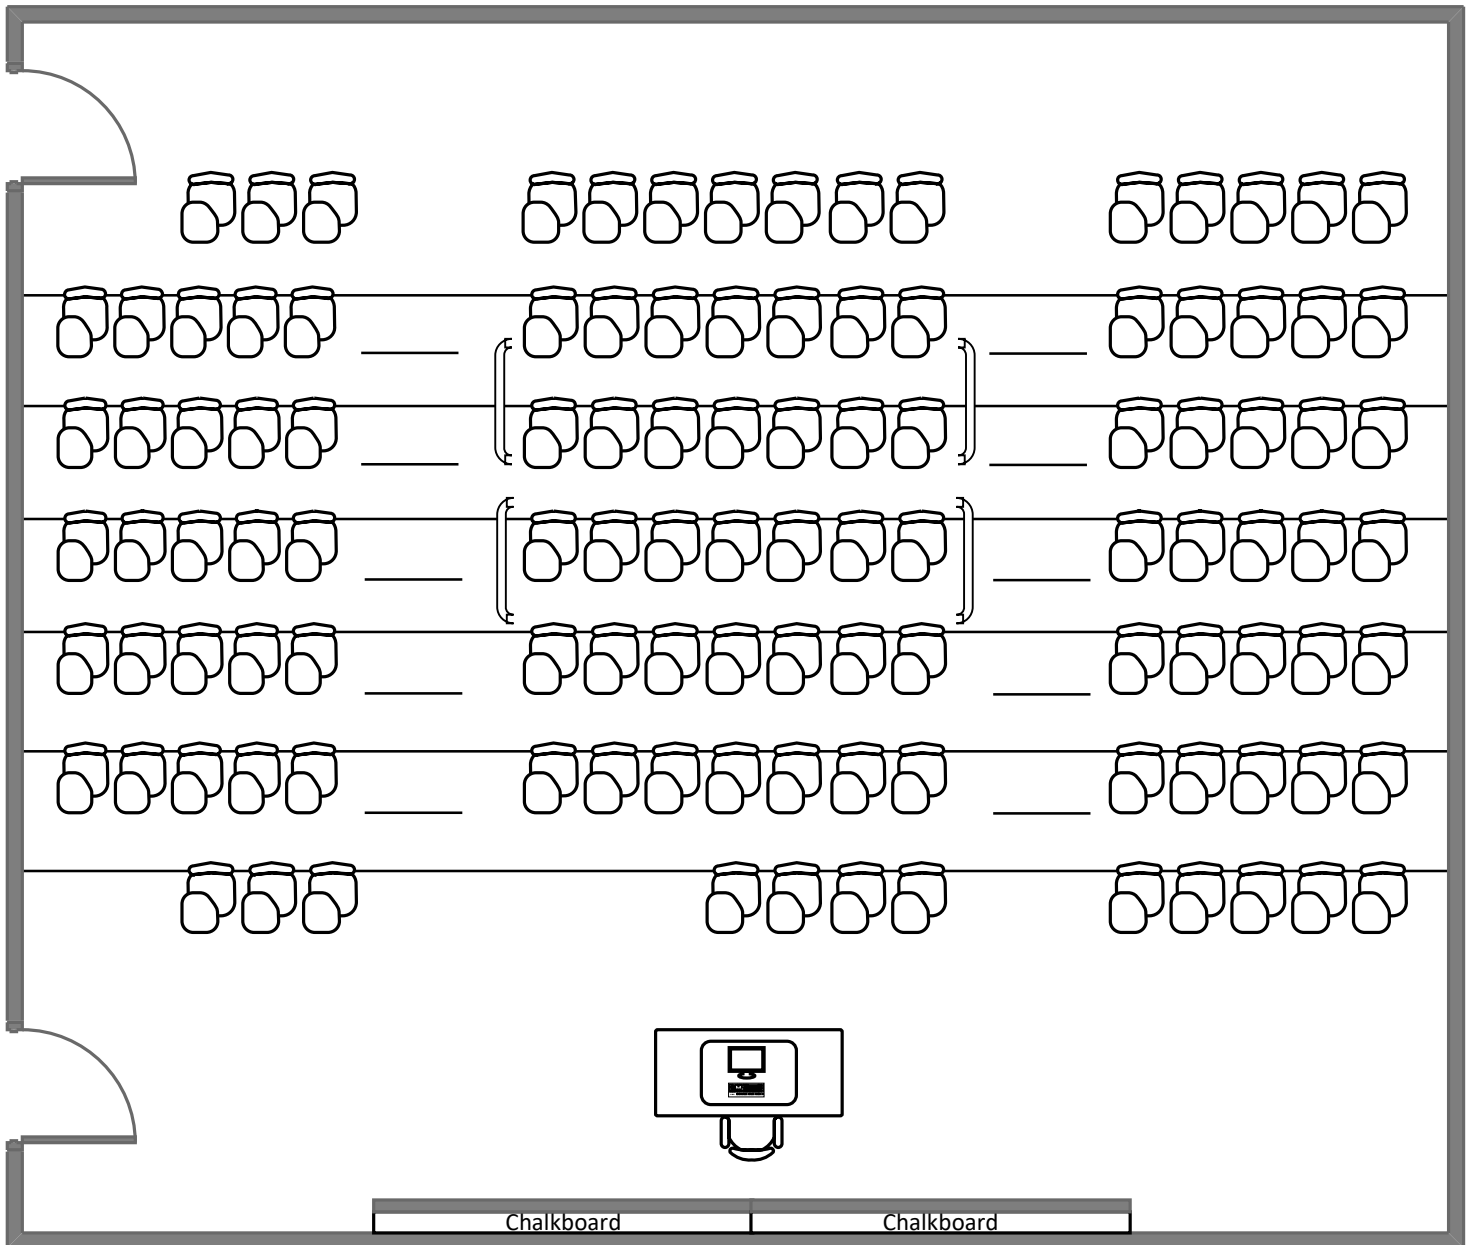

Busch Hall 100

Total Student Seating: 118