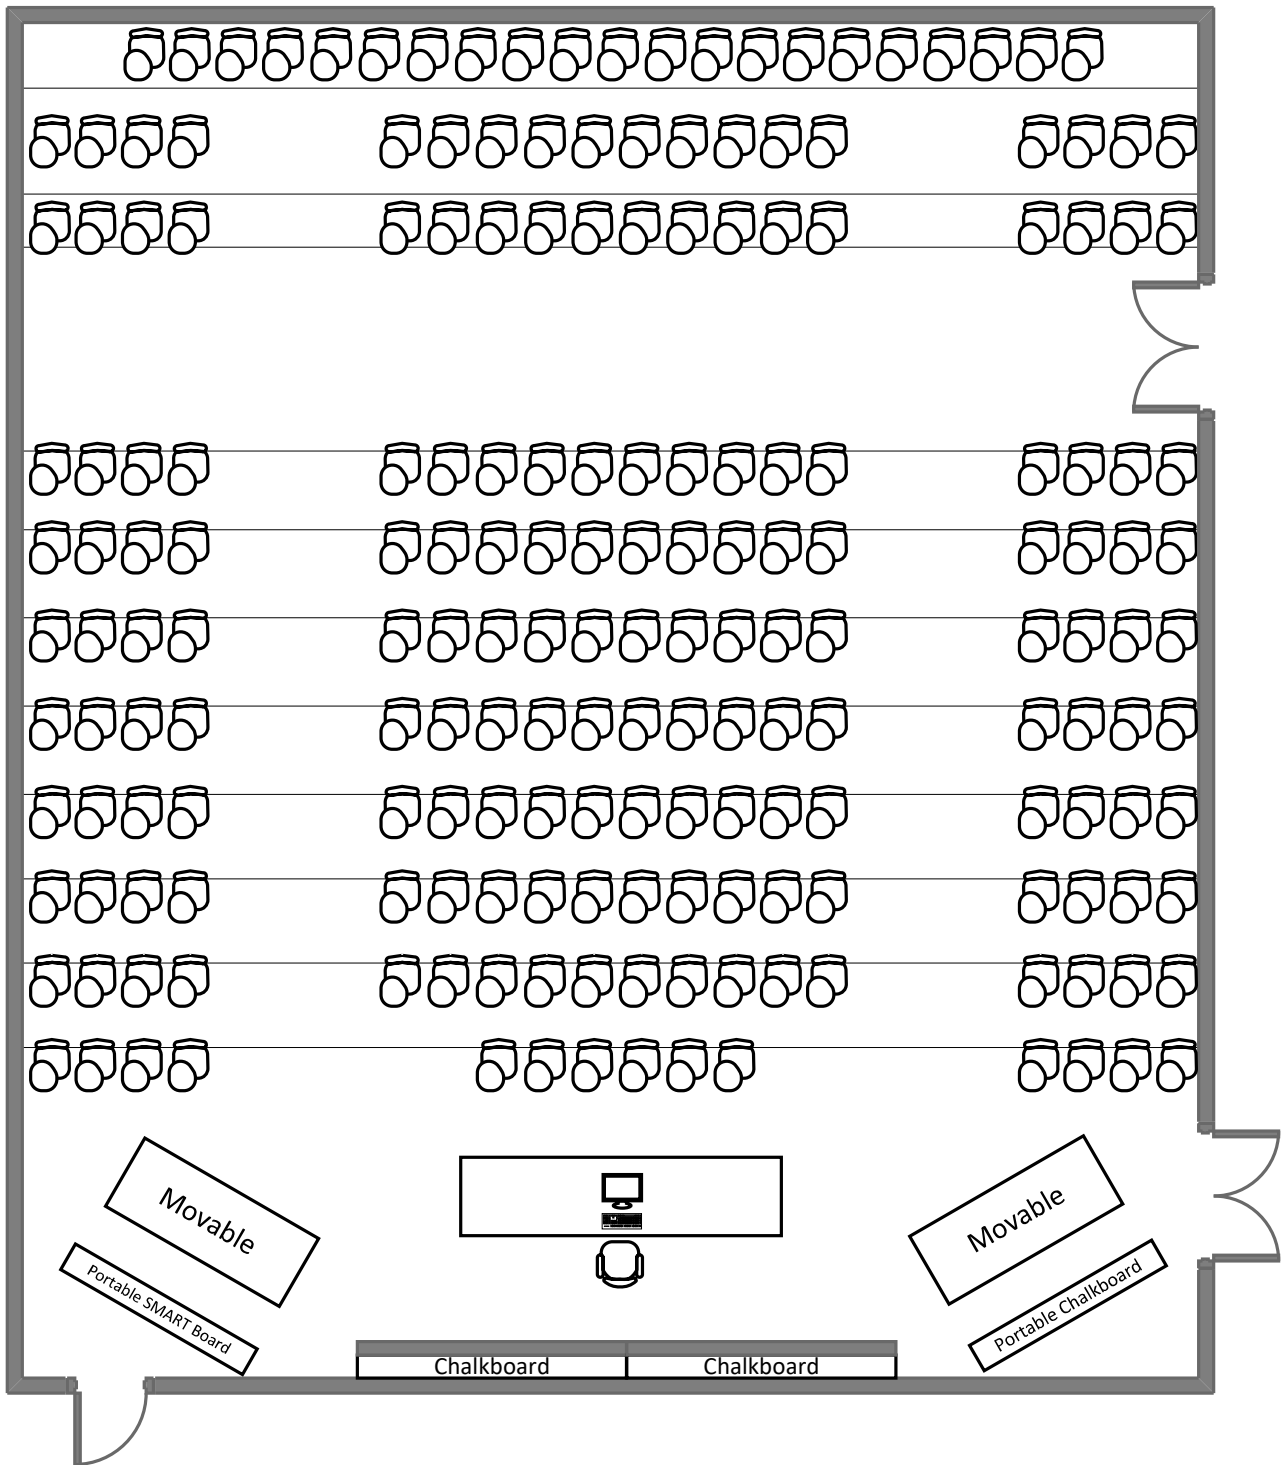

Crow Hall 201

Total Student Seating: 192