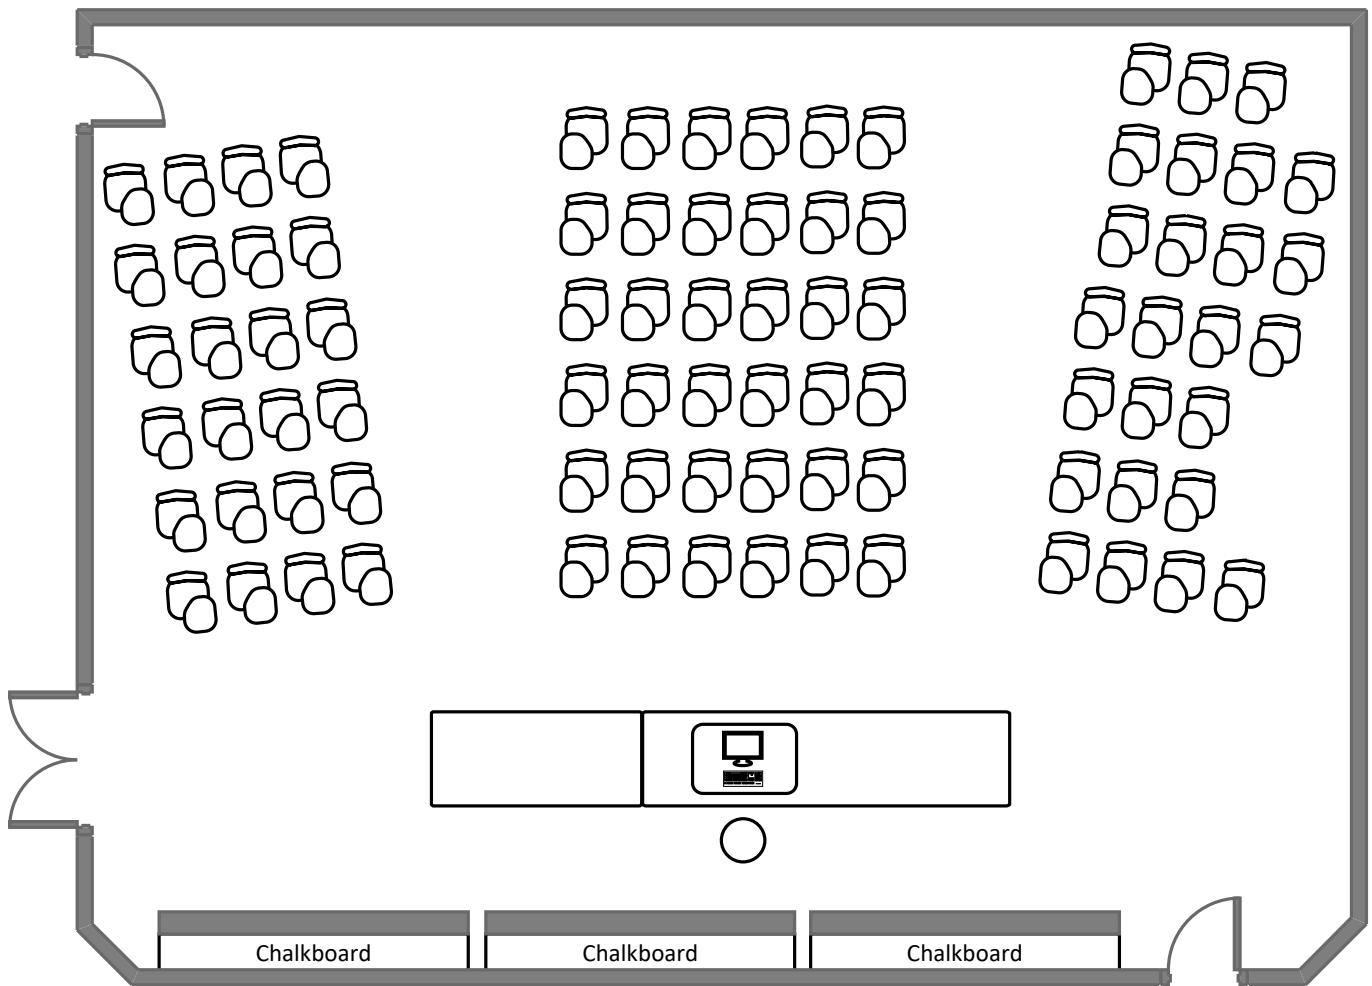

Crow Hall 204

Total Student Seating: 87