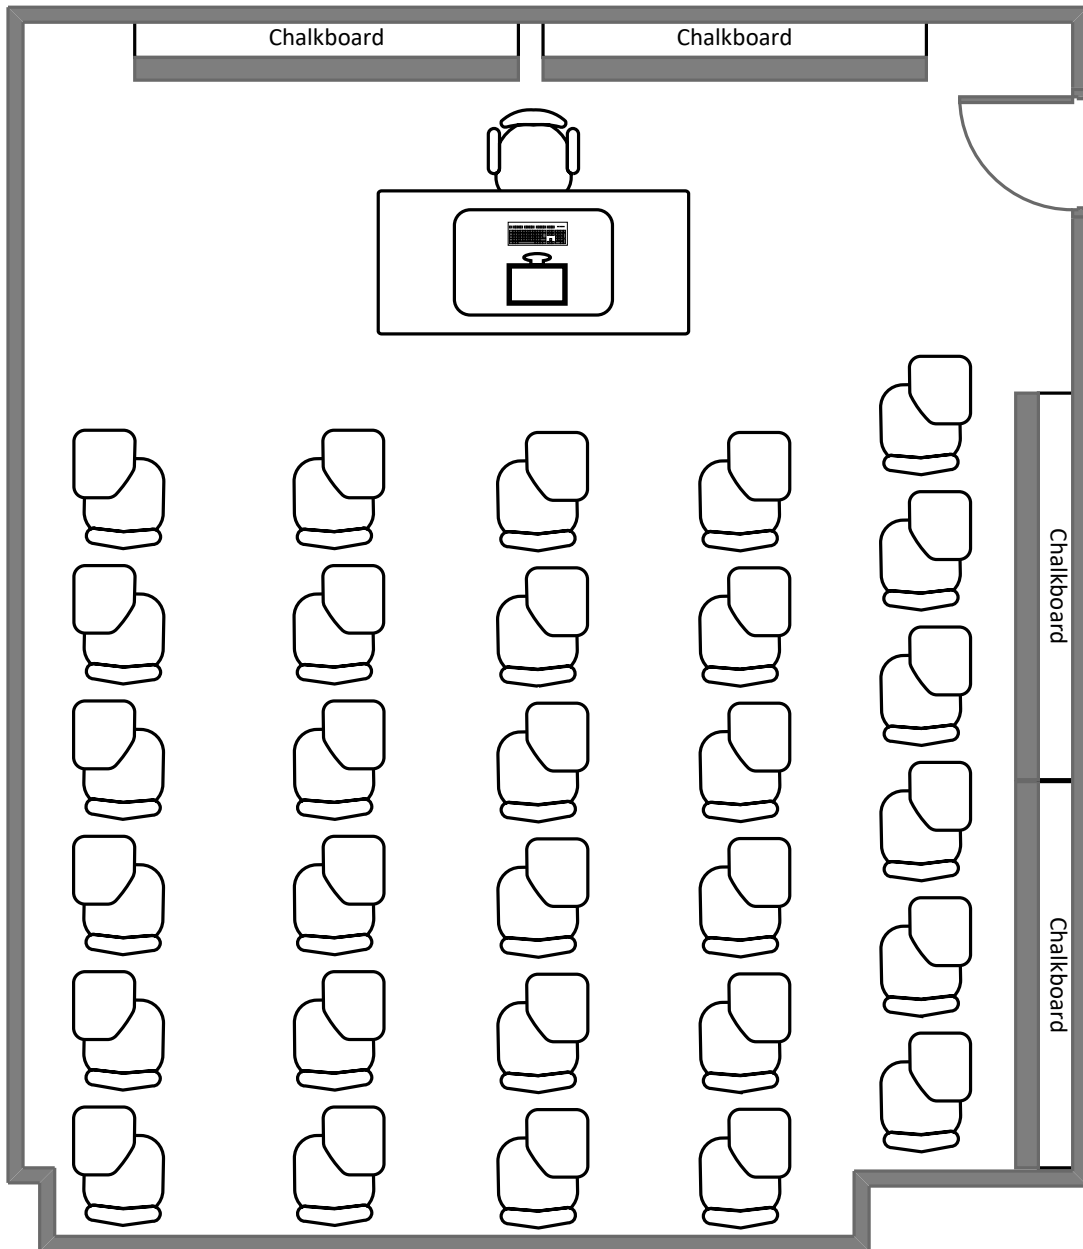

Crow Hall 205

Total Student Seating: 30