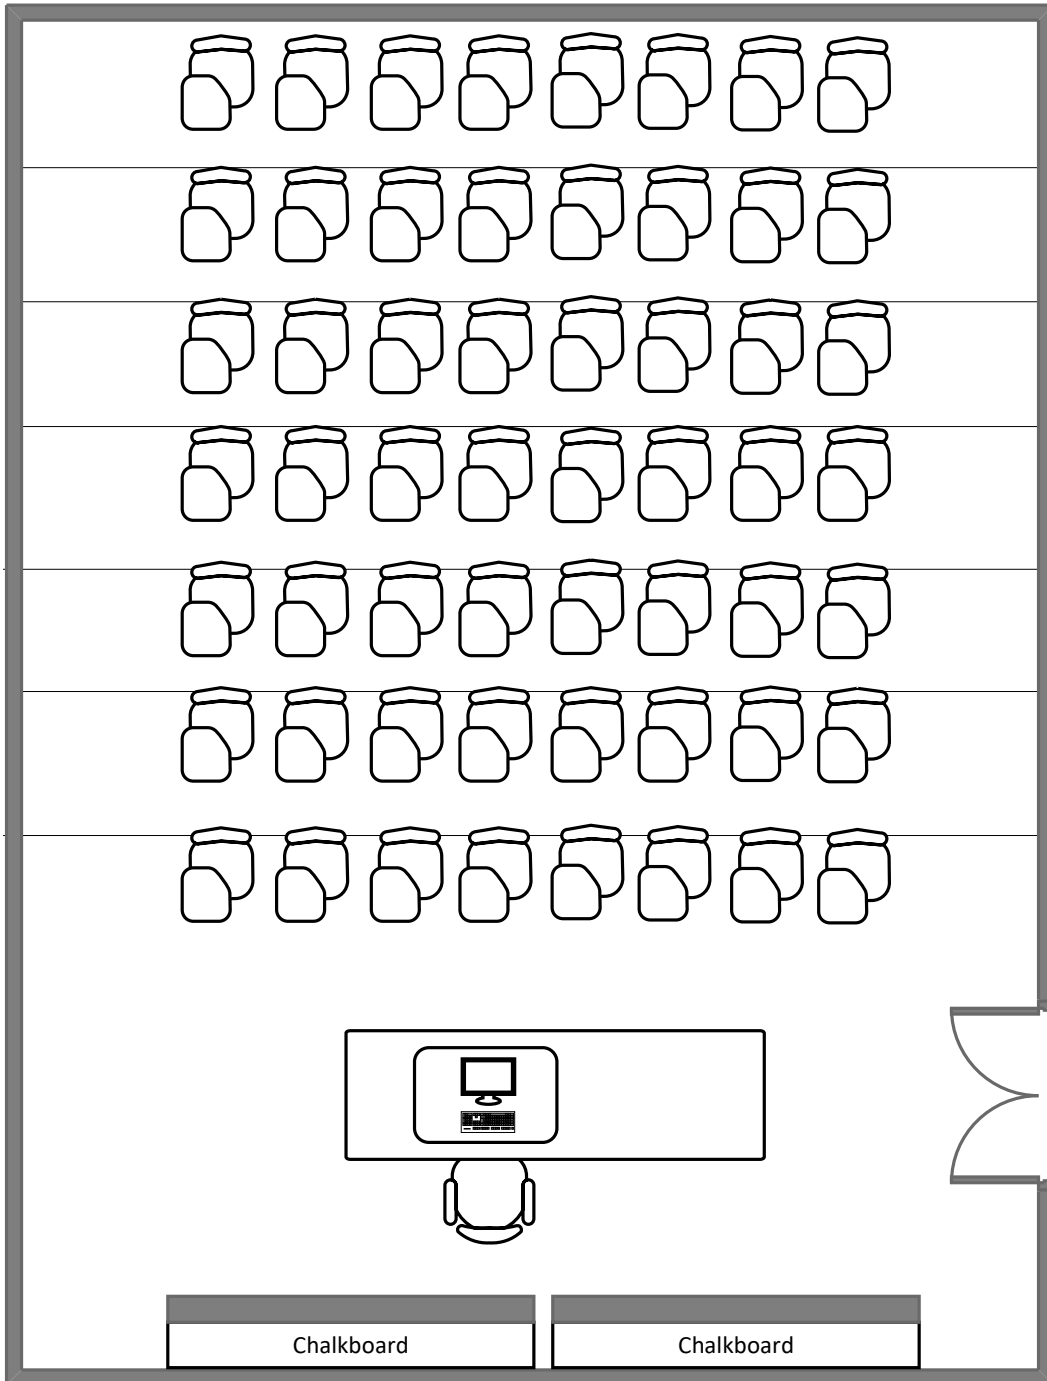

# Crow Hall 206

Total Student Seating: 56