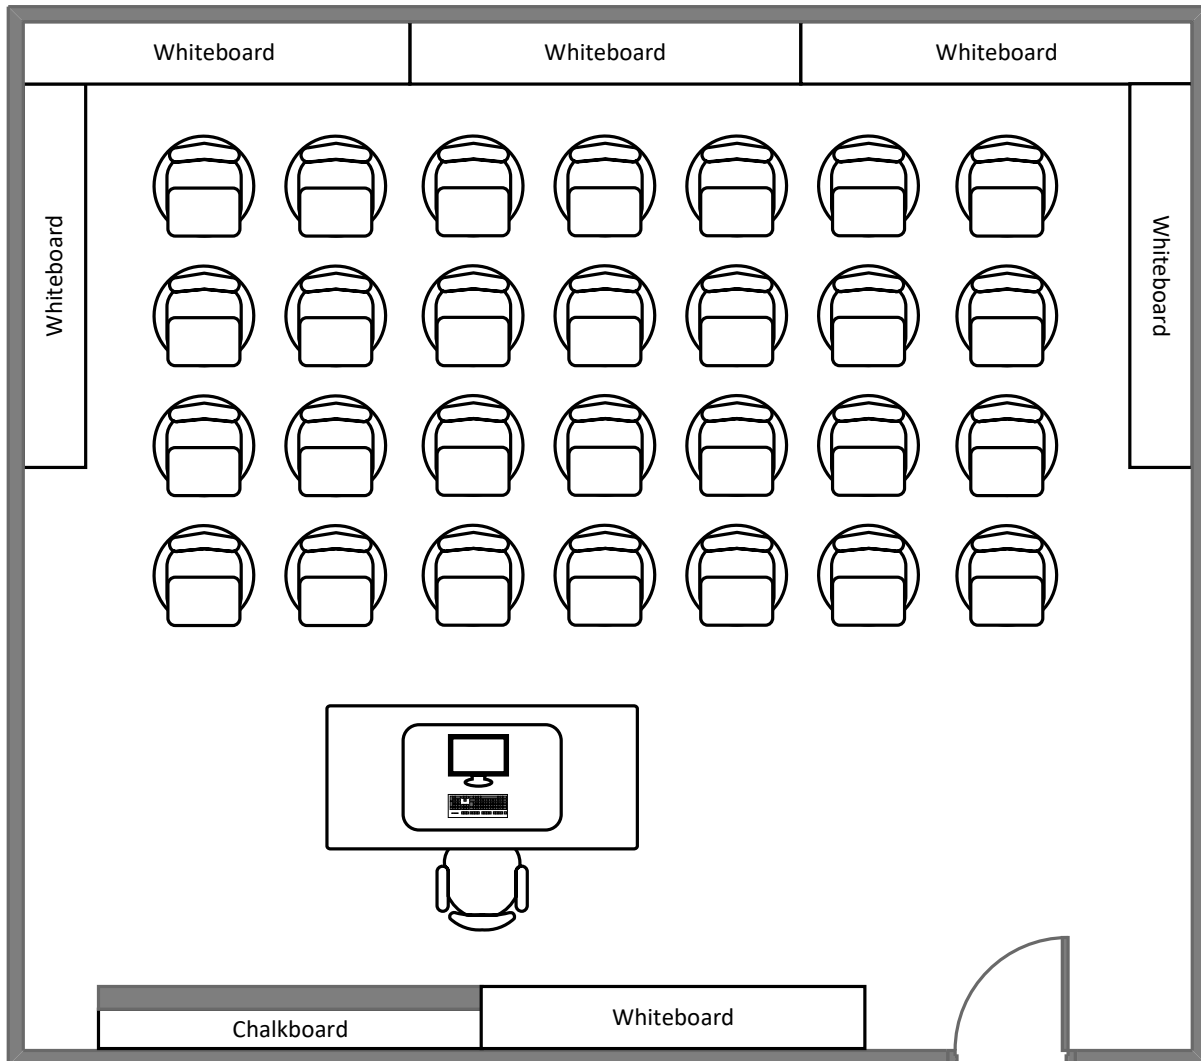

Duncker Hall

1

Total Student Seating: 28