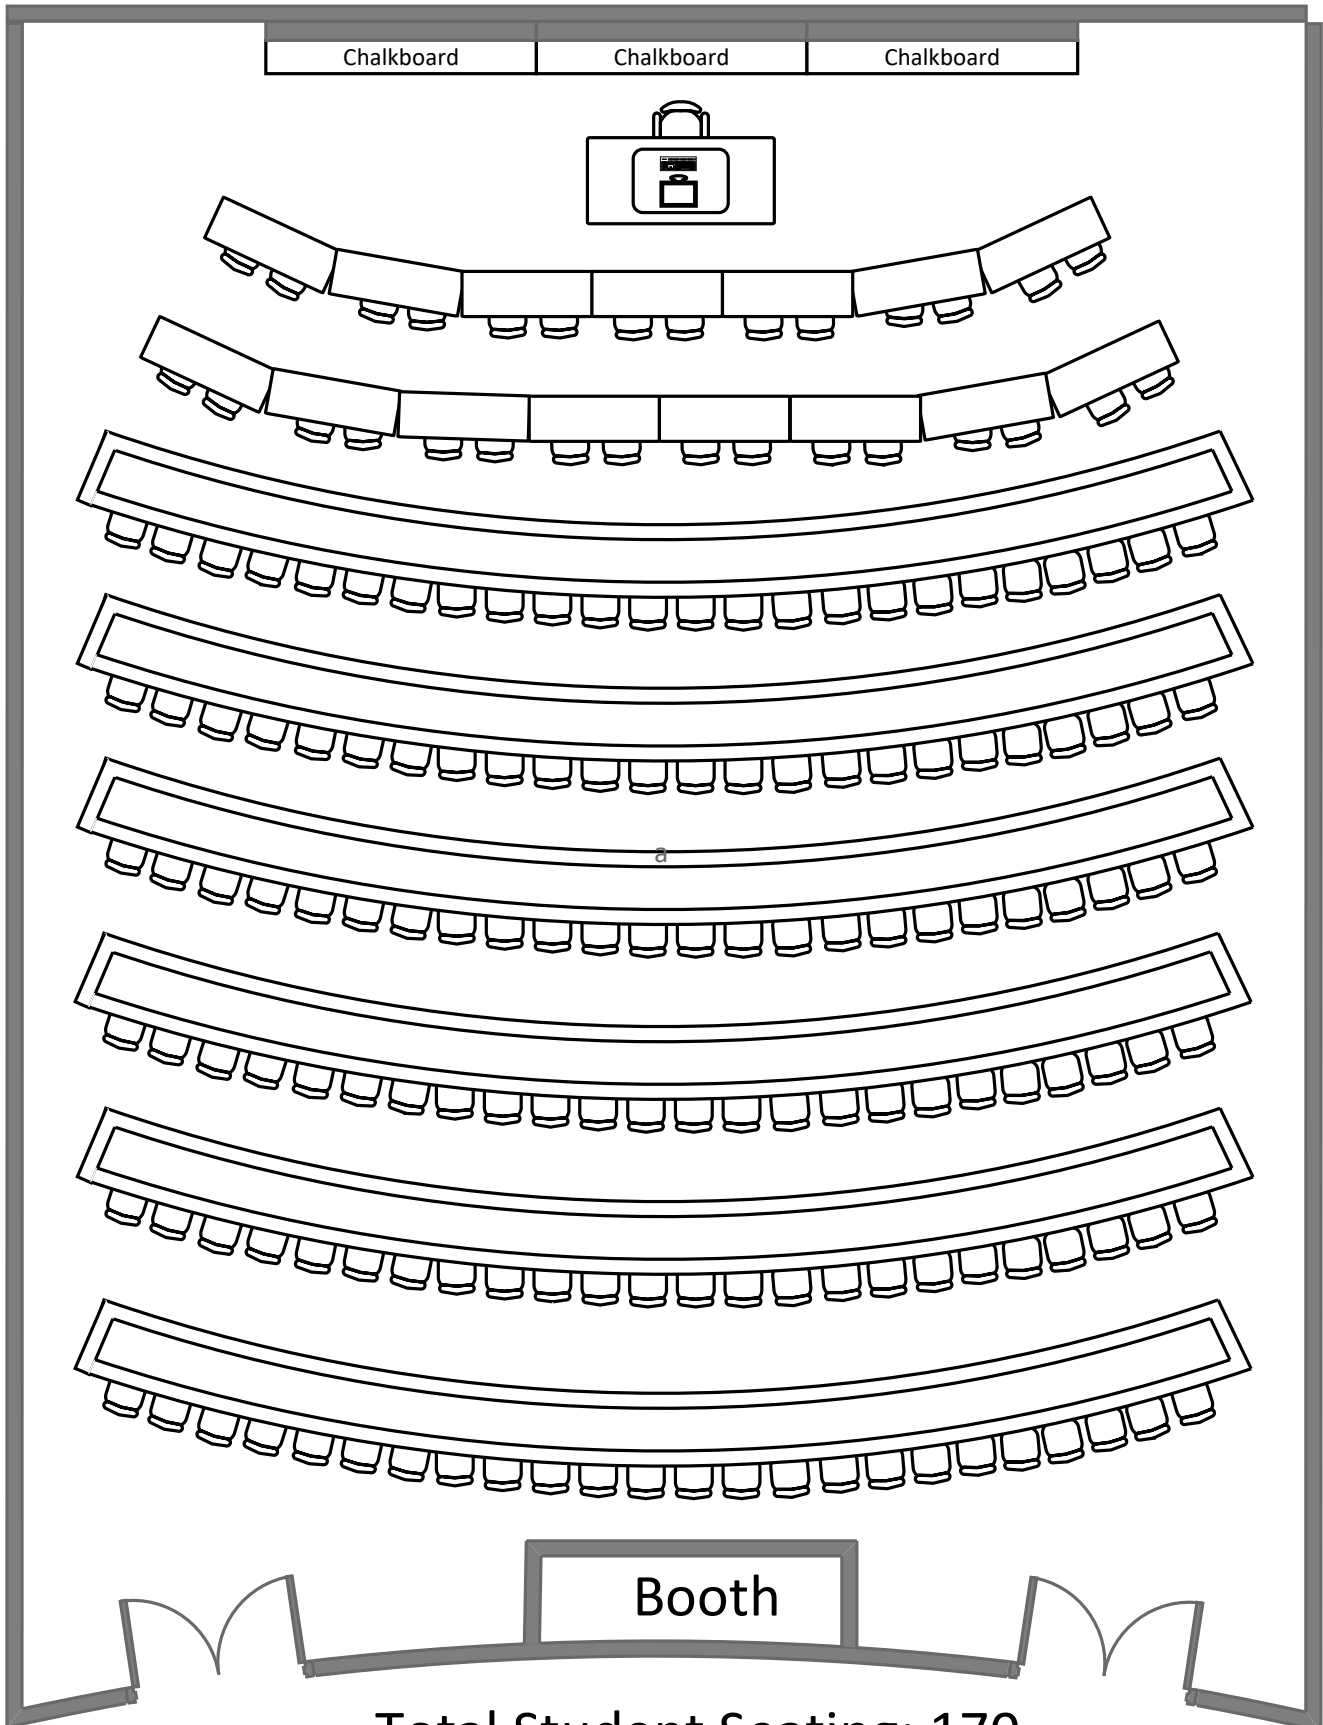

Hillman Hall

60

Total Student Seating: 170