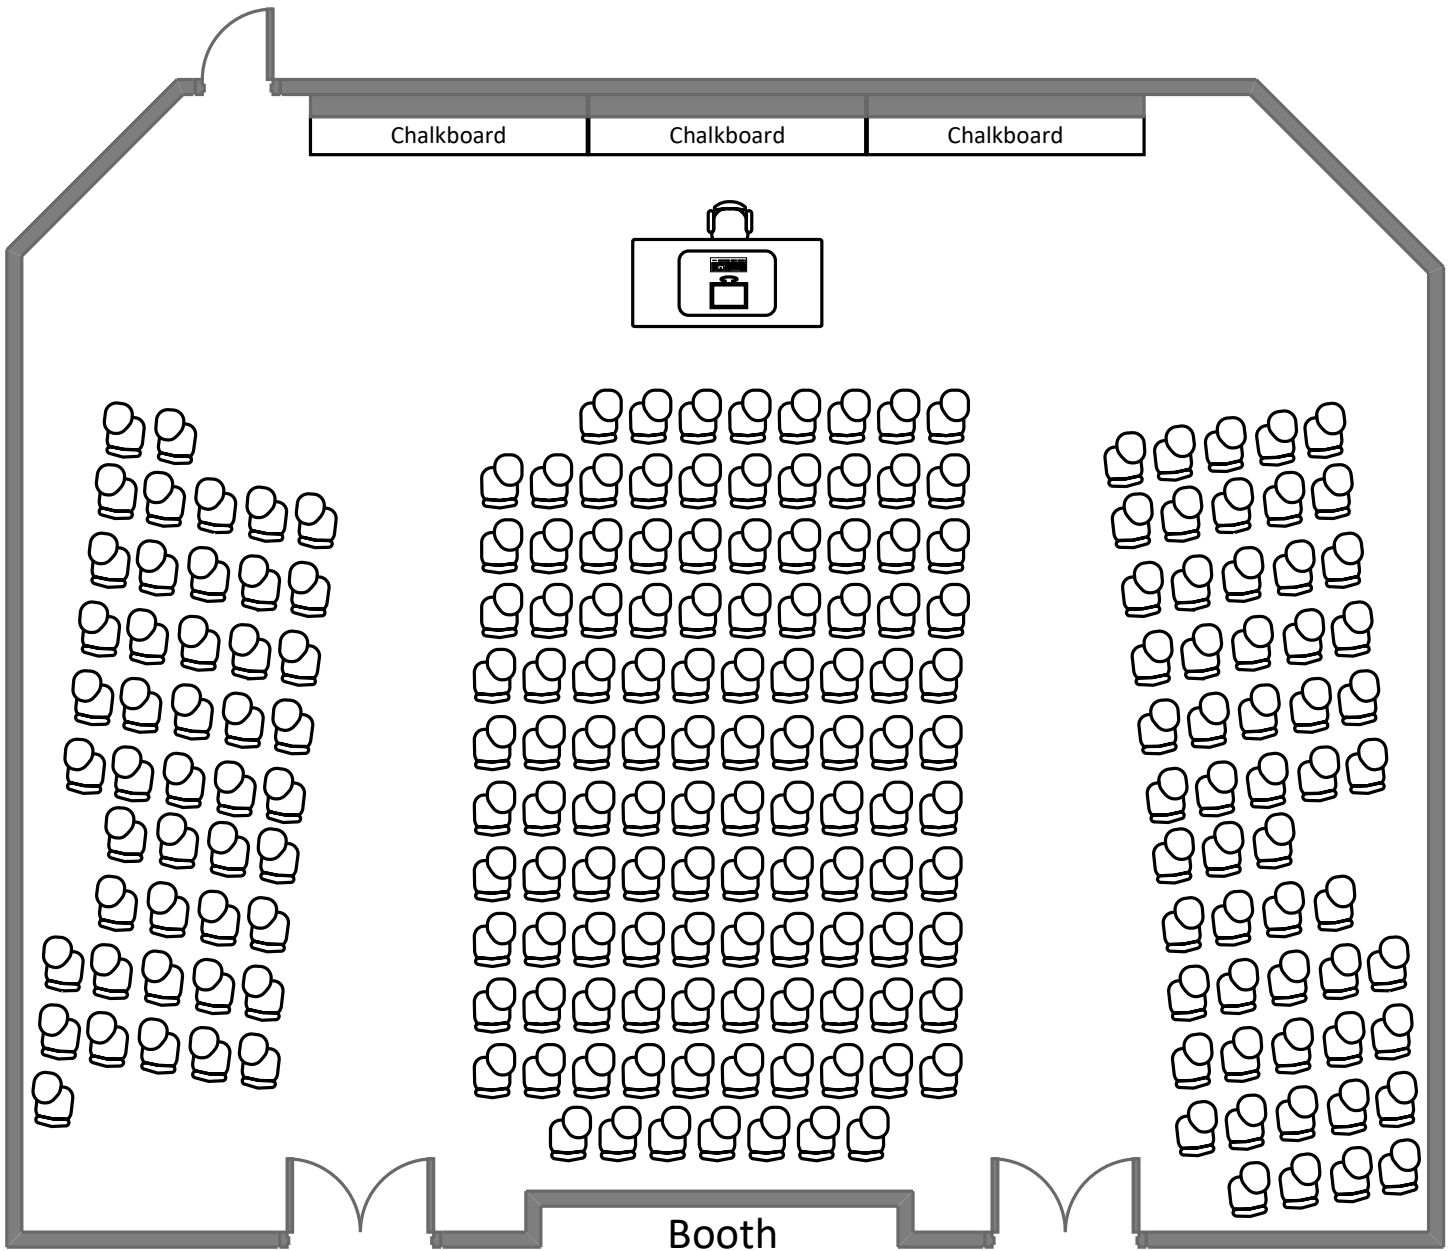

# Hillman Hall

## 70

Total Student Seating: 207