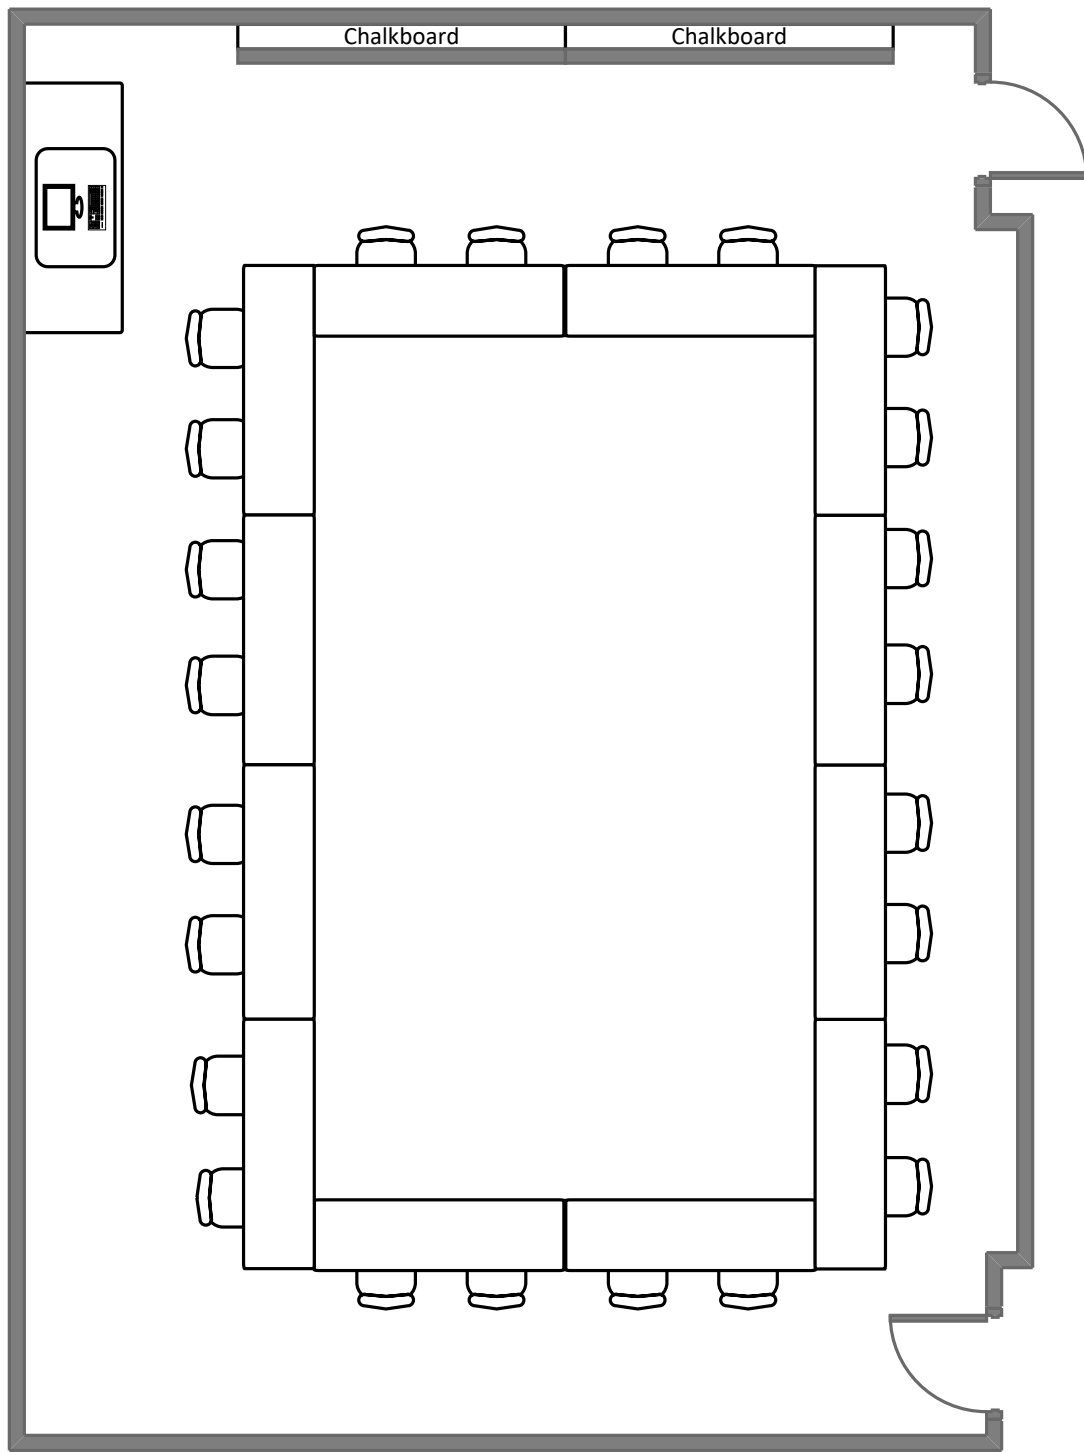

# Lopata House

## 11

Total Student Seating: 24