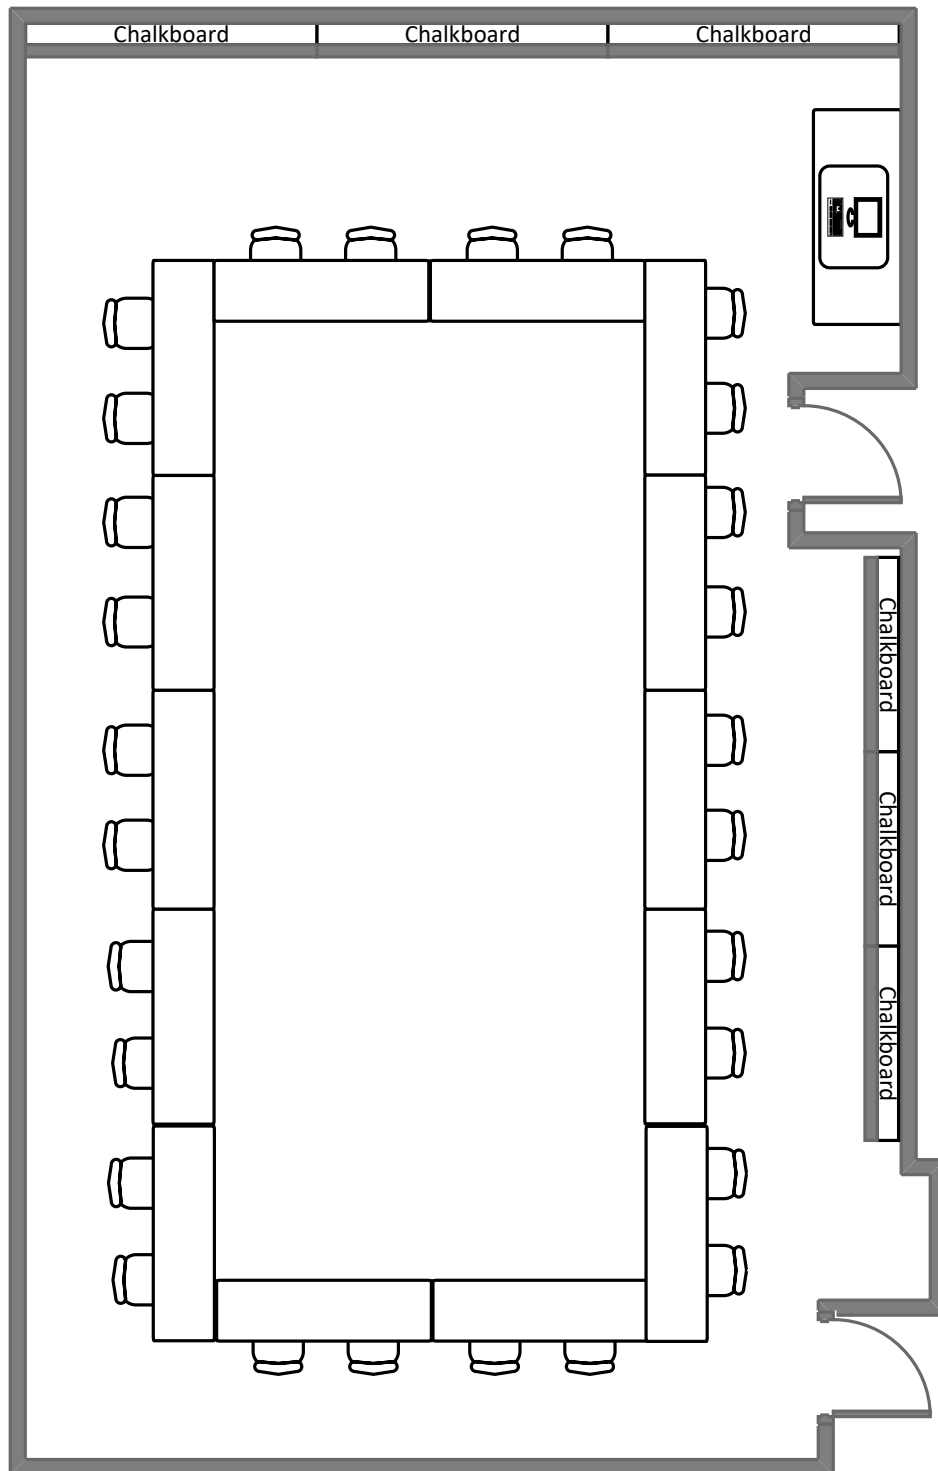

Lopata House

16

Total Student Seating: 29