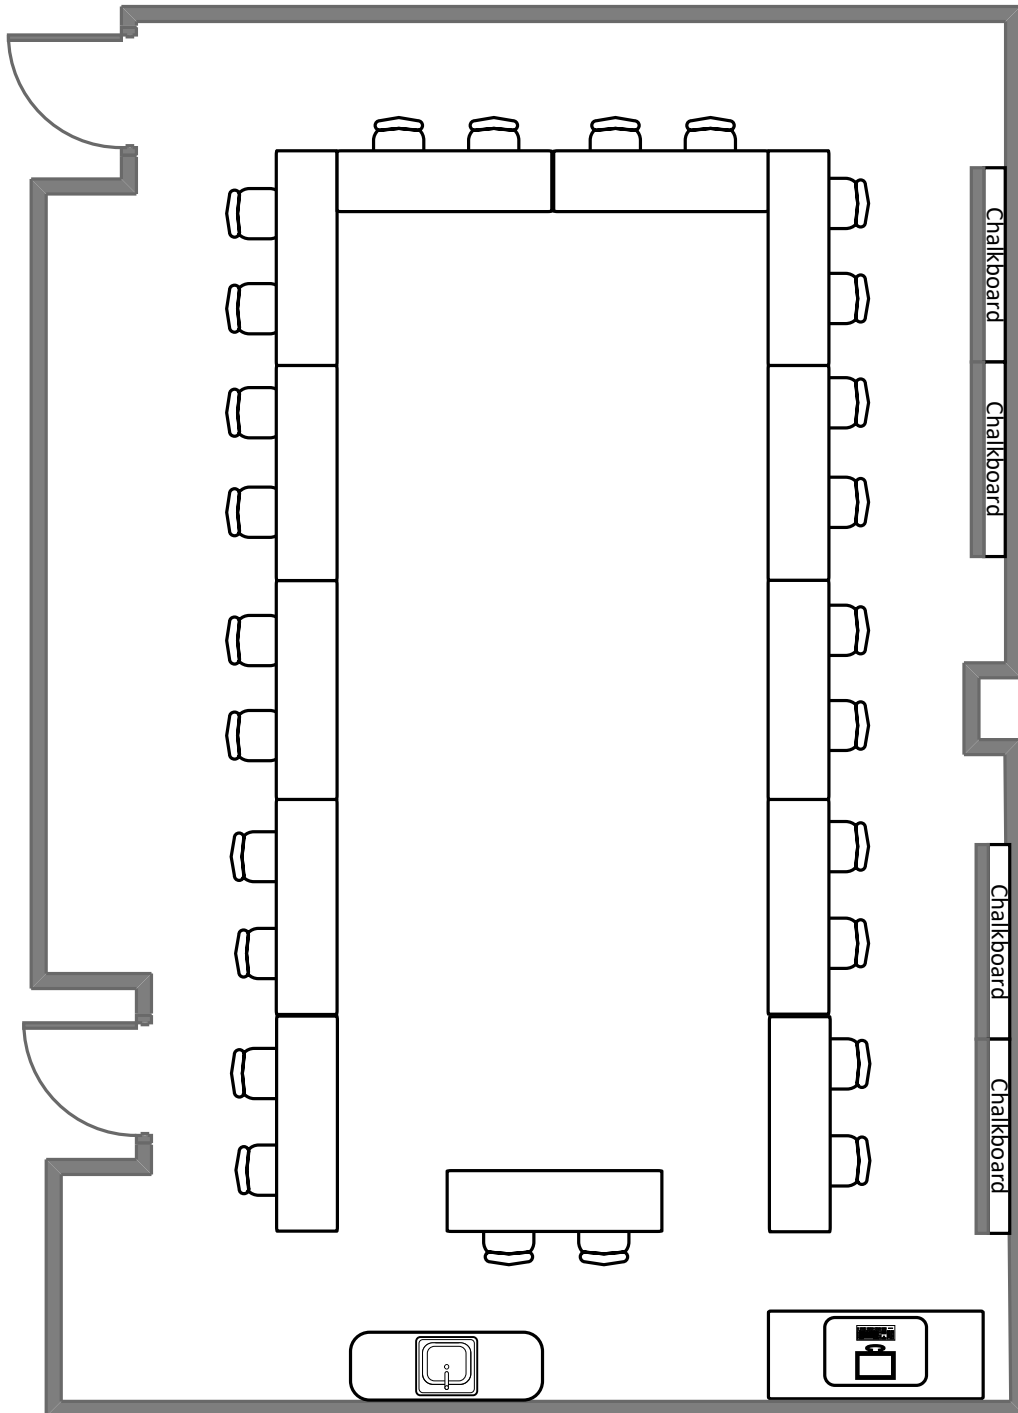

# Lopata House

## 21

Total Student Seating: 28