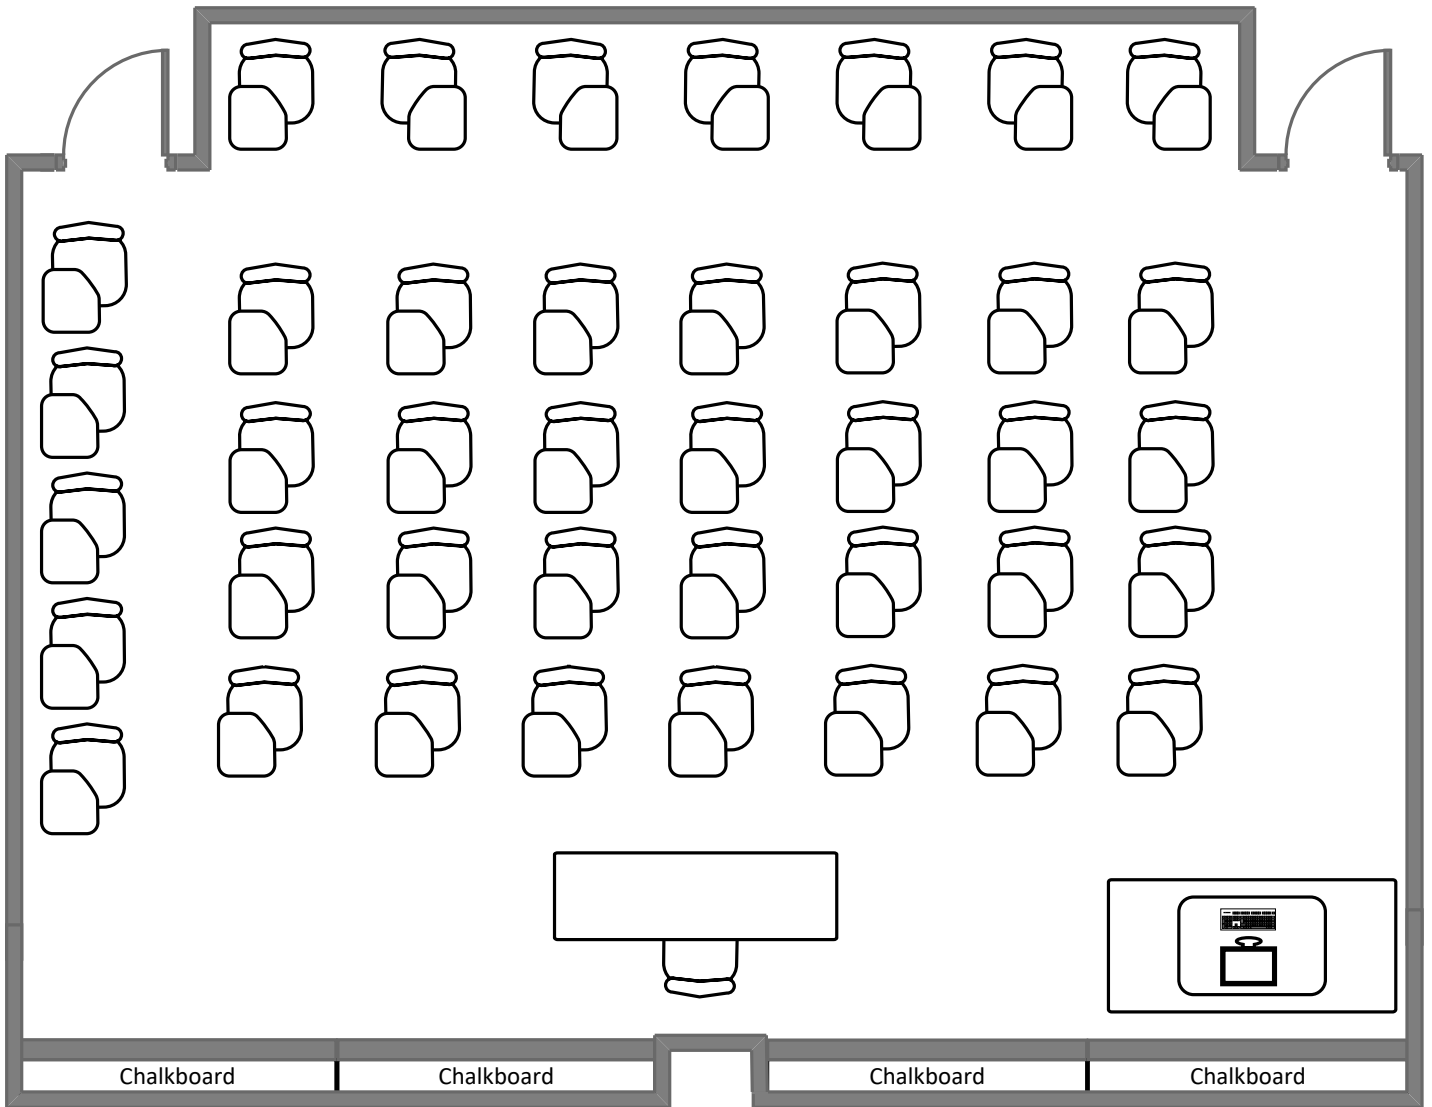

Lopata House

22

Total Student Seating: 40