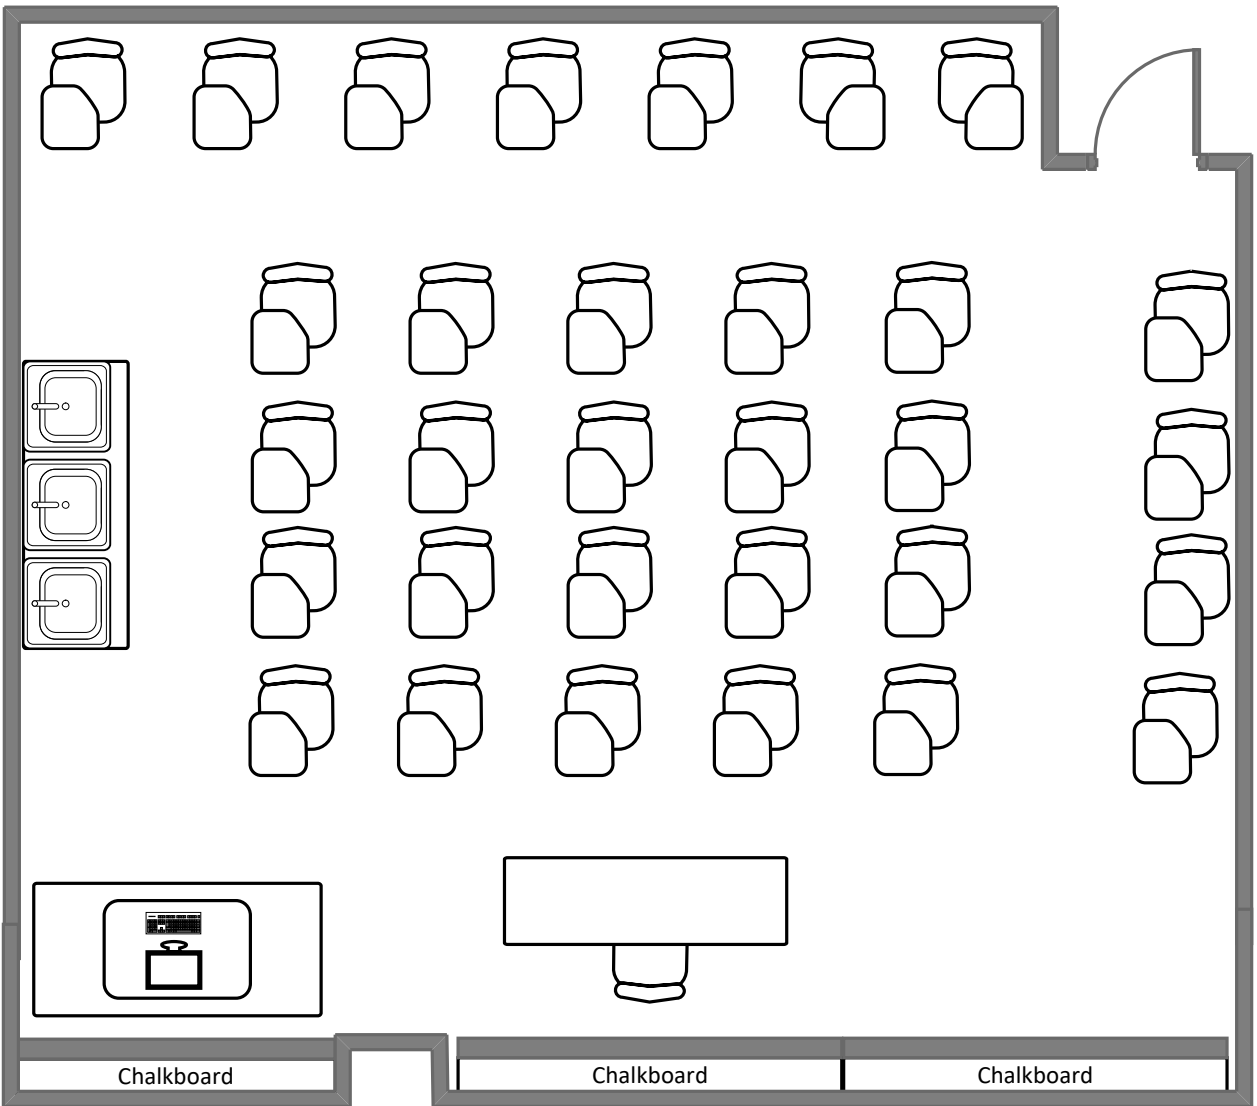

Lopata House

23

Total Student Seating: 30