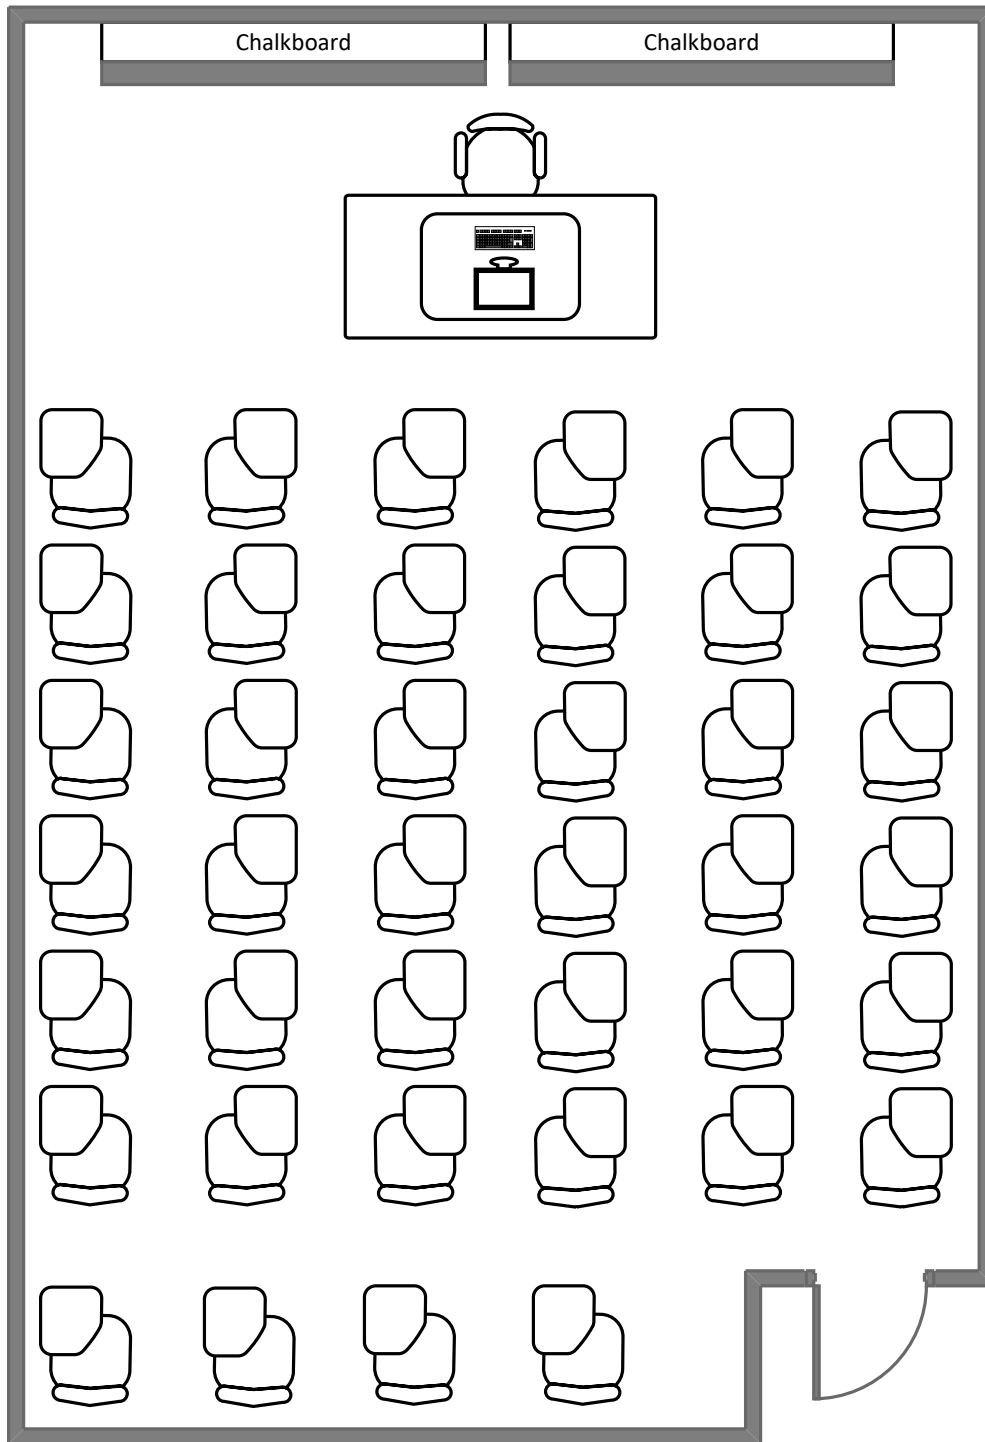

Louderman Hall 461

Total Student Seating: 40