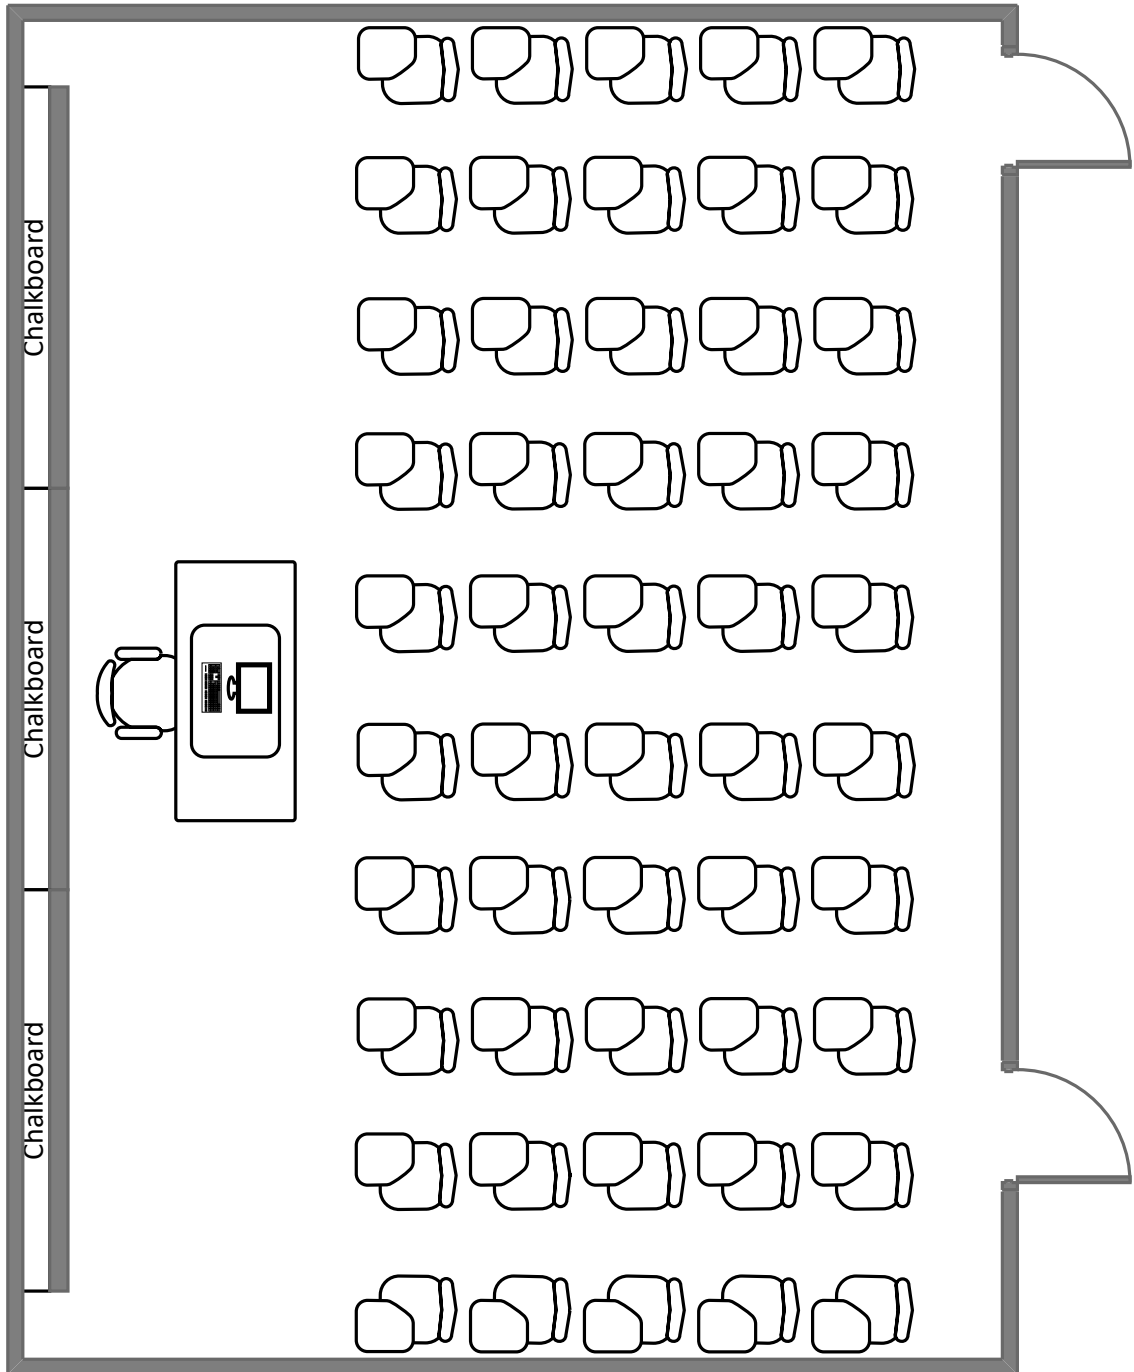

Mallinckrodt Hall 302

Total Student Seating: 50