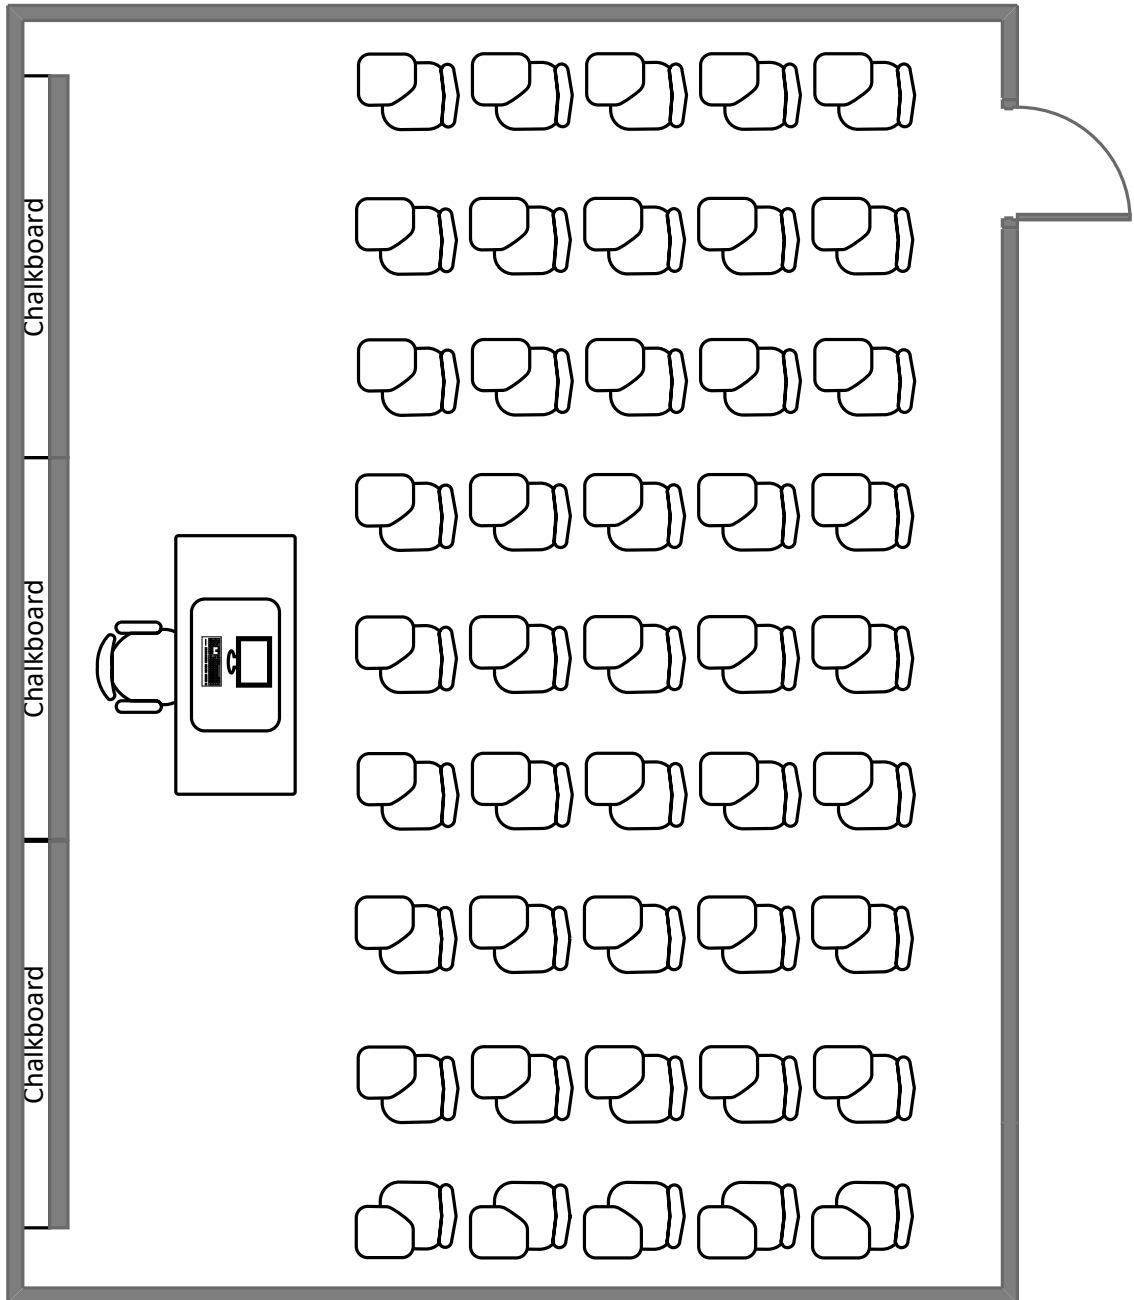

Mallinckrodt Hall 303

Total Student Seating: 45