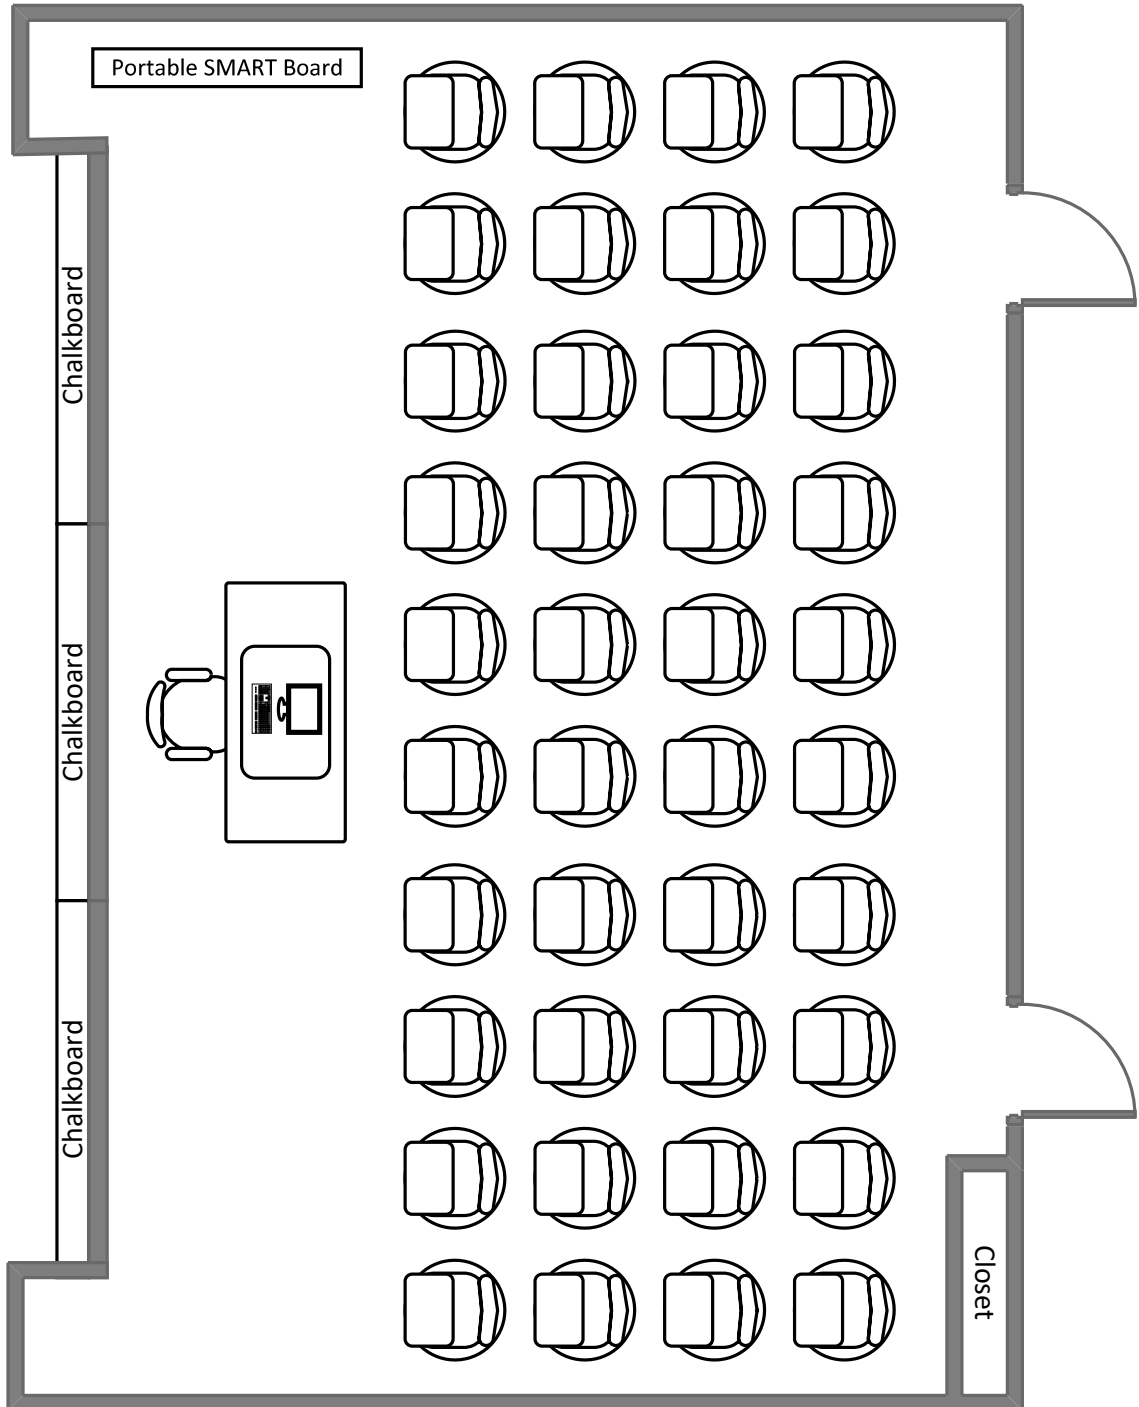

# Mallinckrodt Hall 305

Total Student Seating: 40