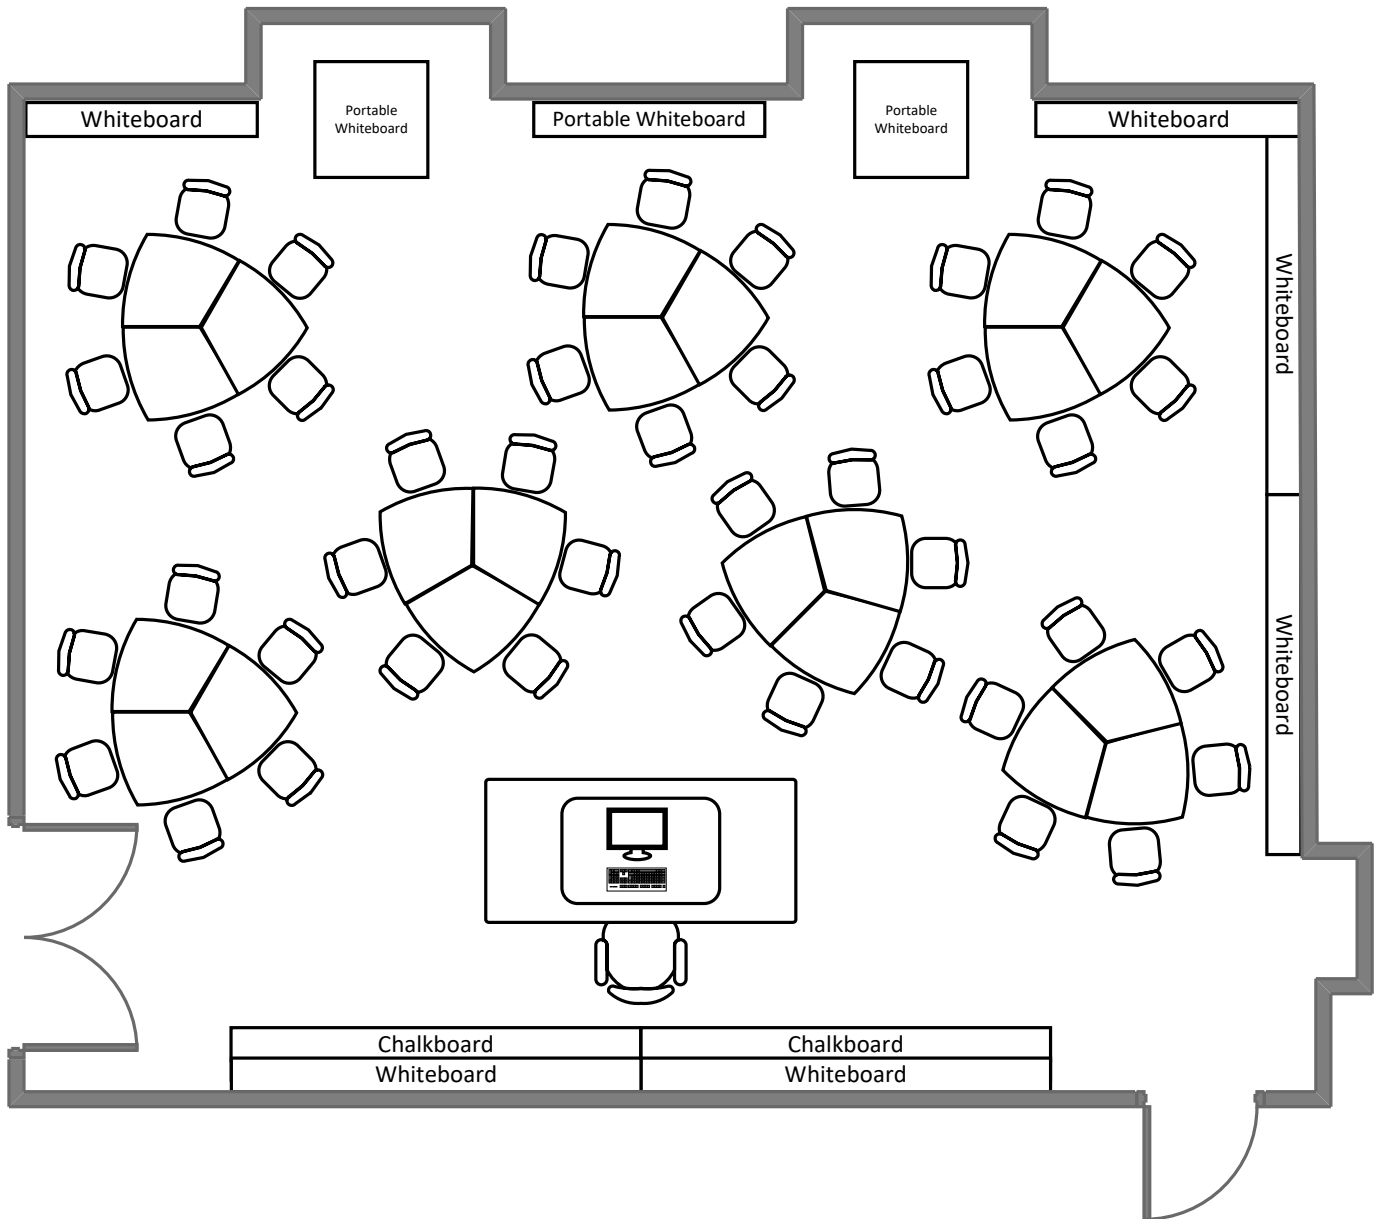

McDonnell Hall

362

Total Student Seating: 42