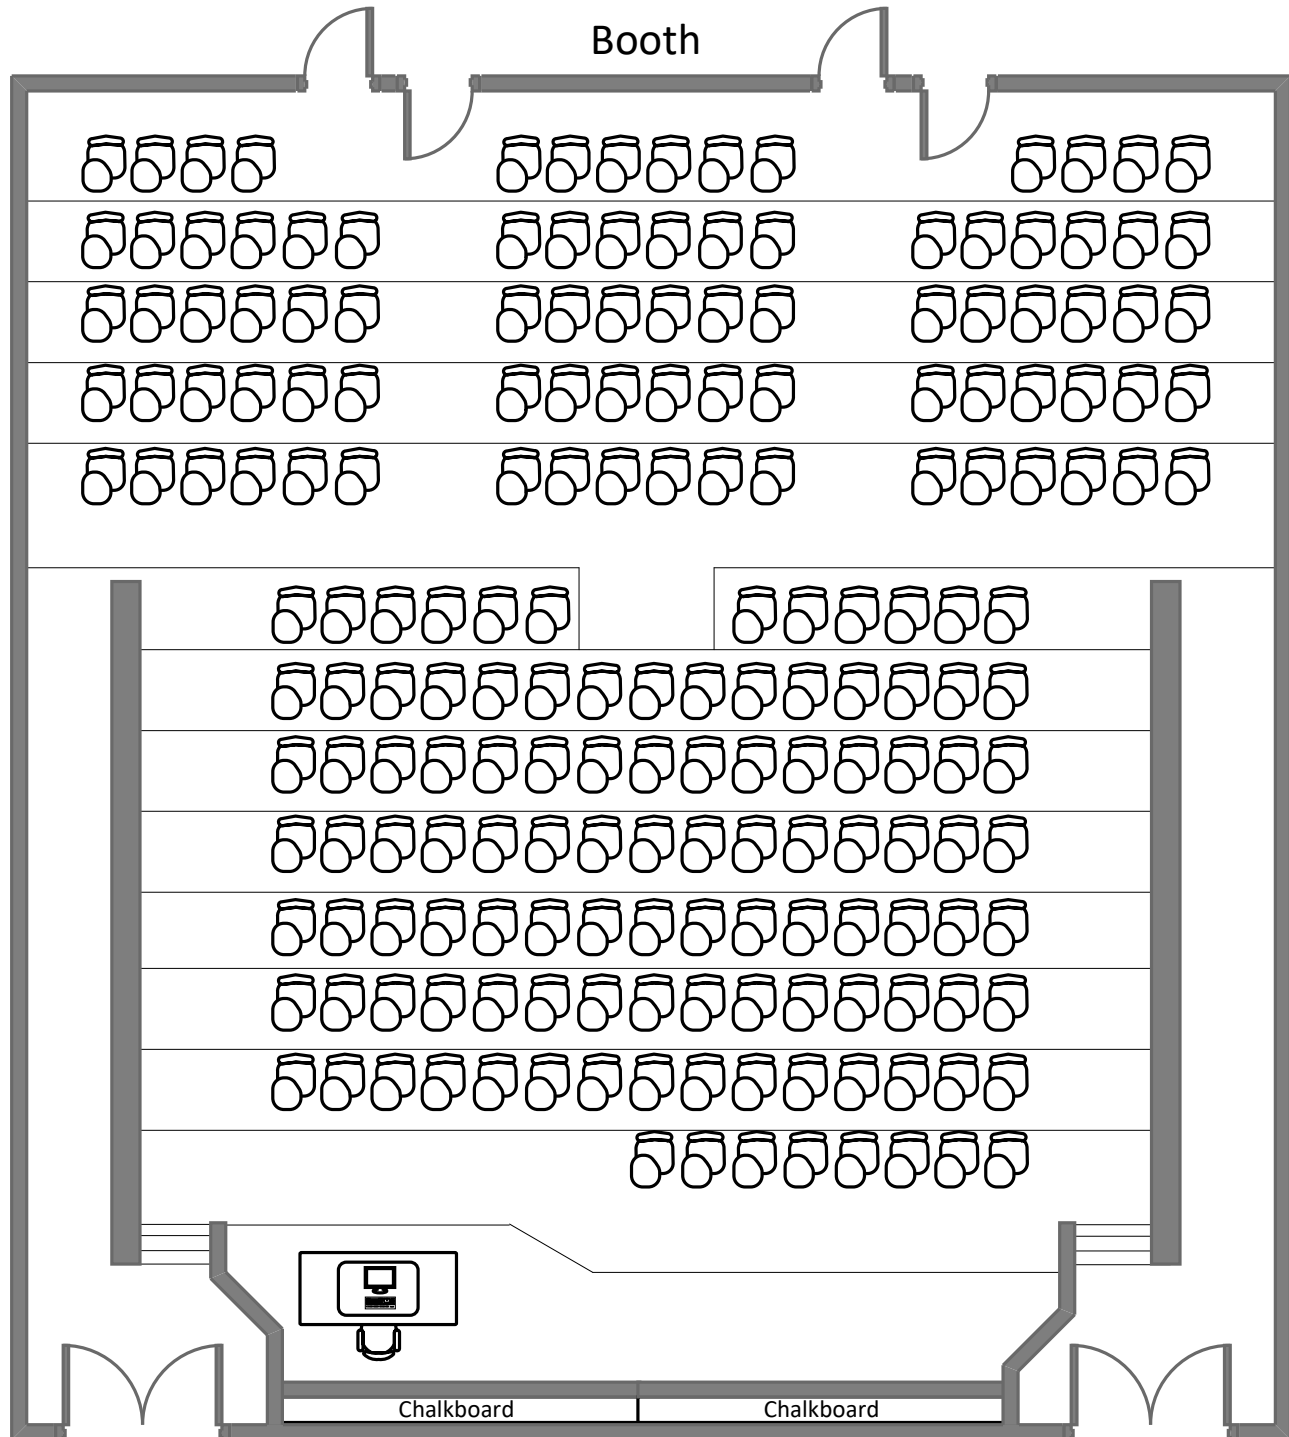

# Rebstock Hall 215

Total Student Seating: 195