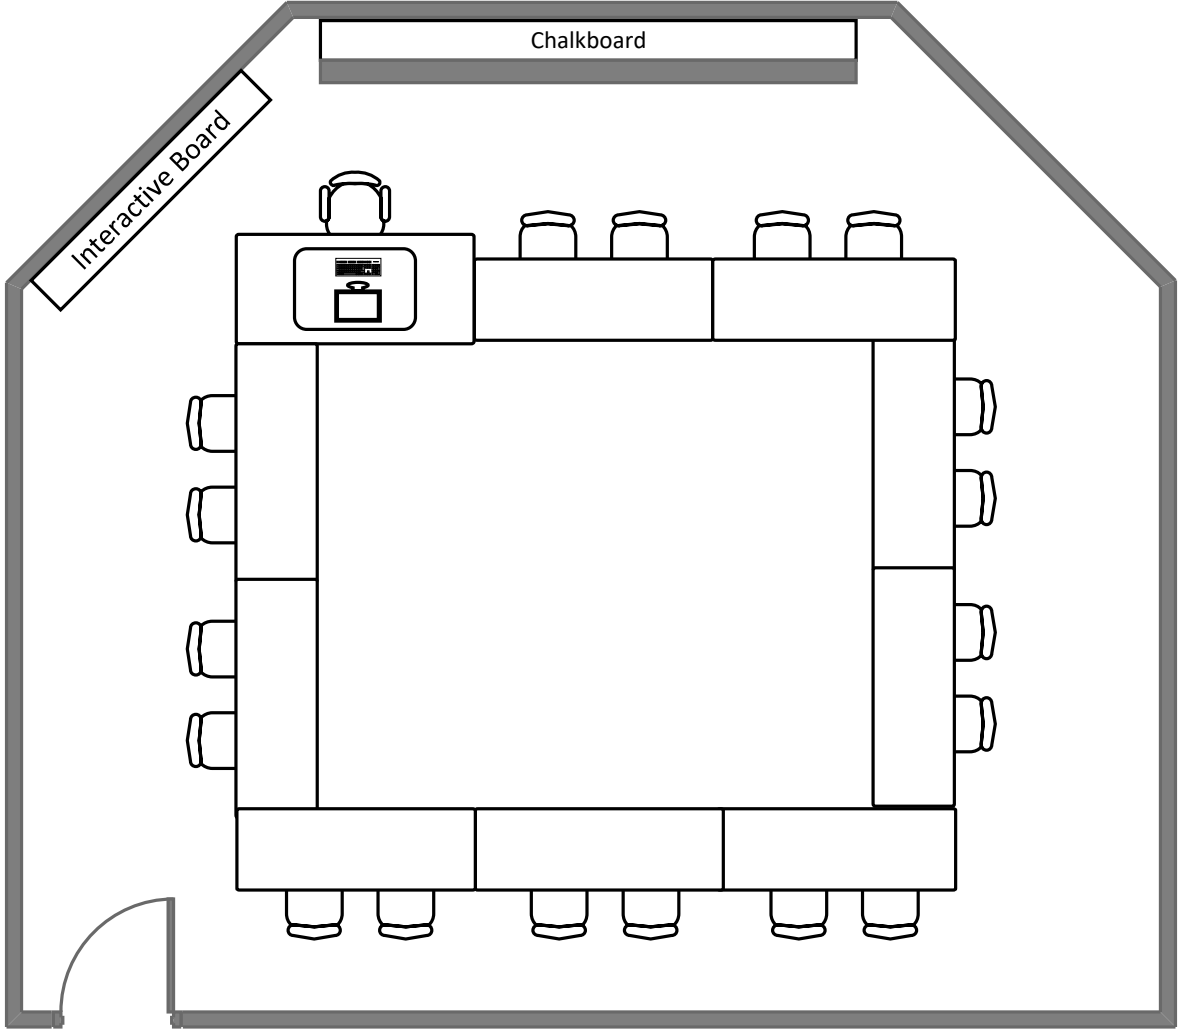

Ridgley Hall 107

Total Student Seating: 19