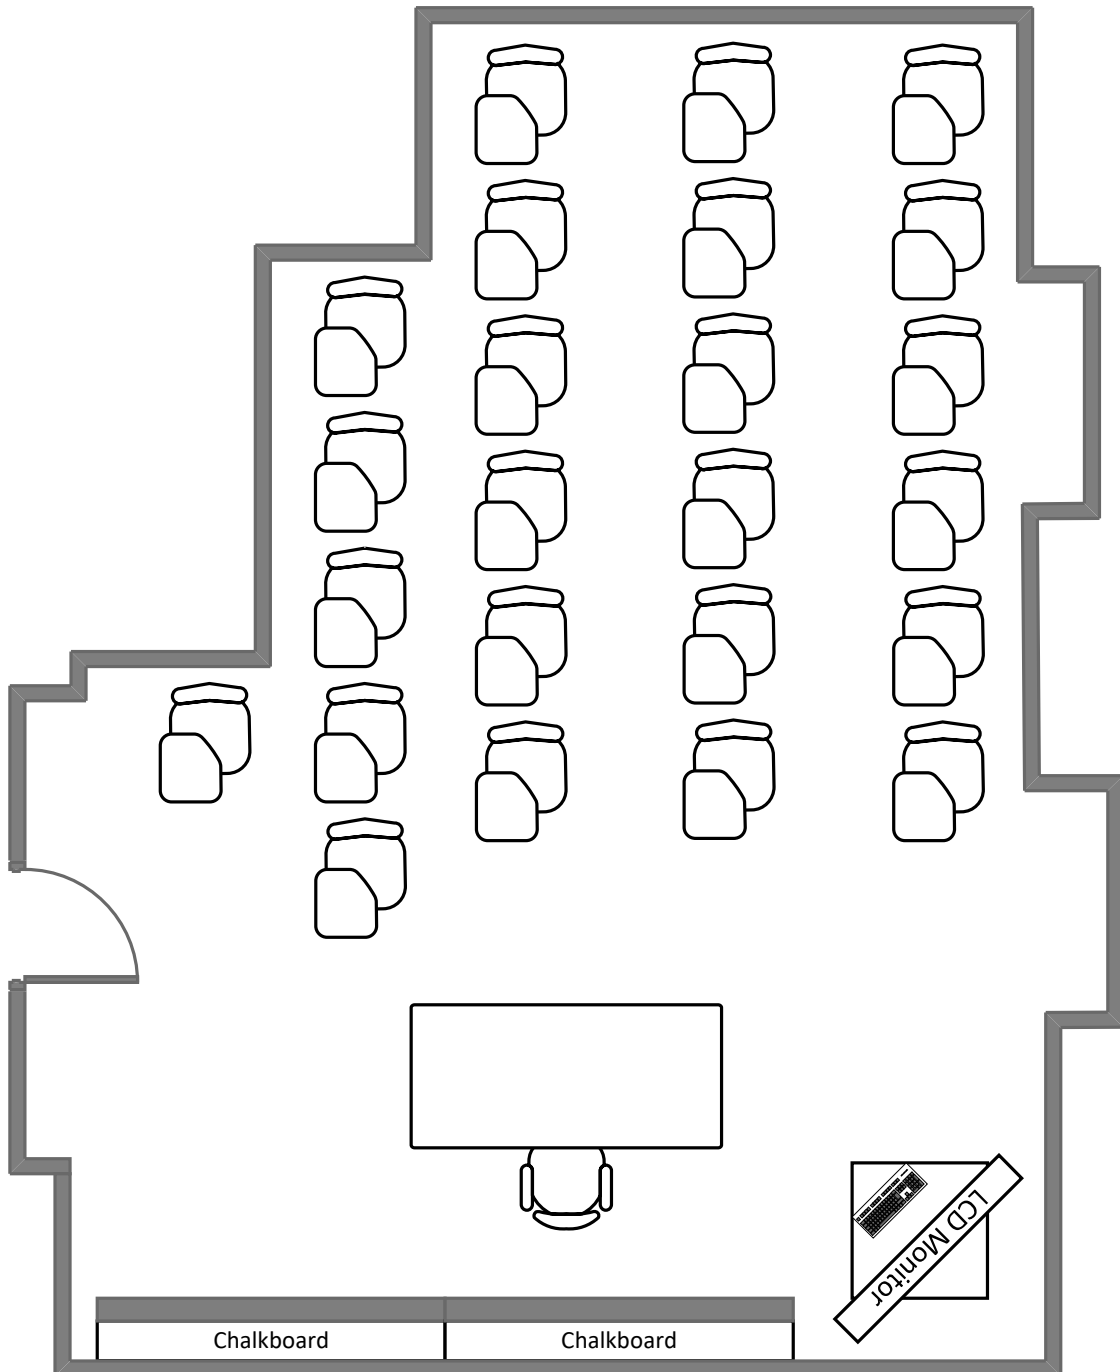

Ridgley Hall 122

Total Student Seating: 24