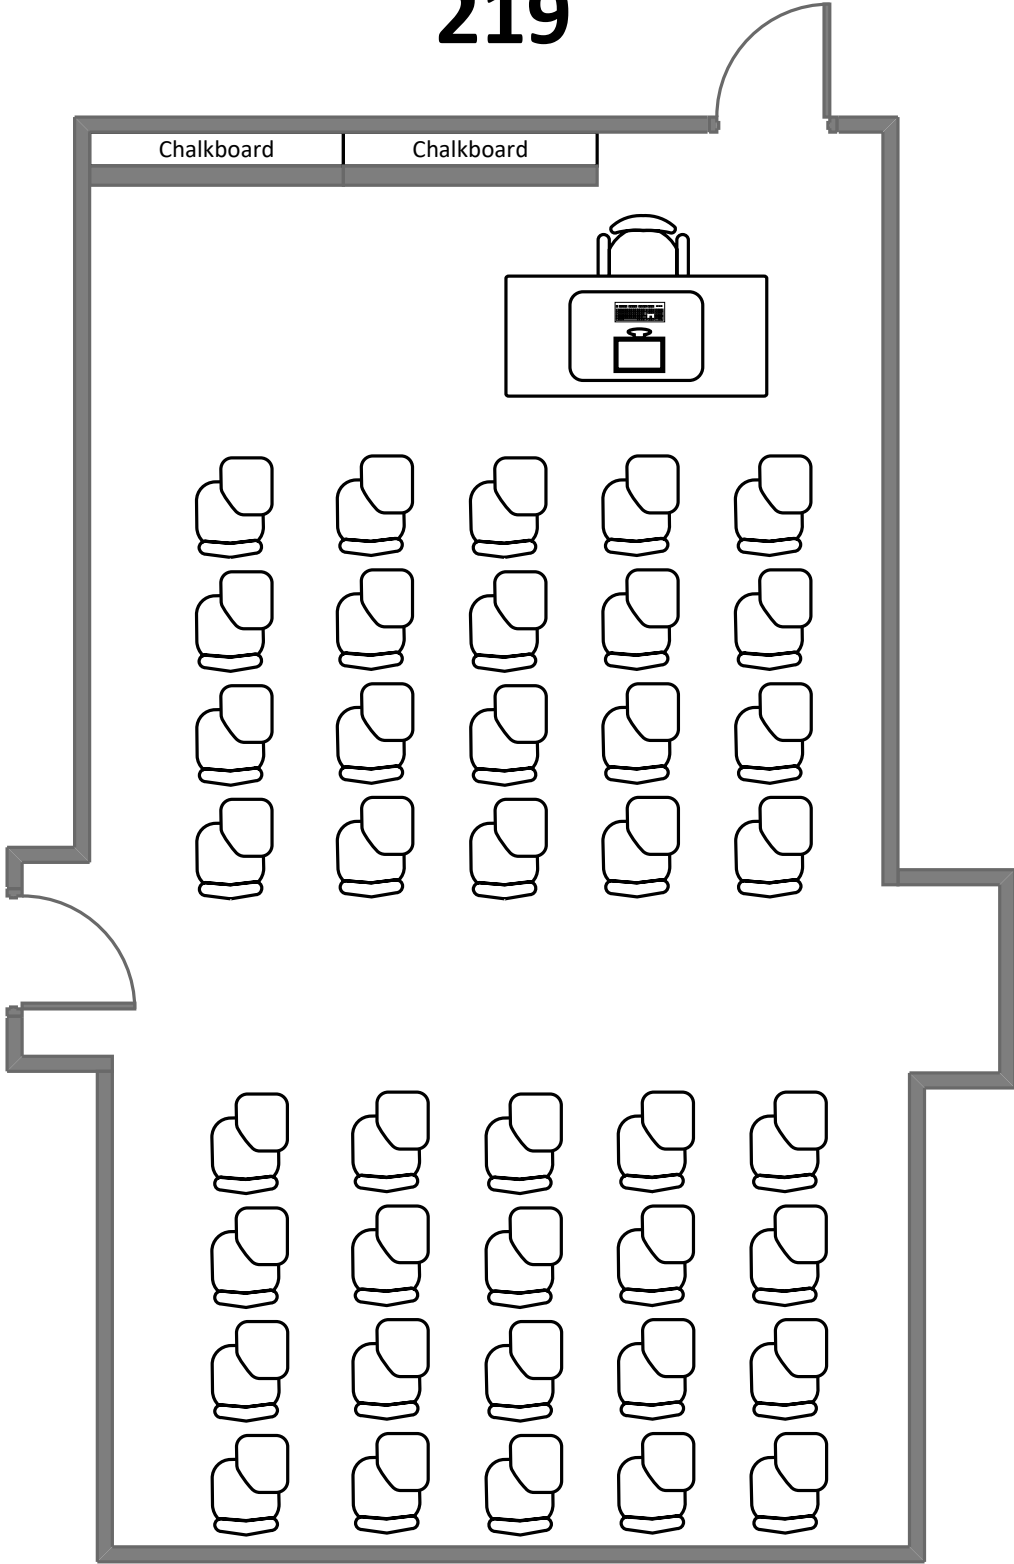

Ridgley Hall

219

Total Student Seating: 34