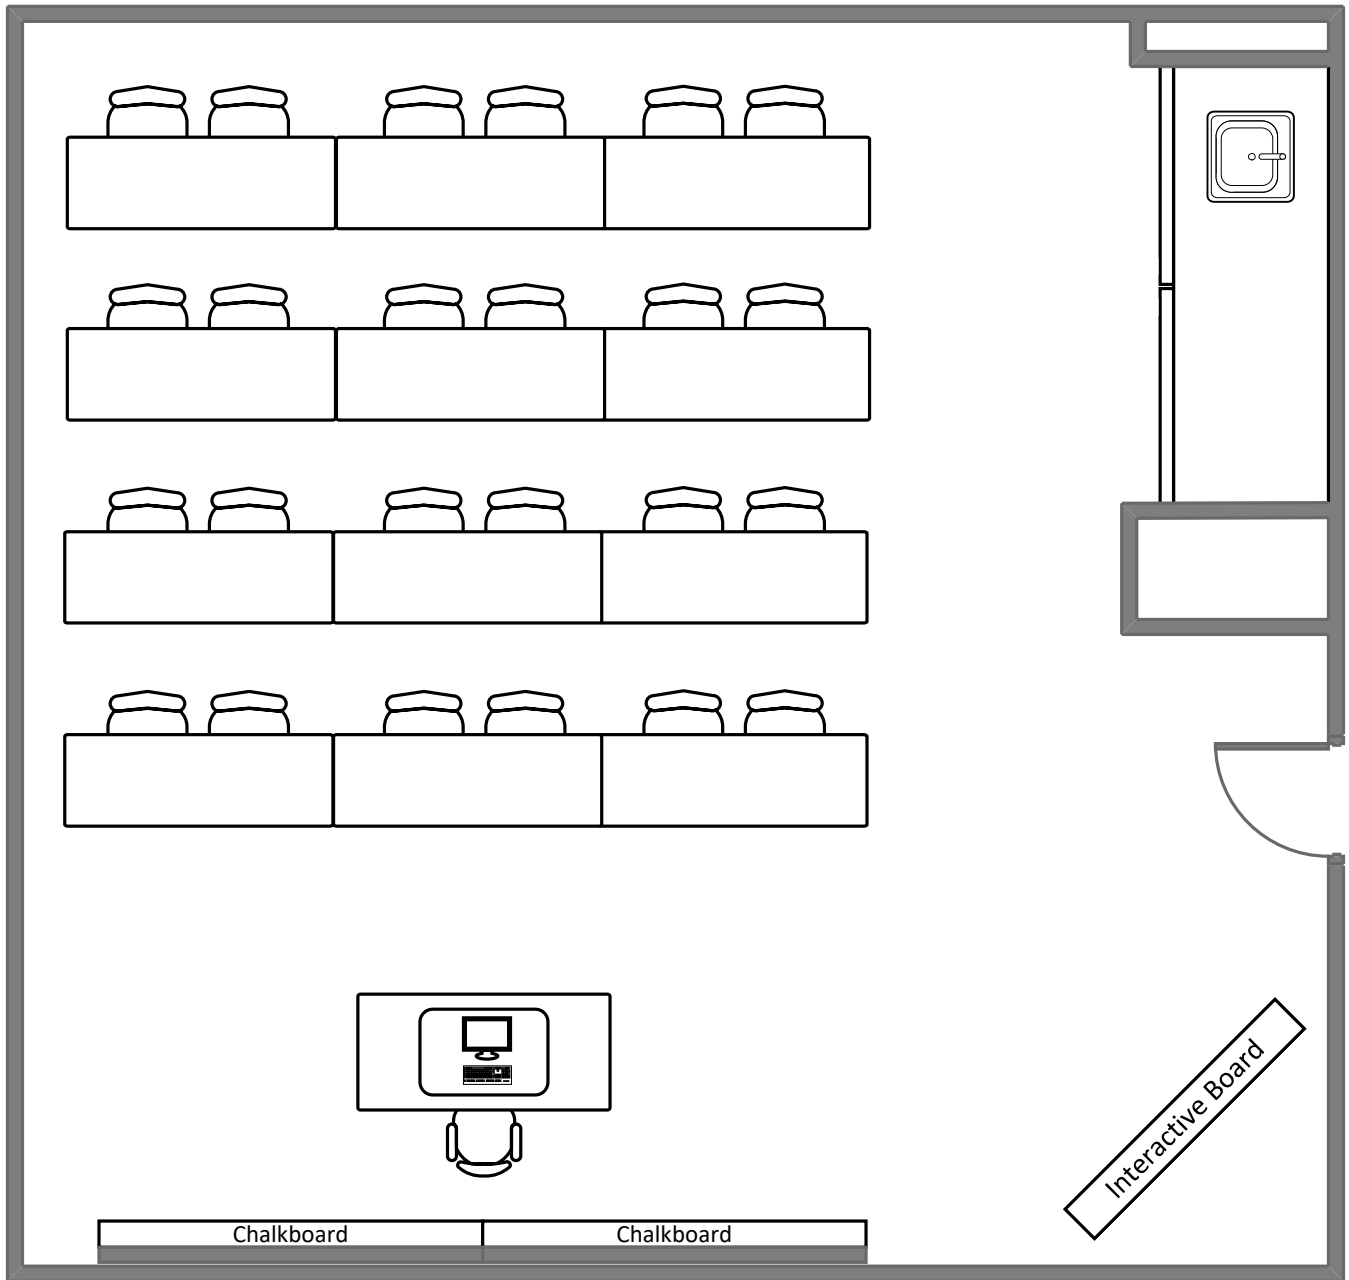

# Rudolph Hall 102

Total Student Seating: 24