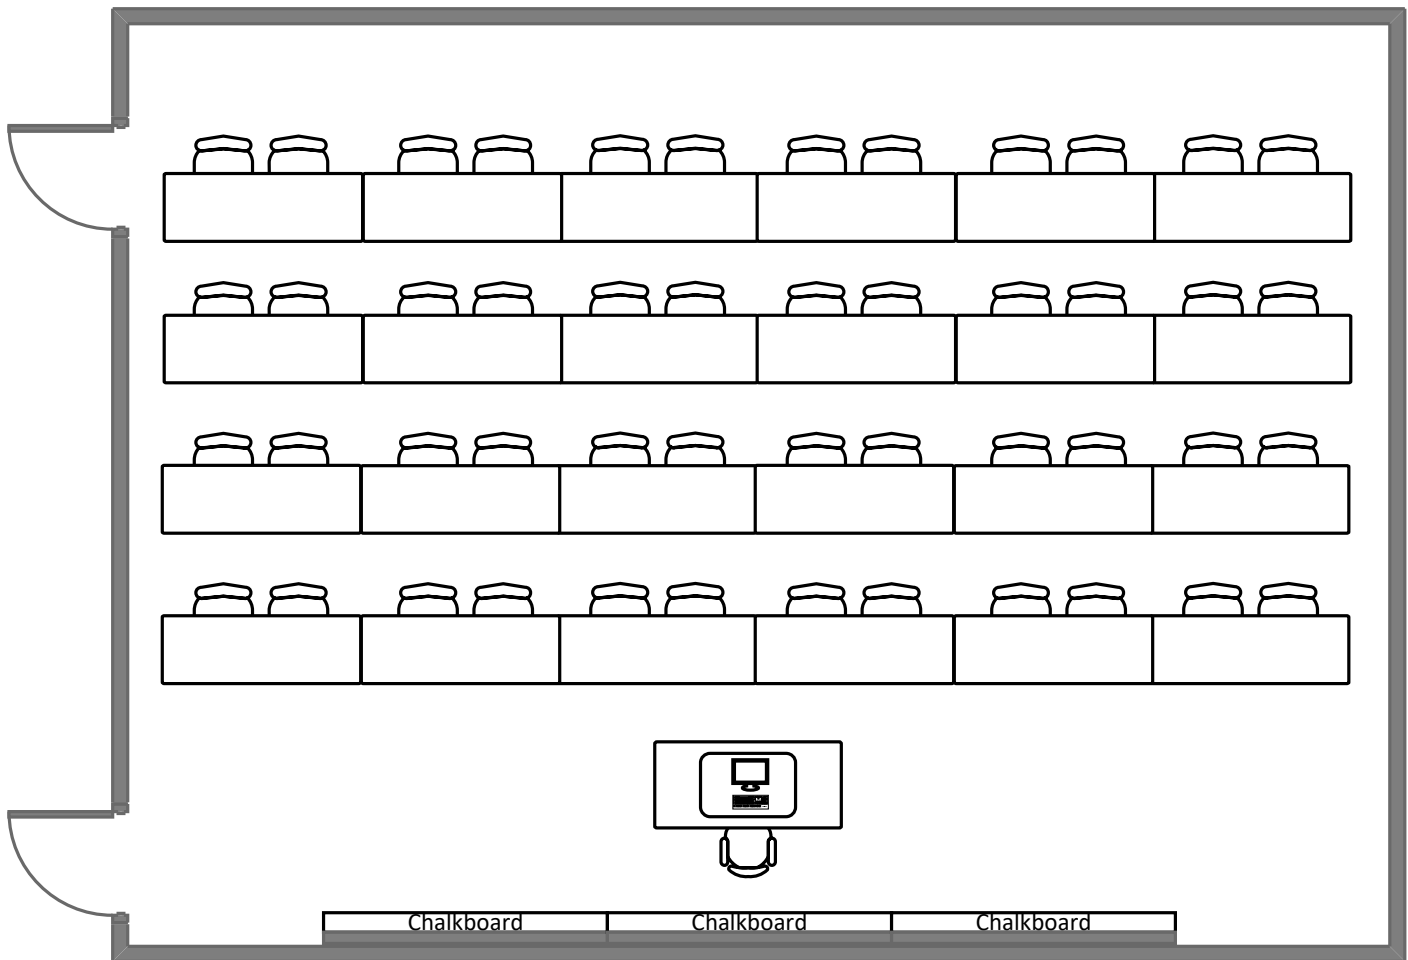

# Rudolph Hall 203

Total Student Seating: 48