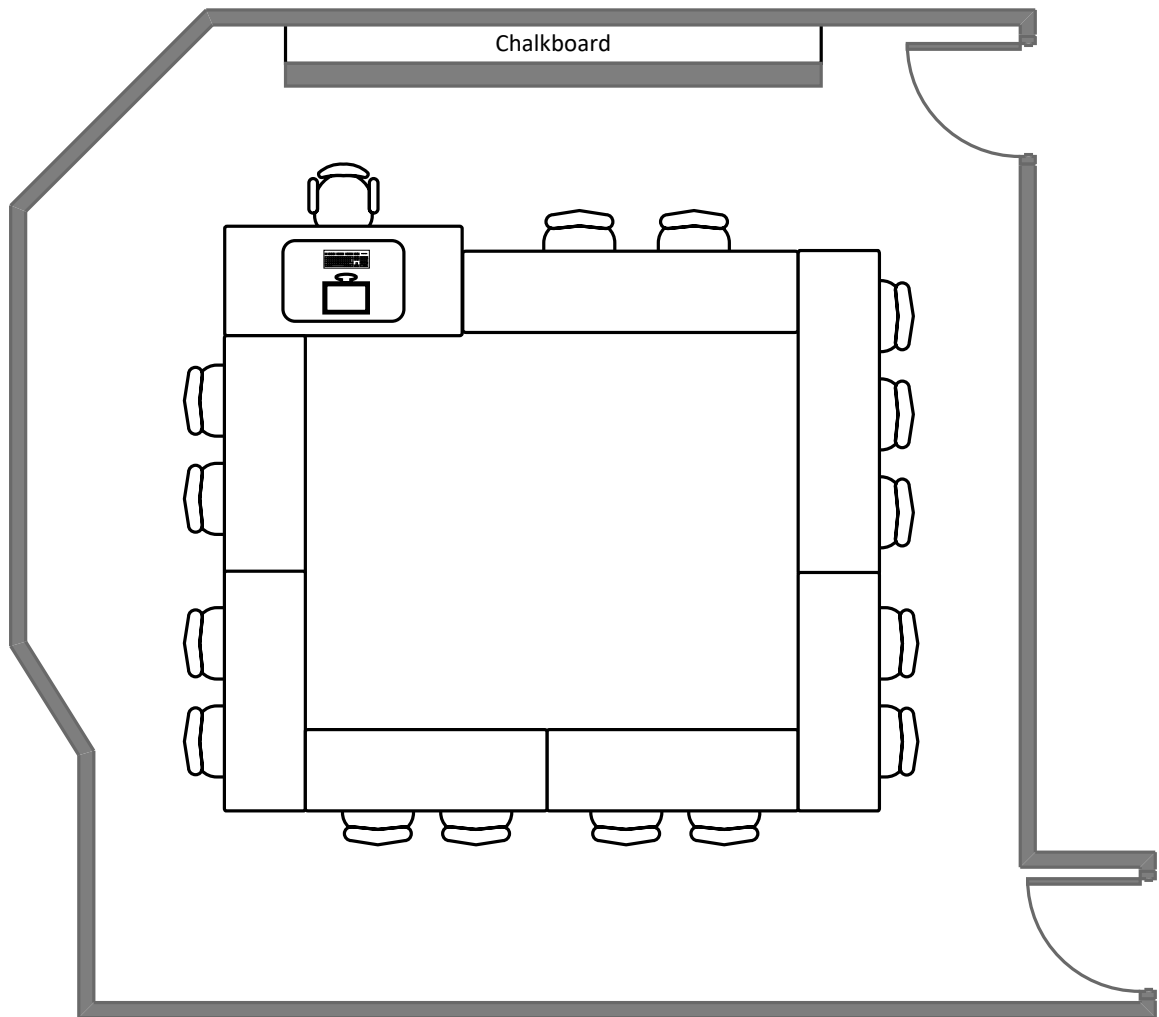

Rudolph Hall 282

Total Student Seating: 15